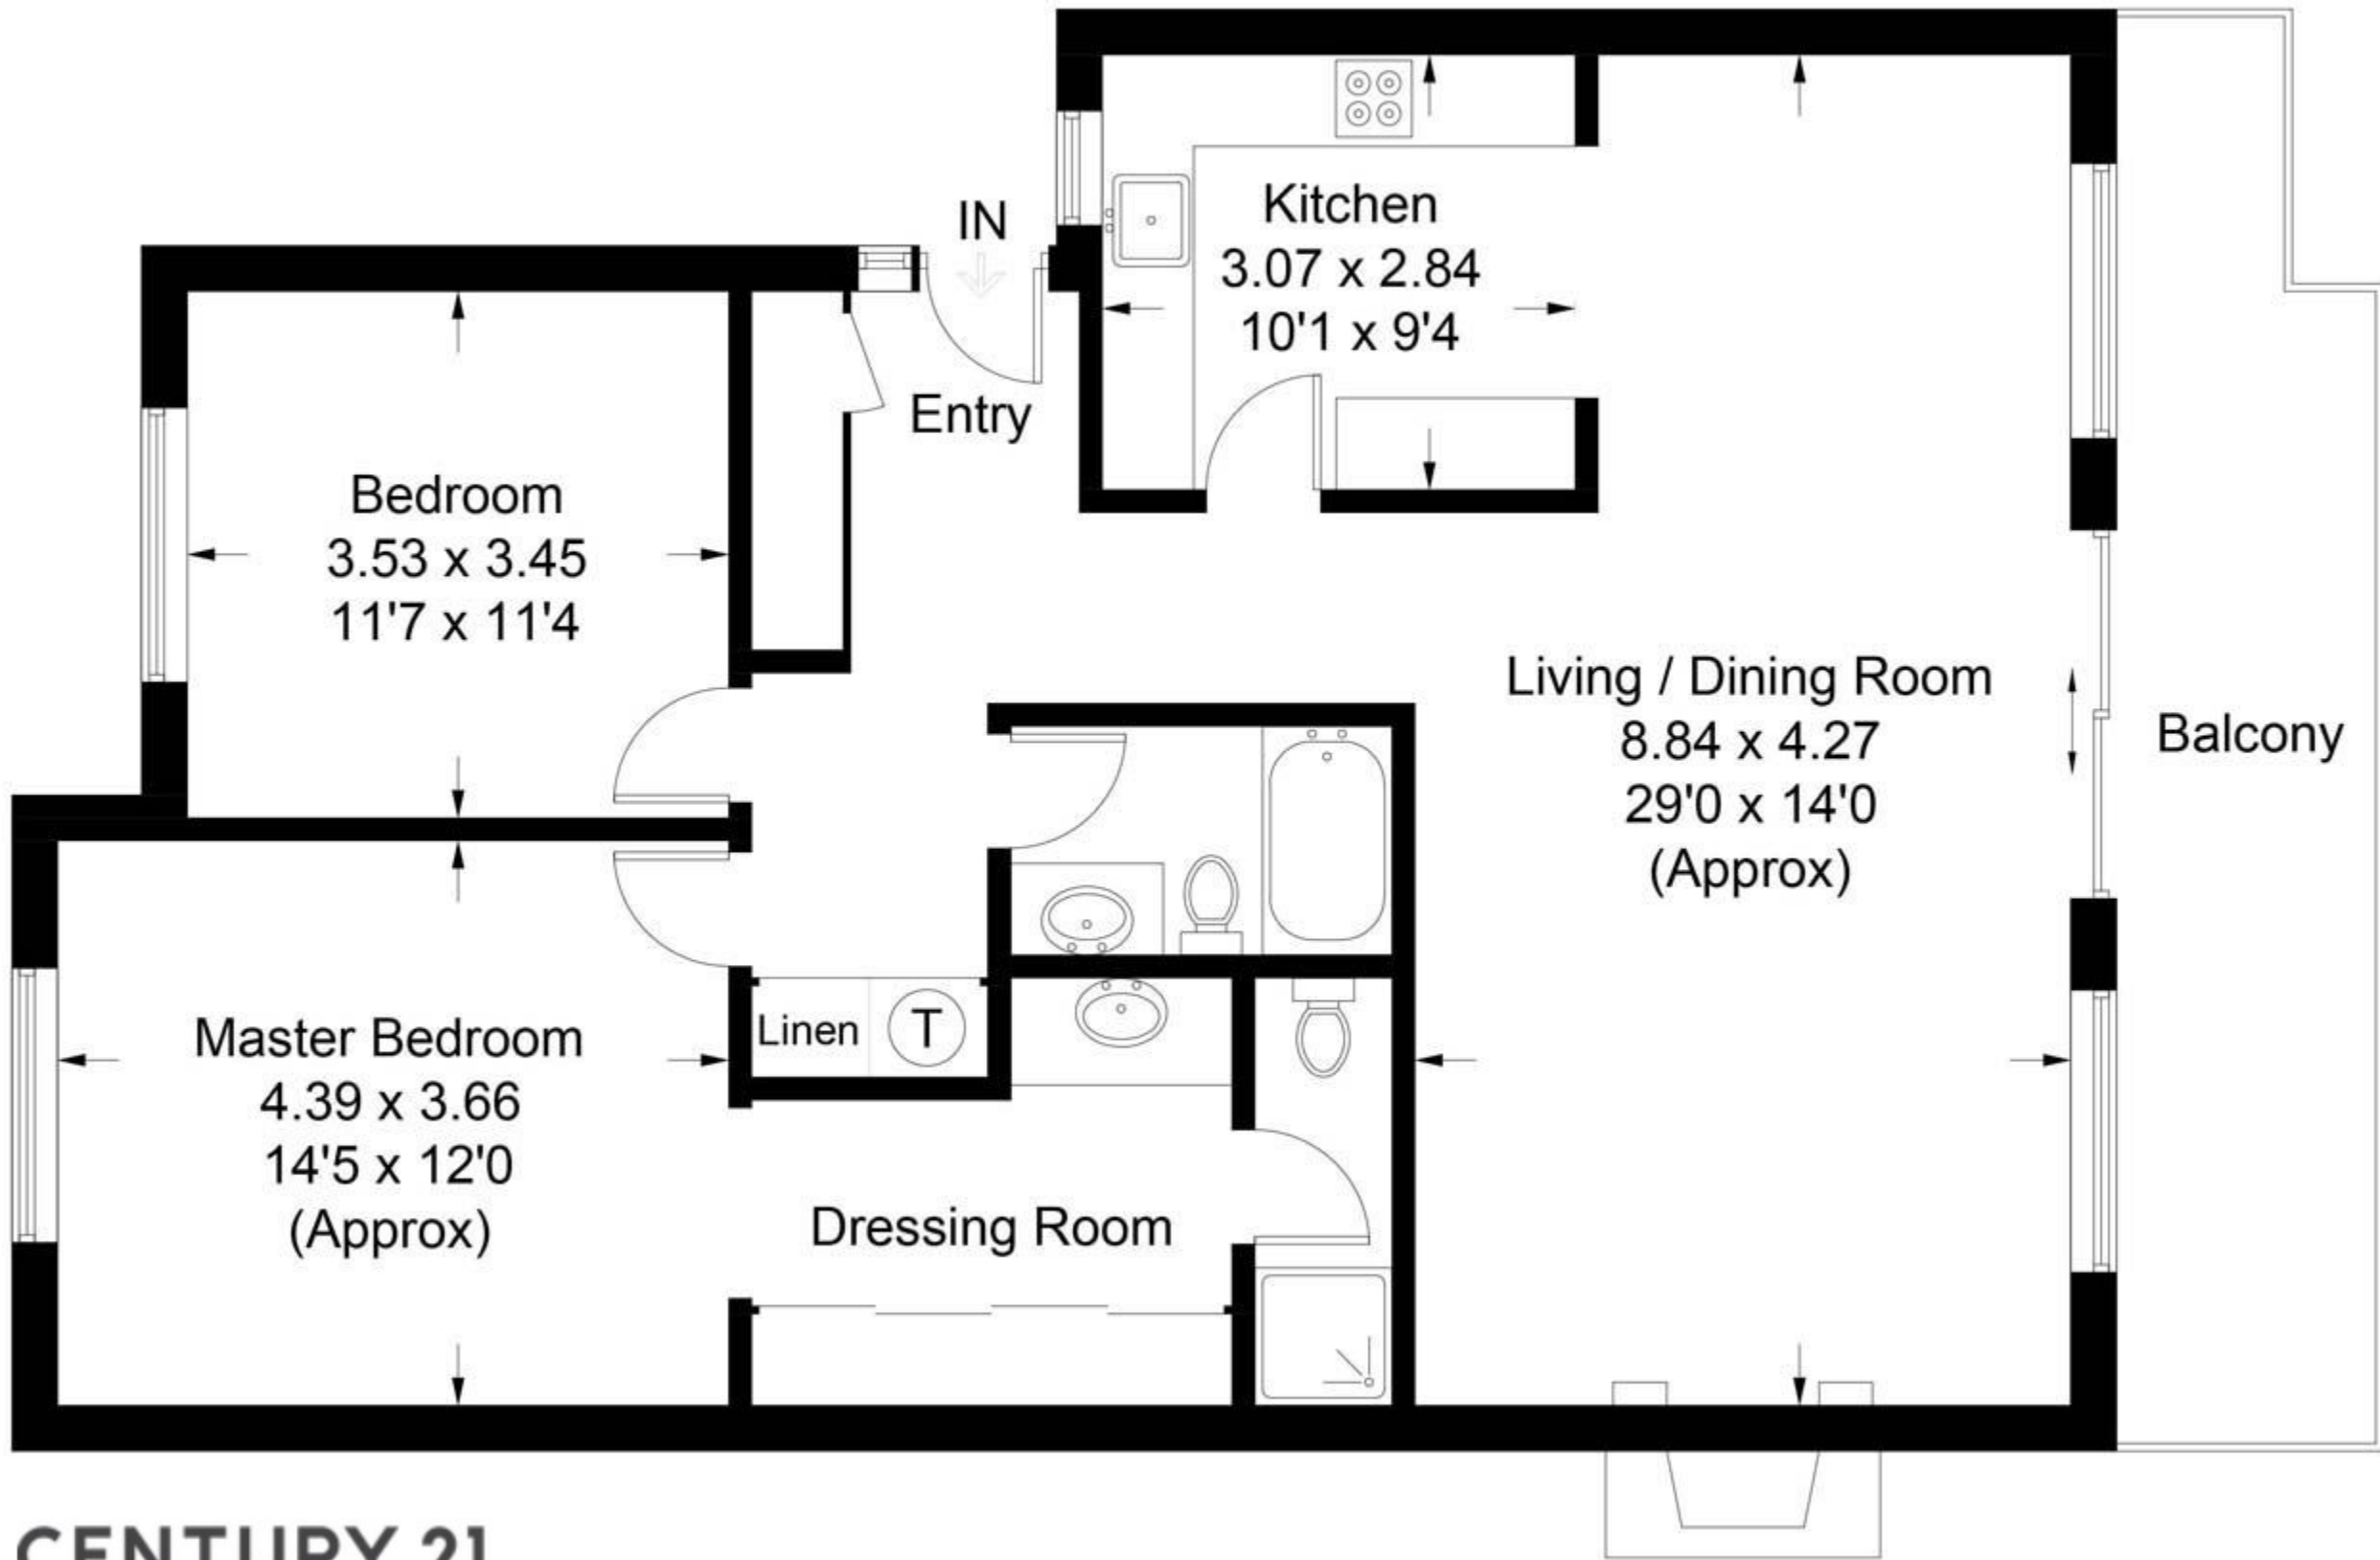

Montecito

Approximate Gross Internal Area = 98 sq m / 1055 sq ft

CENTURY 21.

Rainbow Realty

Illustration for identification purposes only, measurements are approximate, not to scale. FloorplansUsketch.com © 2017 (ID367251)