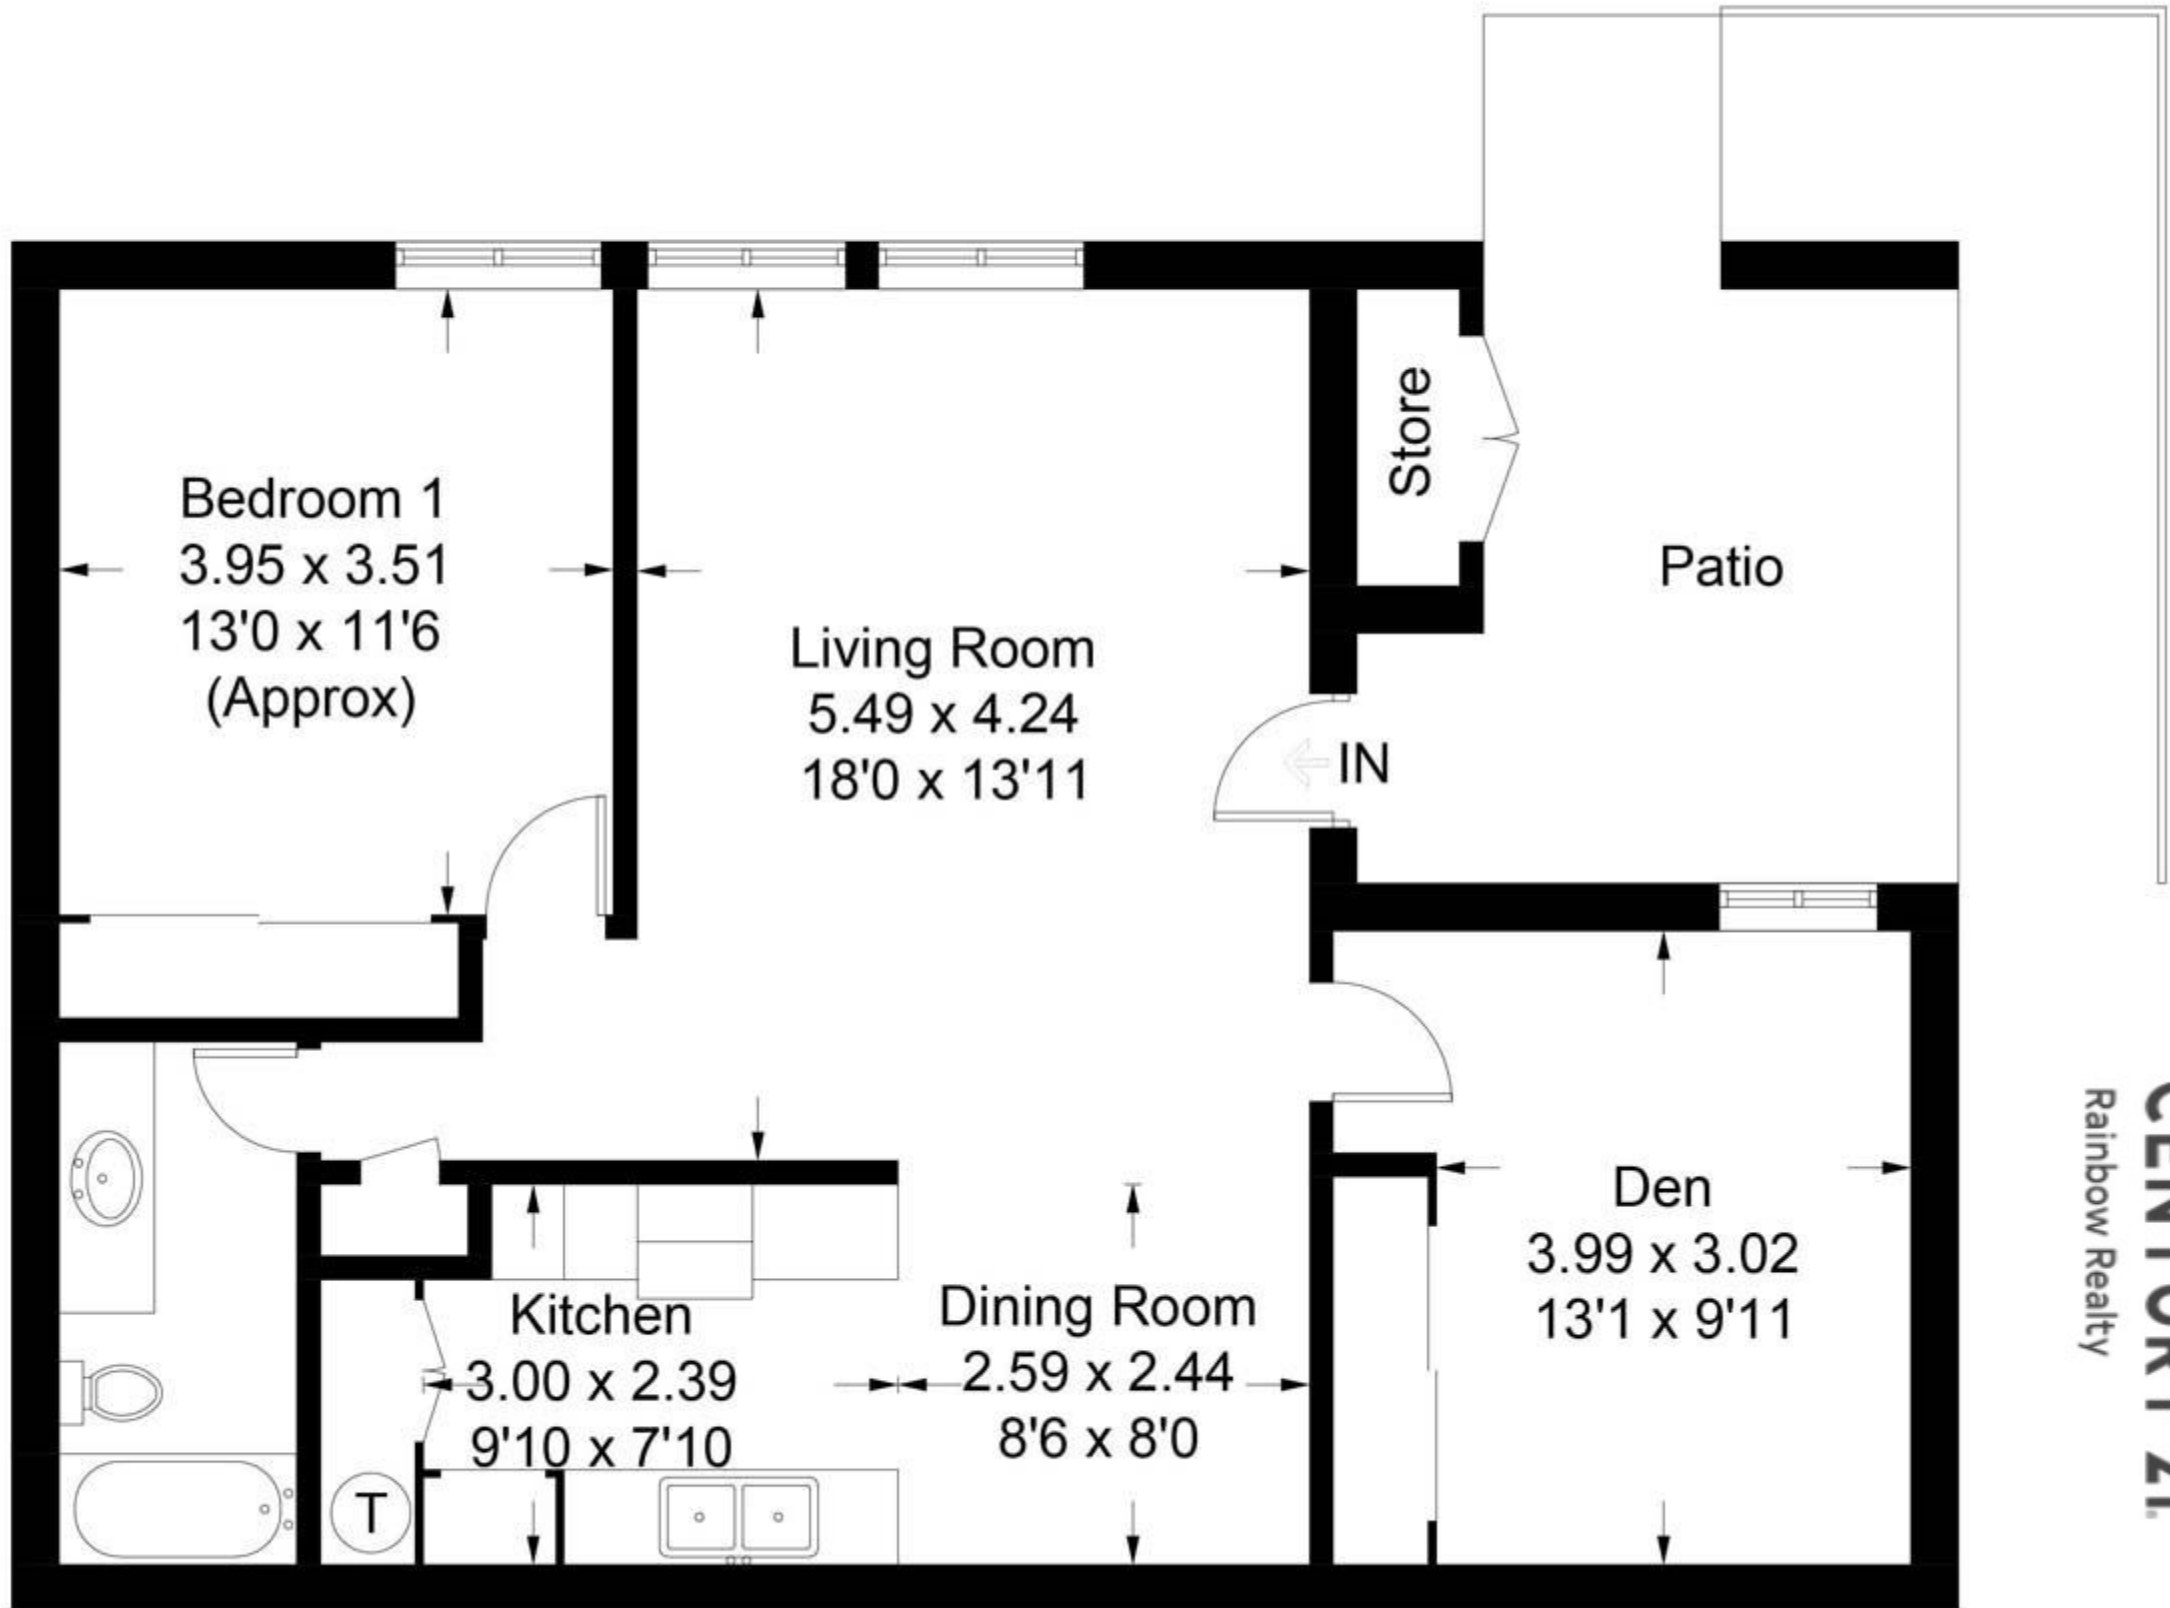

Monterey

Approximate Gross Internal Area = 80.4 sq m / 866 sq ft

CENTURY 21
Rainbow Realty