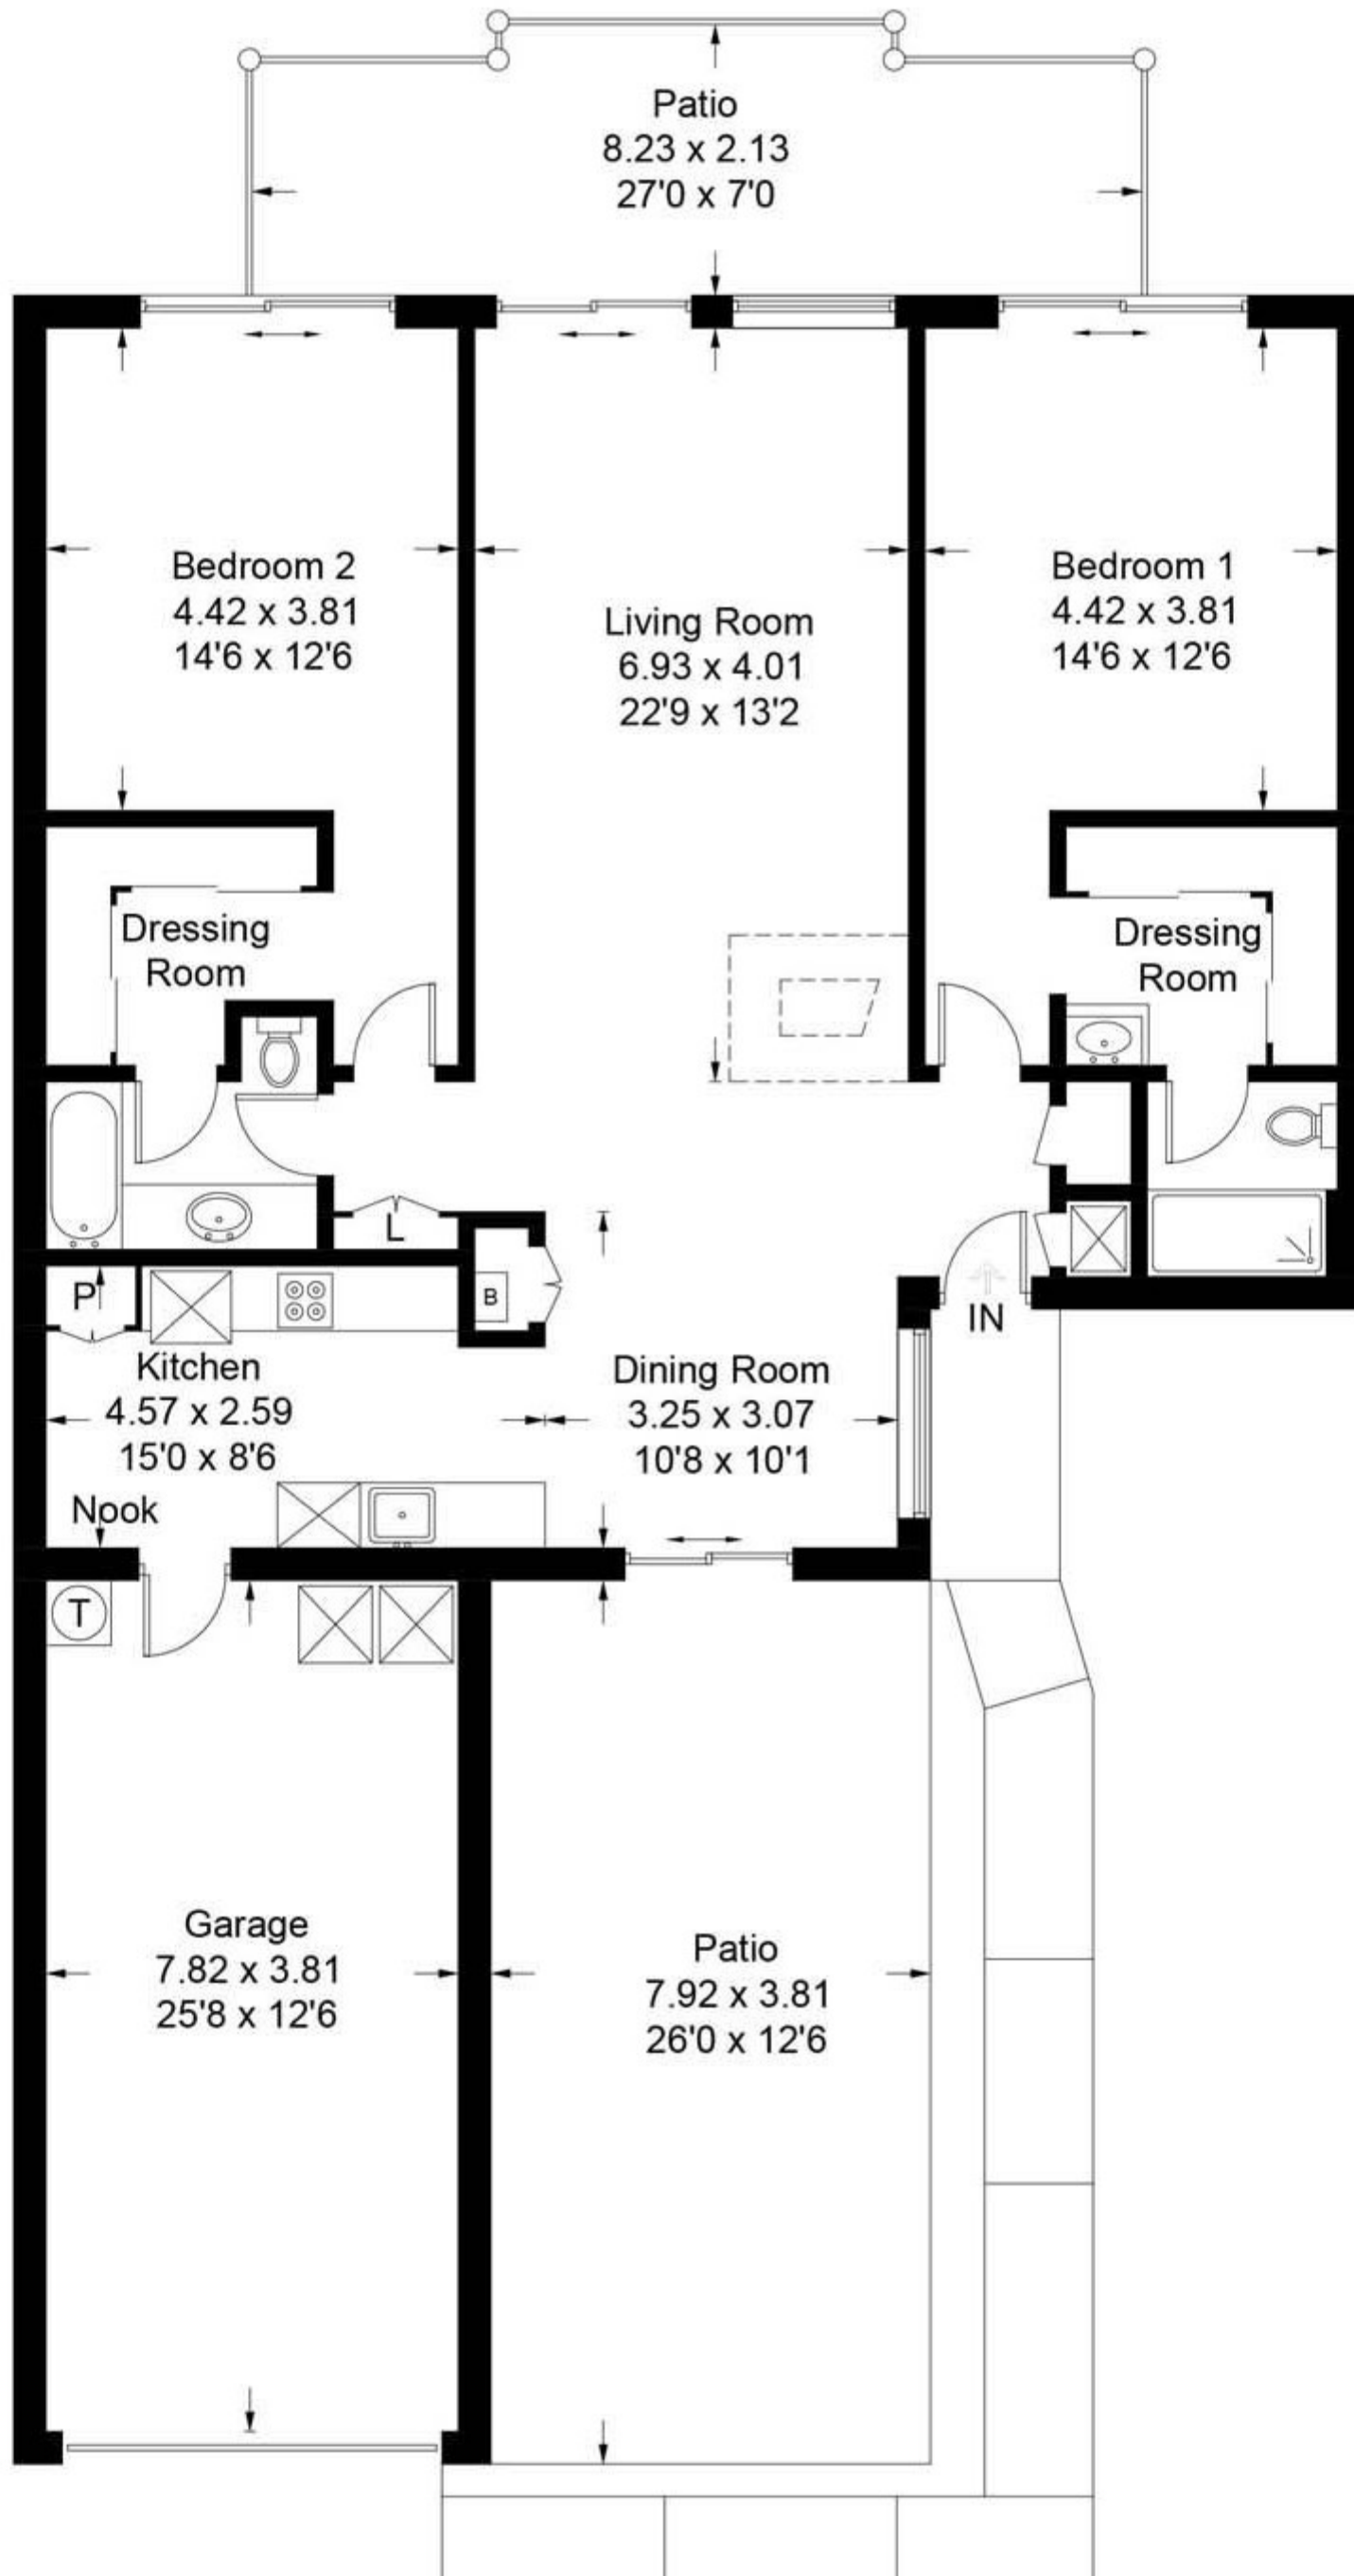

Navarro

Approximate Gross Internal Area = 123.7 sq m / 1331 sq ft
(Including Garage)

CENTURY 21
Rainbow Realty