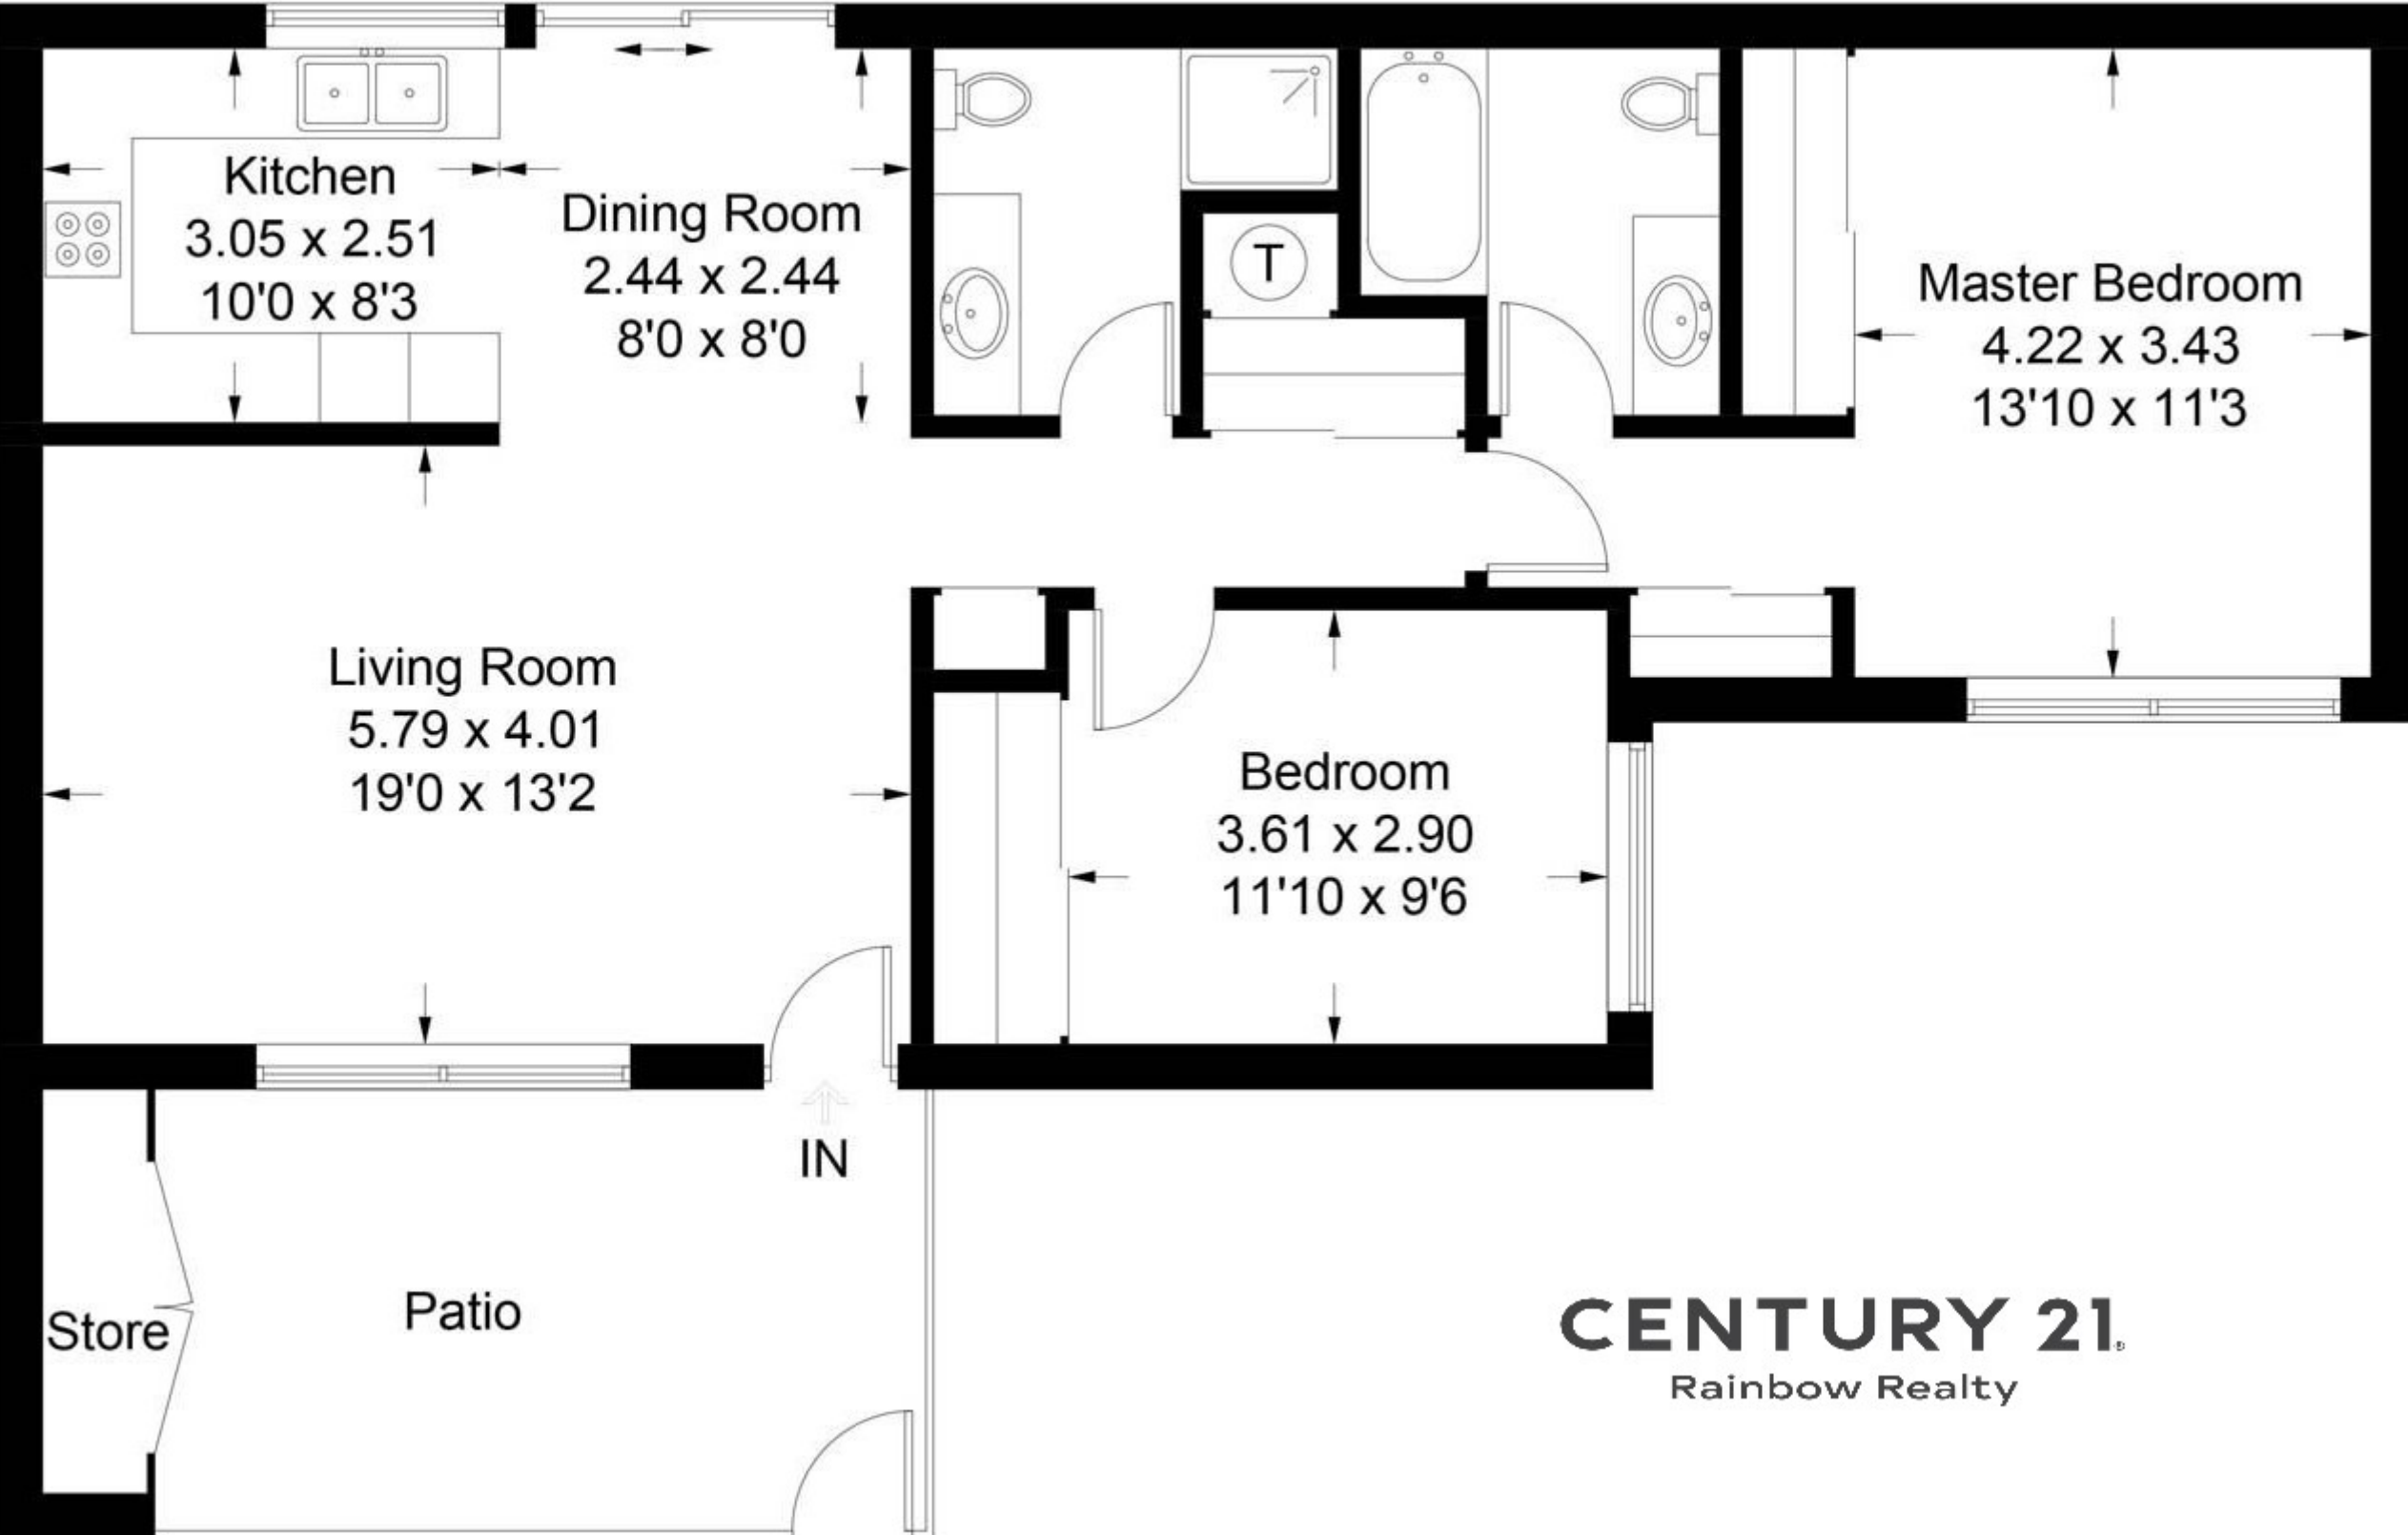

San Clemente

Approximate Gross Internal Area = 87.3 sq m / 940 sq ft

CENTURY 21
Rainbow Realty