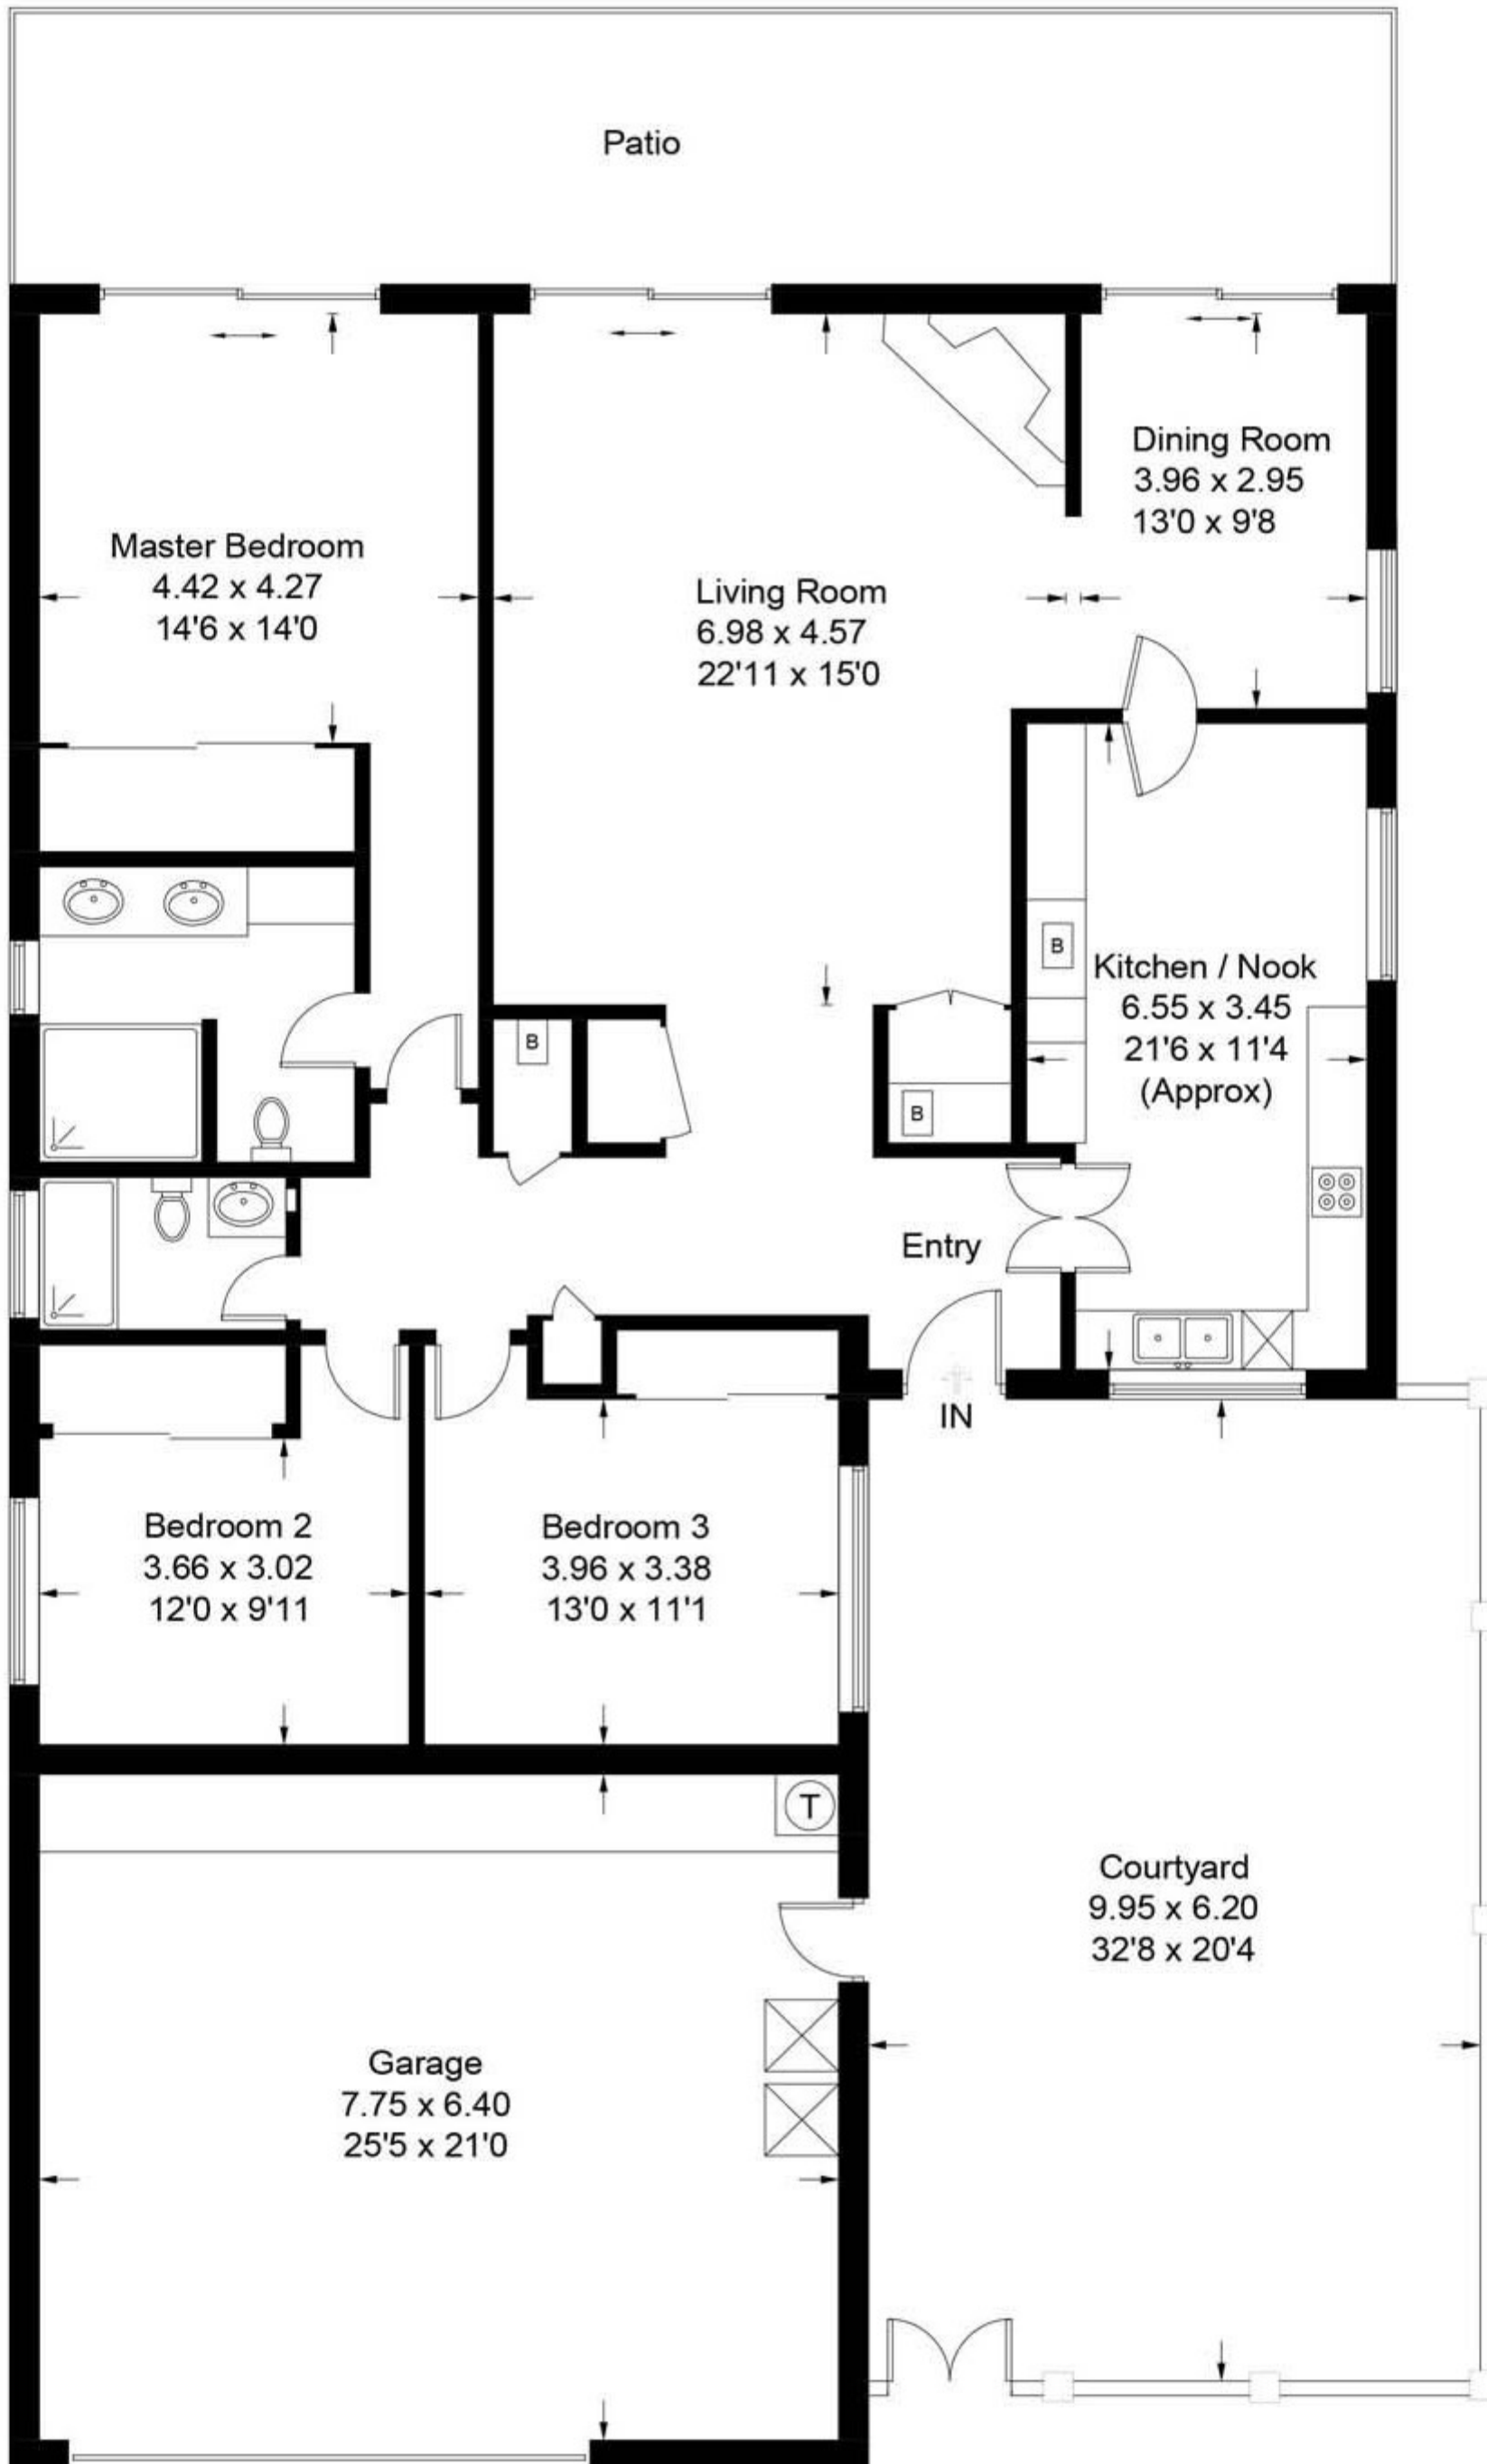

# San Marco

Approximate Gross Internal Area = 149.7 sq m / 1612 sq ft  
(Including Garage)

**CENTURY 21**  
Rainbow Realty