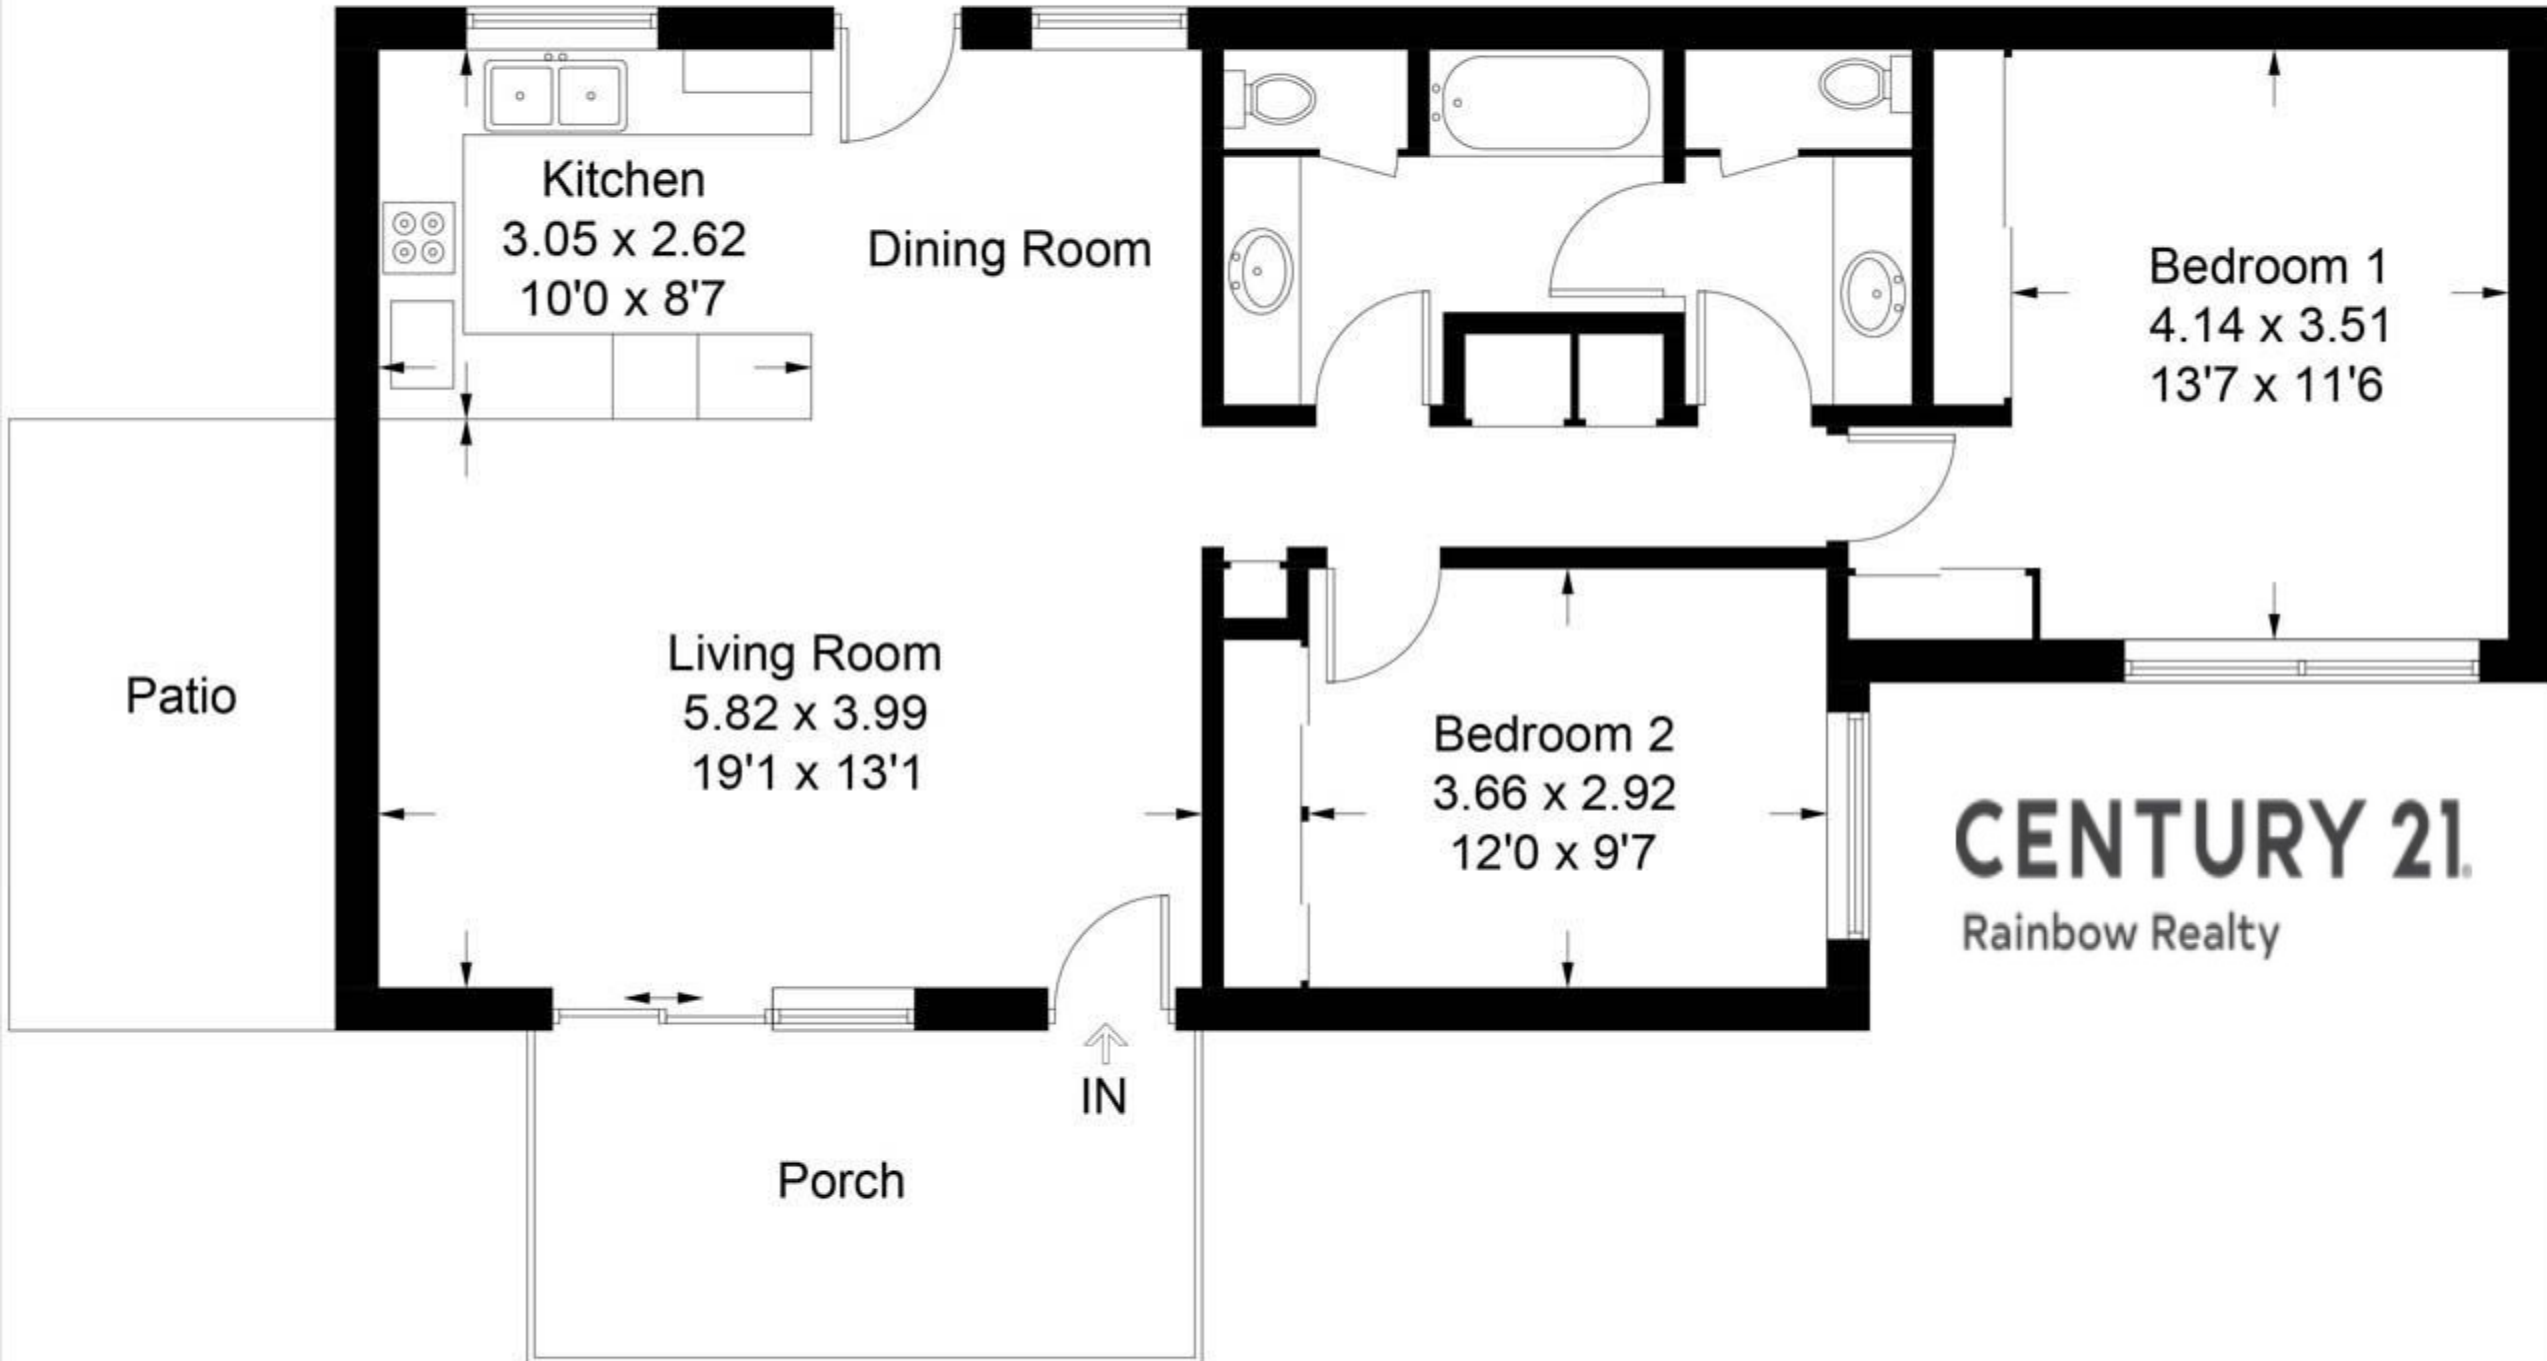

# San Sebastian

Approximate Gross Internal Area = 88.5 sq m / 953 sq ft

**CENTURY 21.**  
Rainbow Realty

Illustration for identification purposes only, measurements are approximate, not to scale. FloorplansUsketch.com © 2017 (ID367257)