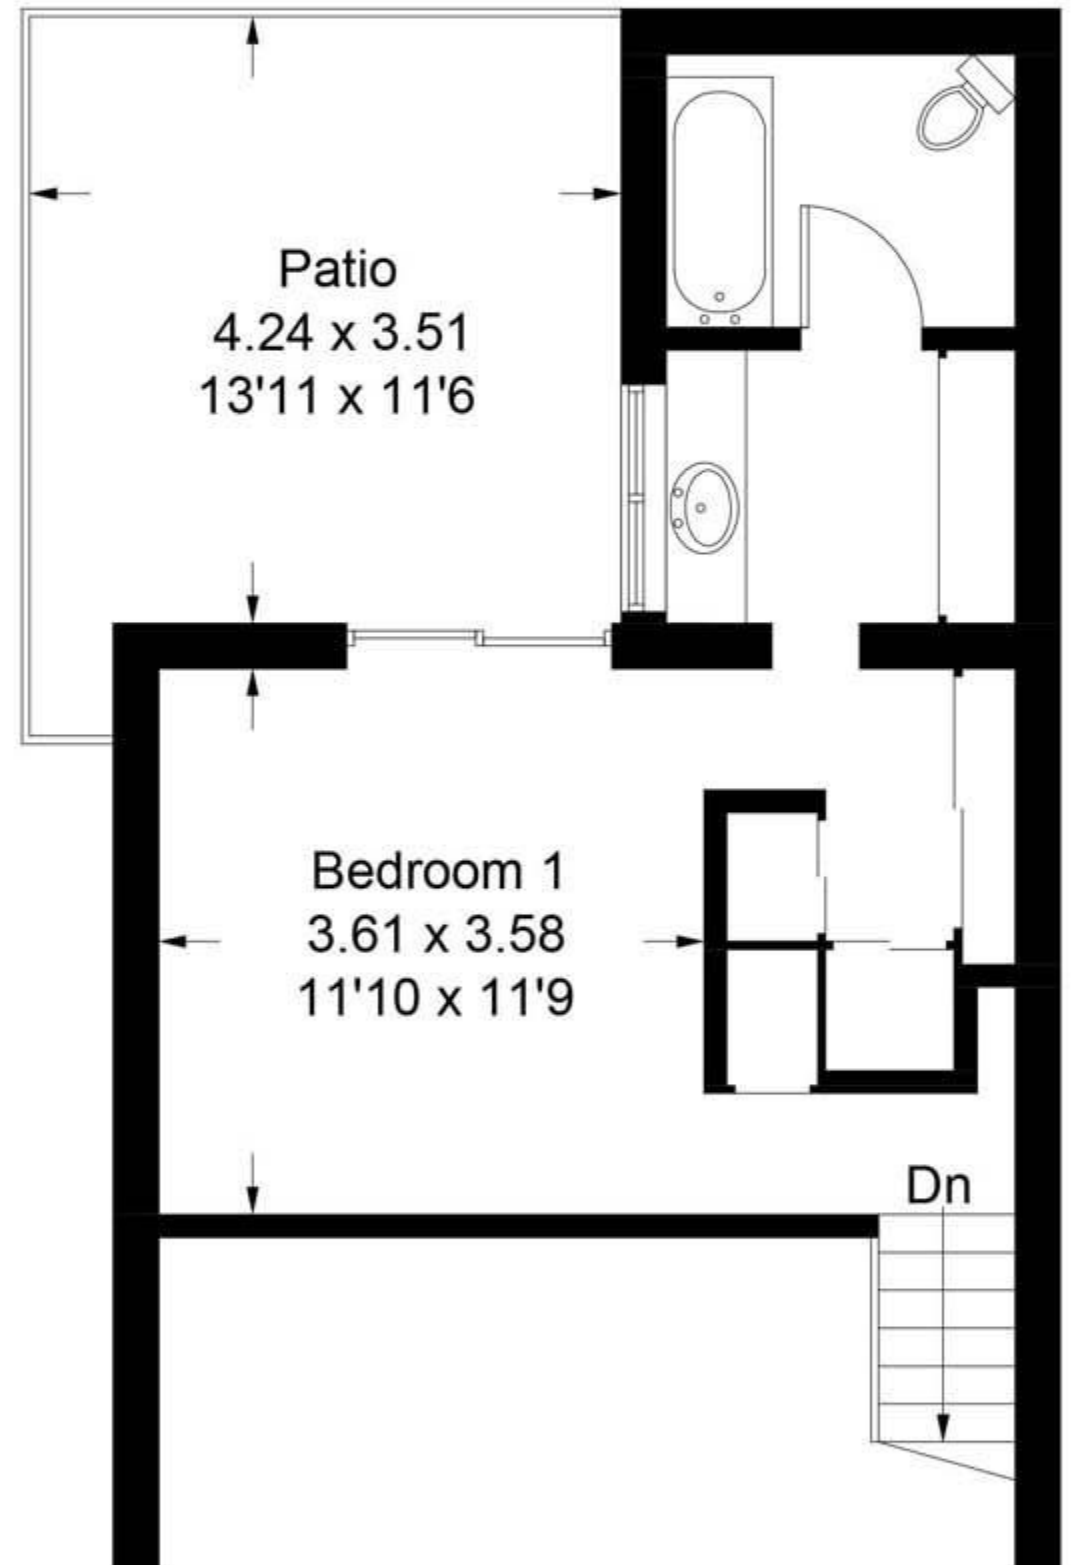

# Seville 1

Approximate Gross Internal Area = 101.3 sq m / 1090 sq ft

**First Floor**

**CENTURY 21.**  
Rainbow Realty

**Second Floor**