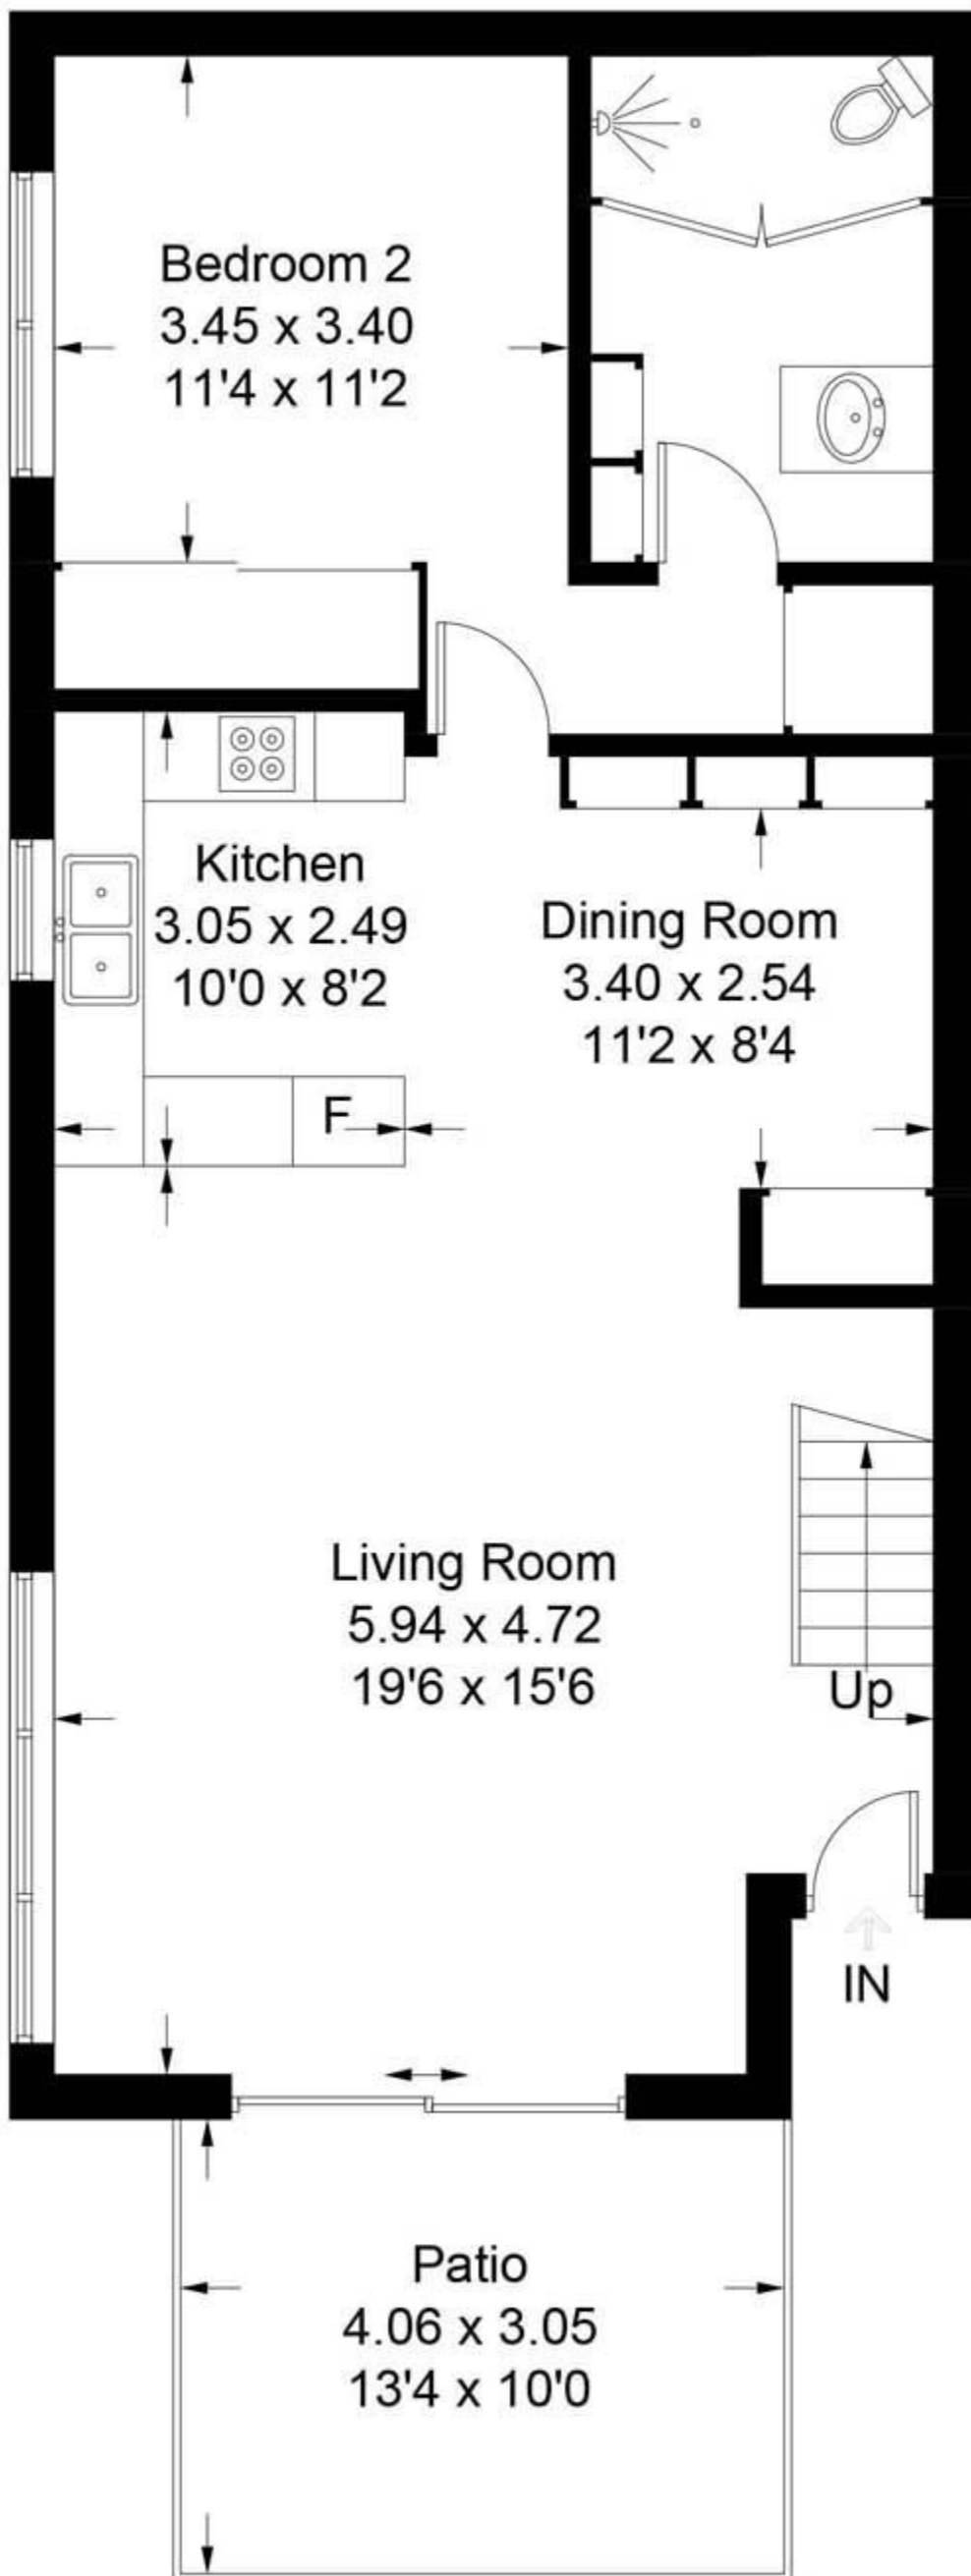

# Seville 1

Approximate Gross Internal Area = 101.3 sq m / 1090 sq ft

**First Floor**

**CENTURY 21.**  
Rainbow Realty

**Second Floor**