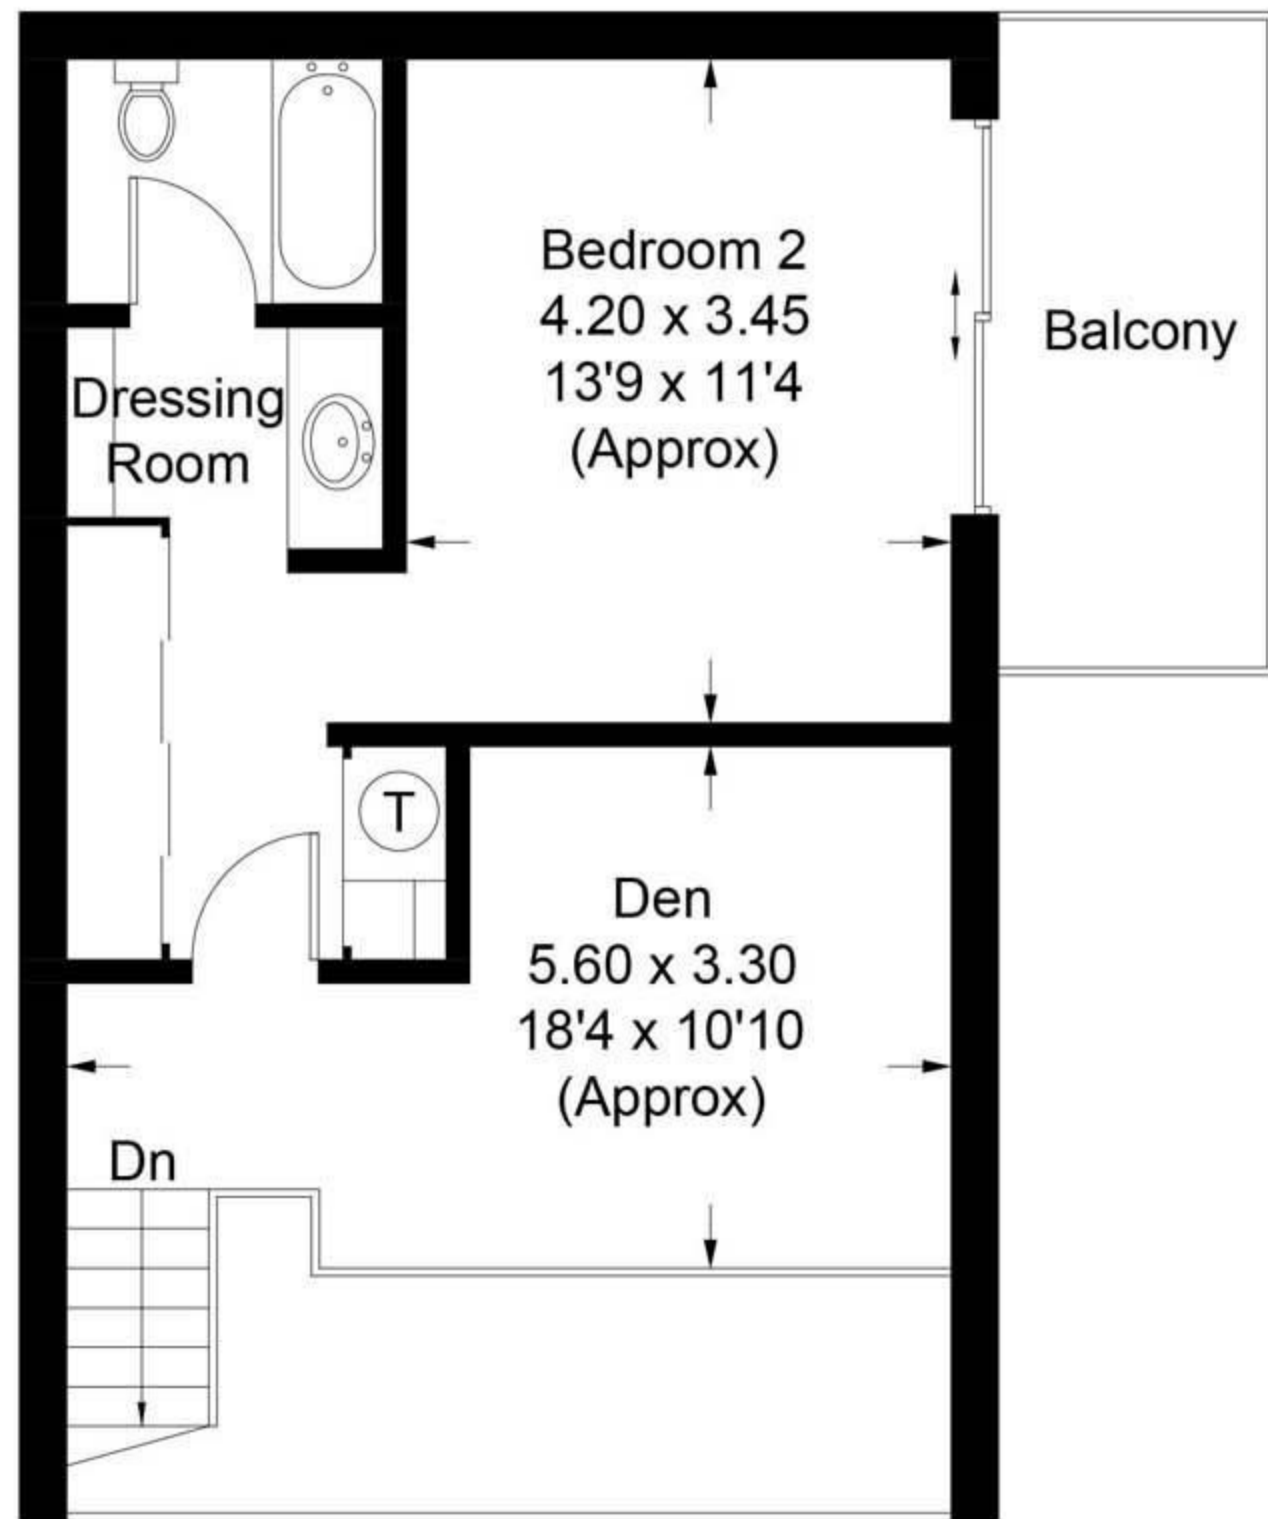

Seville 2

Approximate Gross Internal Area = 123 sq m / 1324 sq ft

First Floor

Second Floor

CENTURY 21.
Rainbow Realty