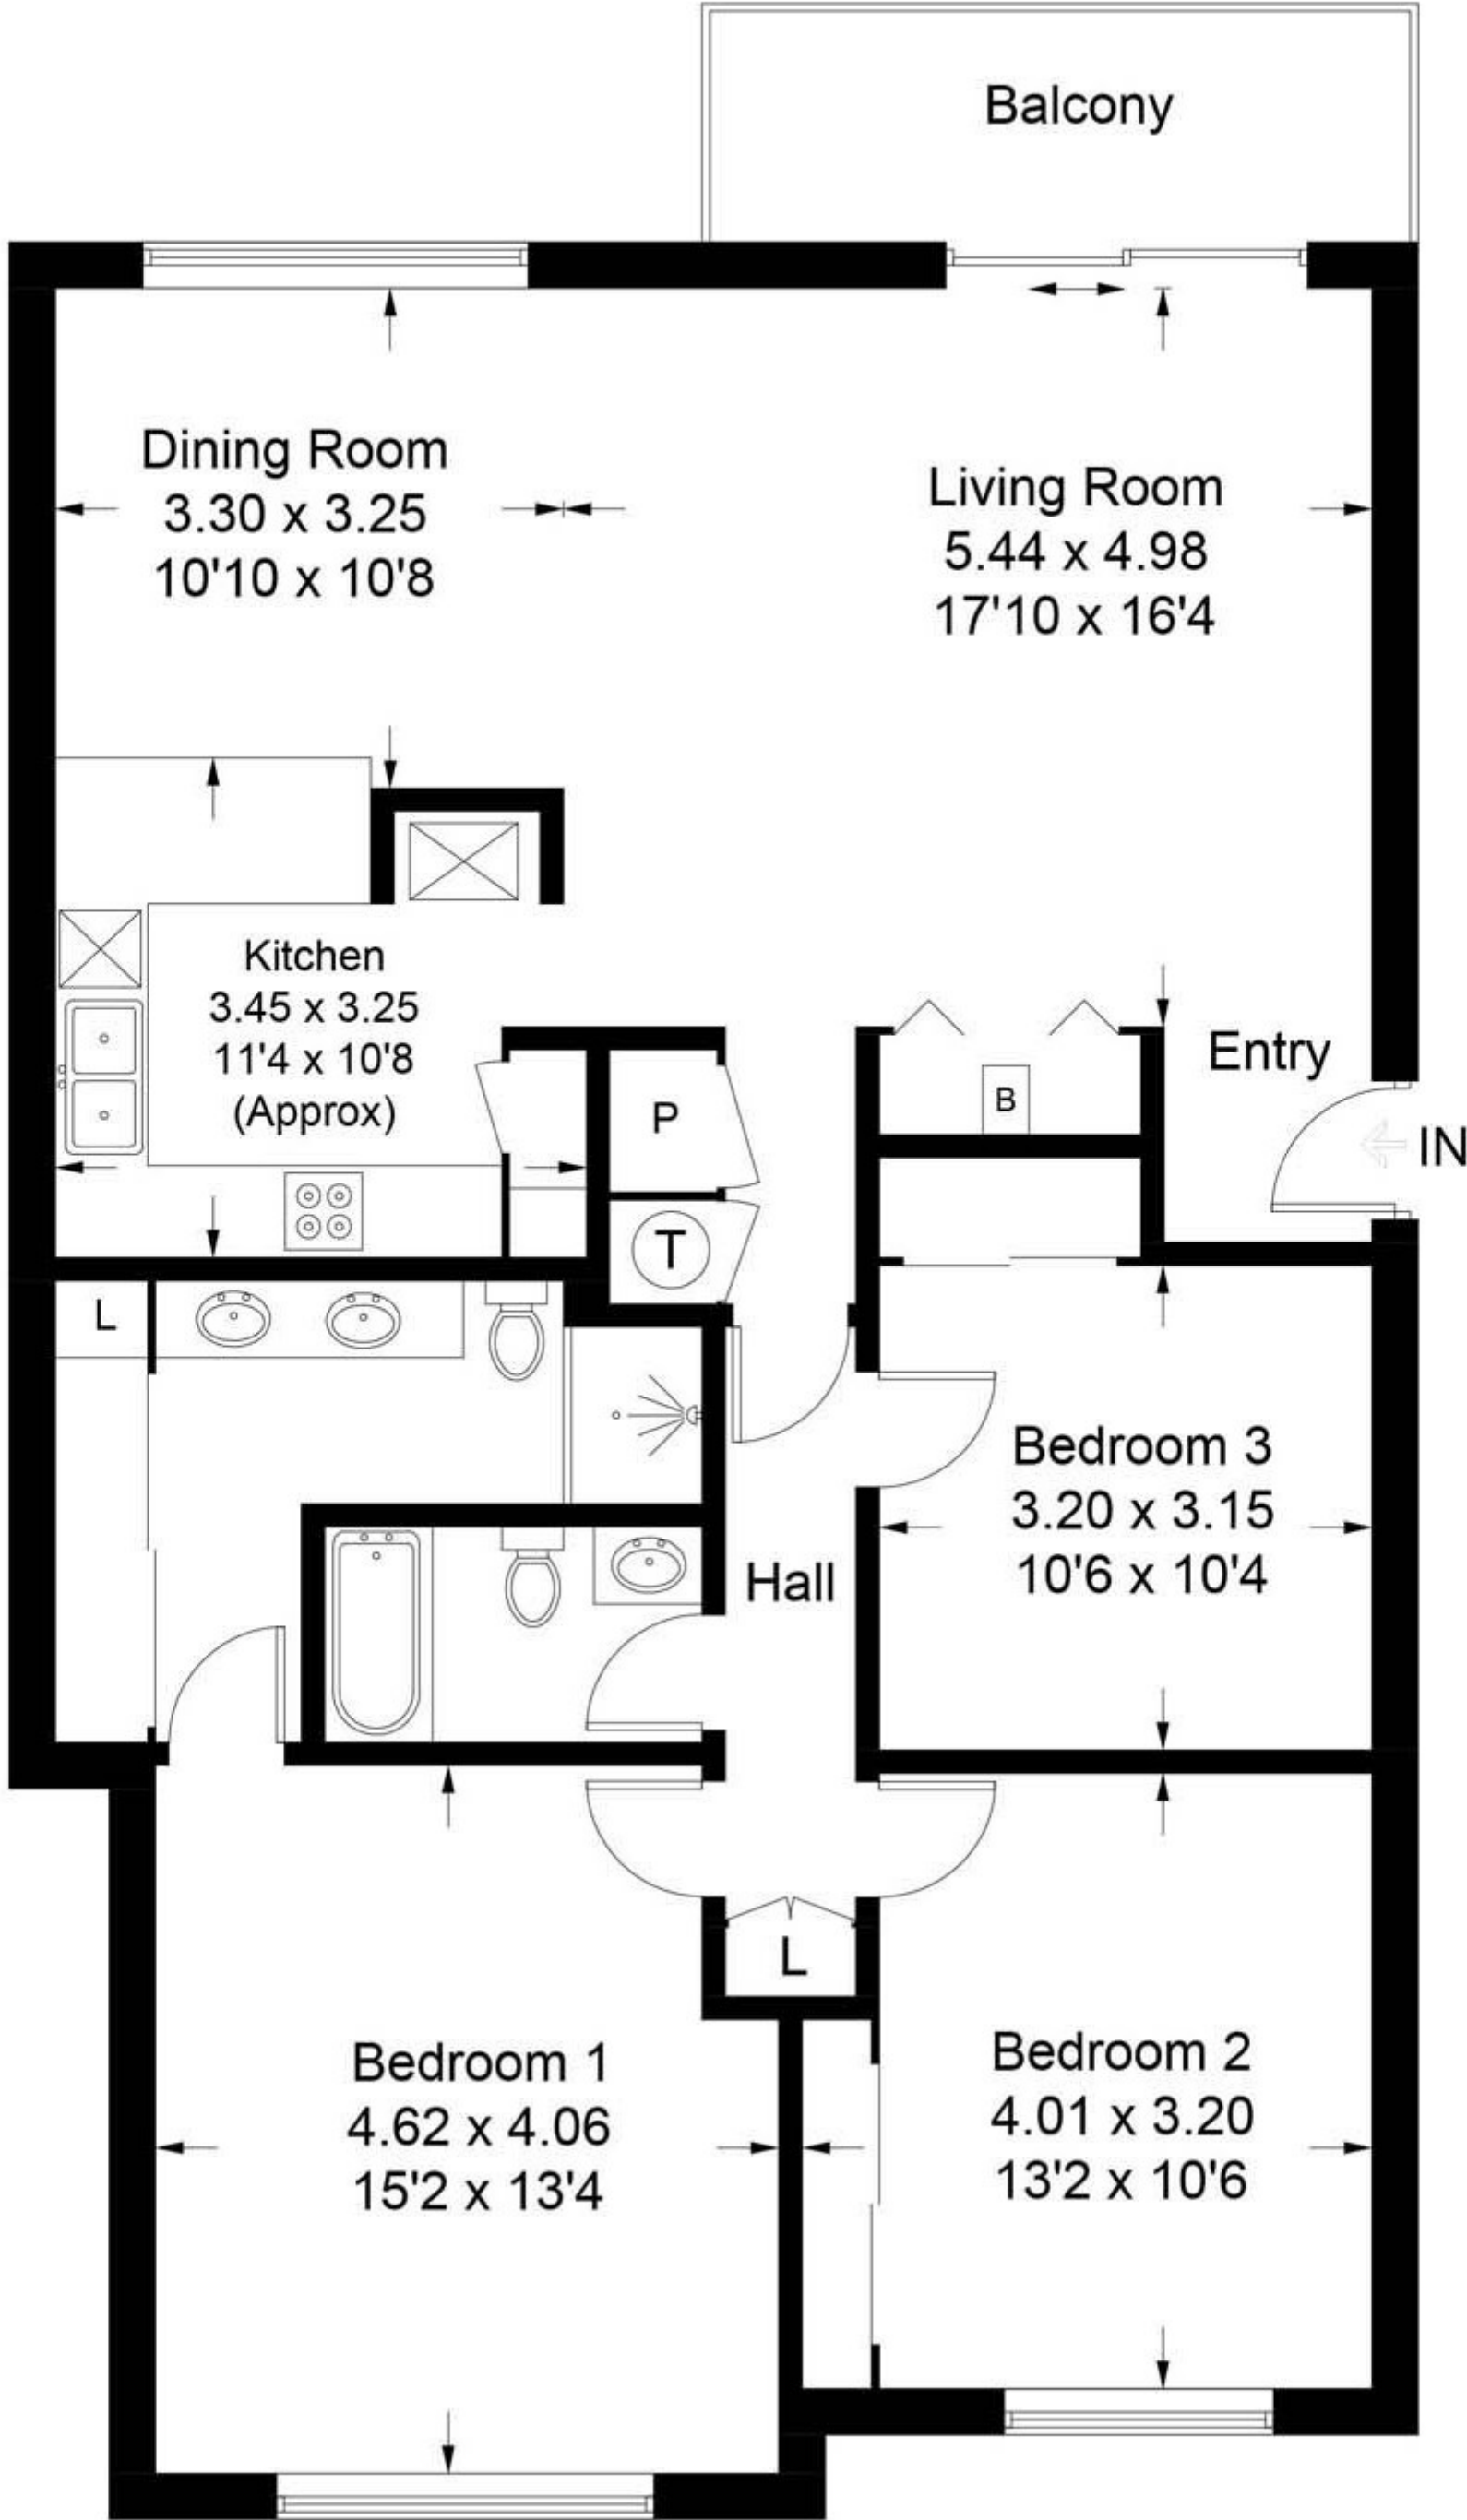

# Sierra 1

Approximate Gross Internal Area = 126.3 sq m / 1360 sq f

**CENTURY 21**  
Rainbow Realty

Illustration for identification purposes only, measurements are approximate, not to scale. FloorplansUsketch.com © 2017 (ID367263)