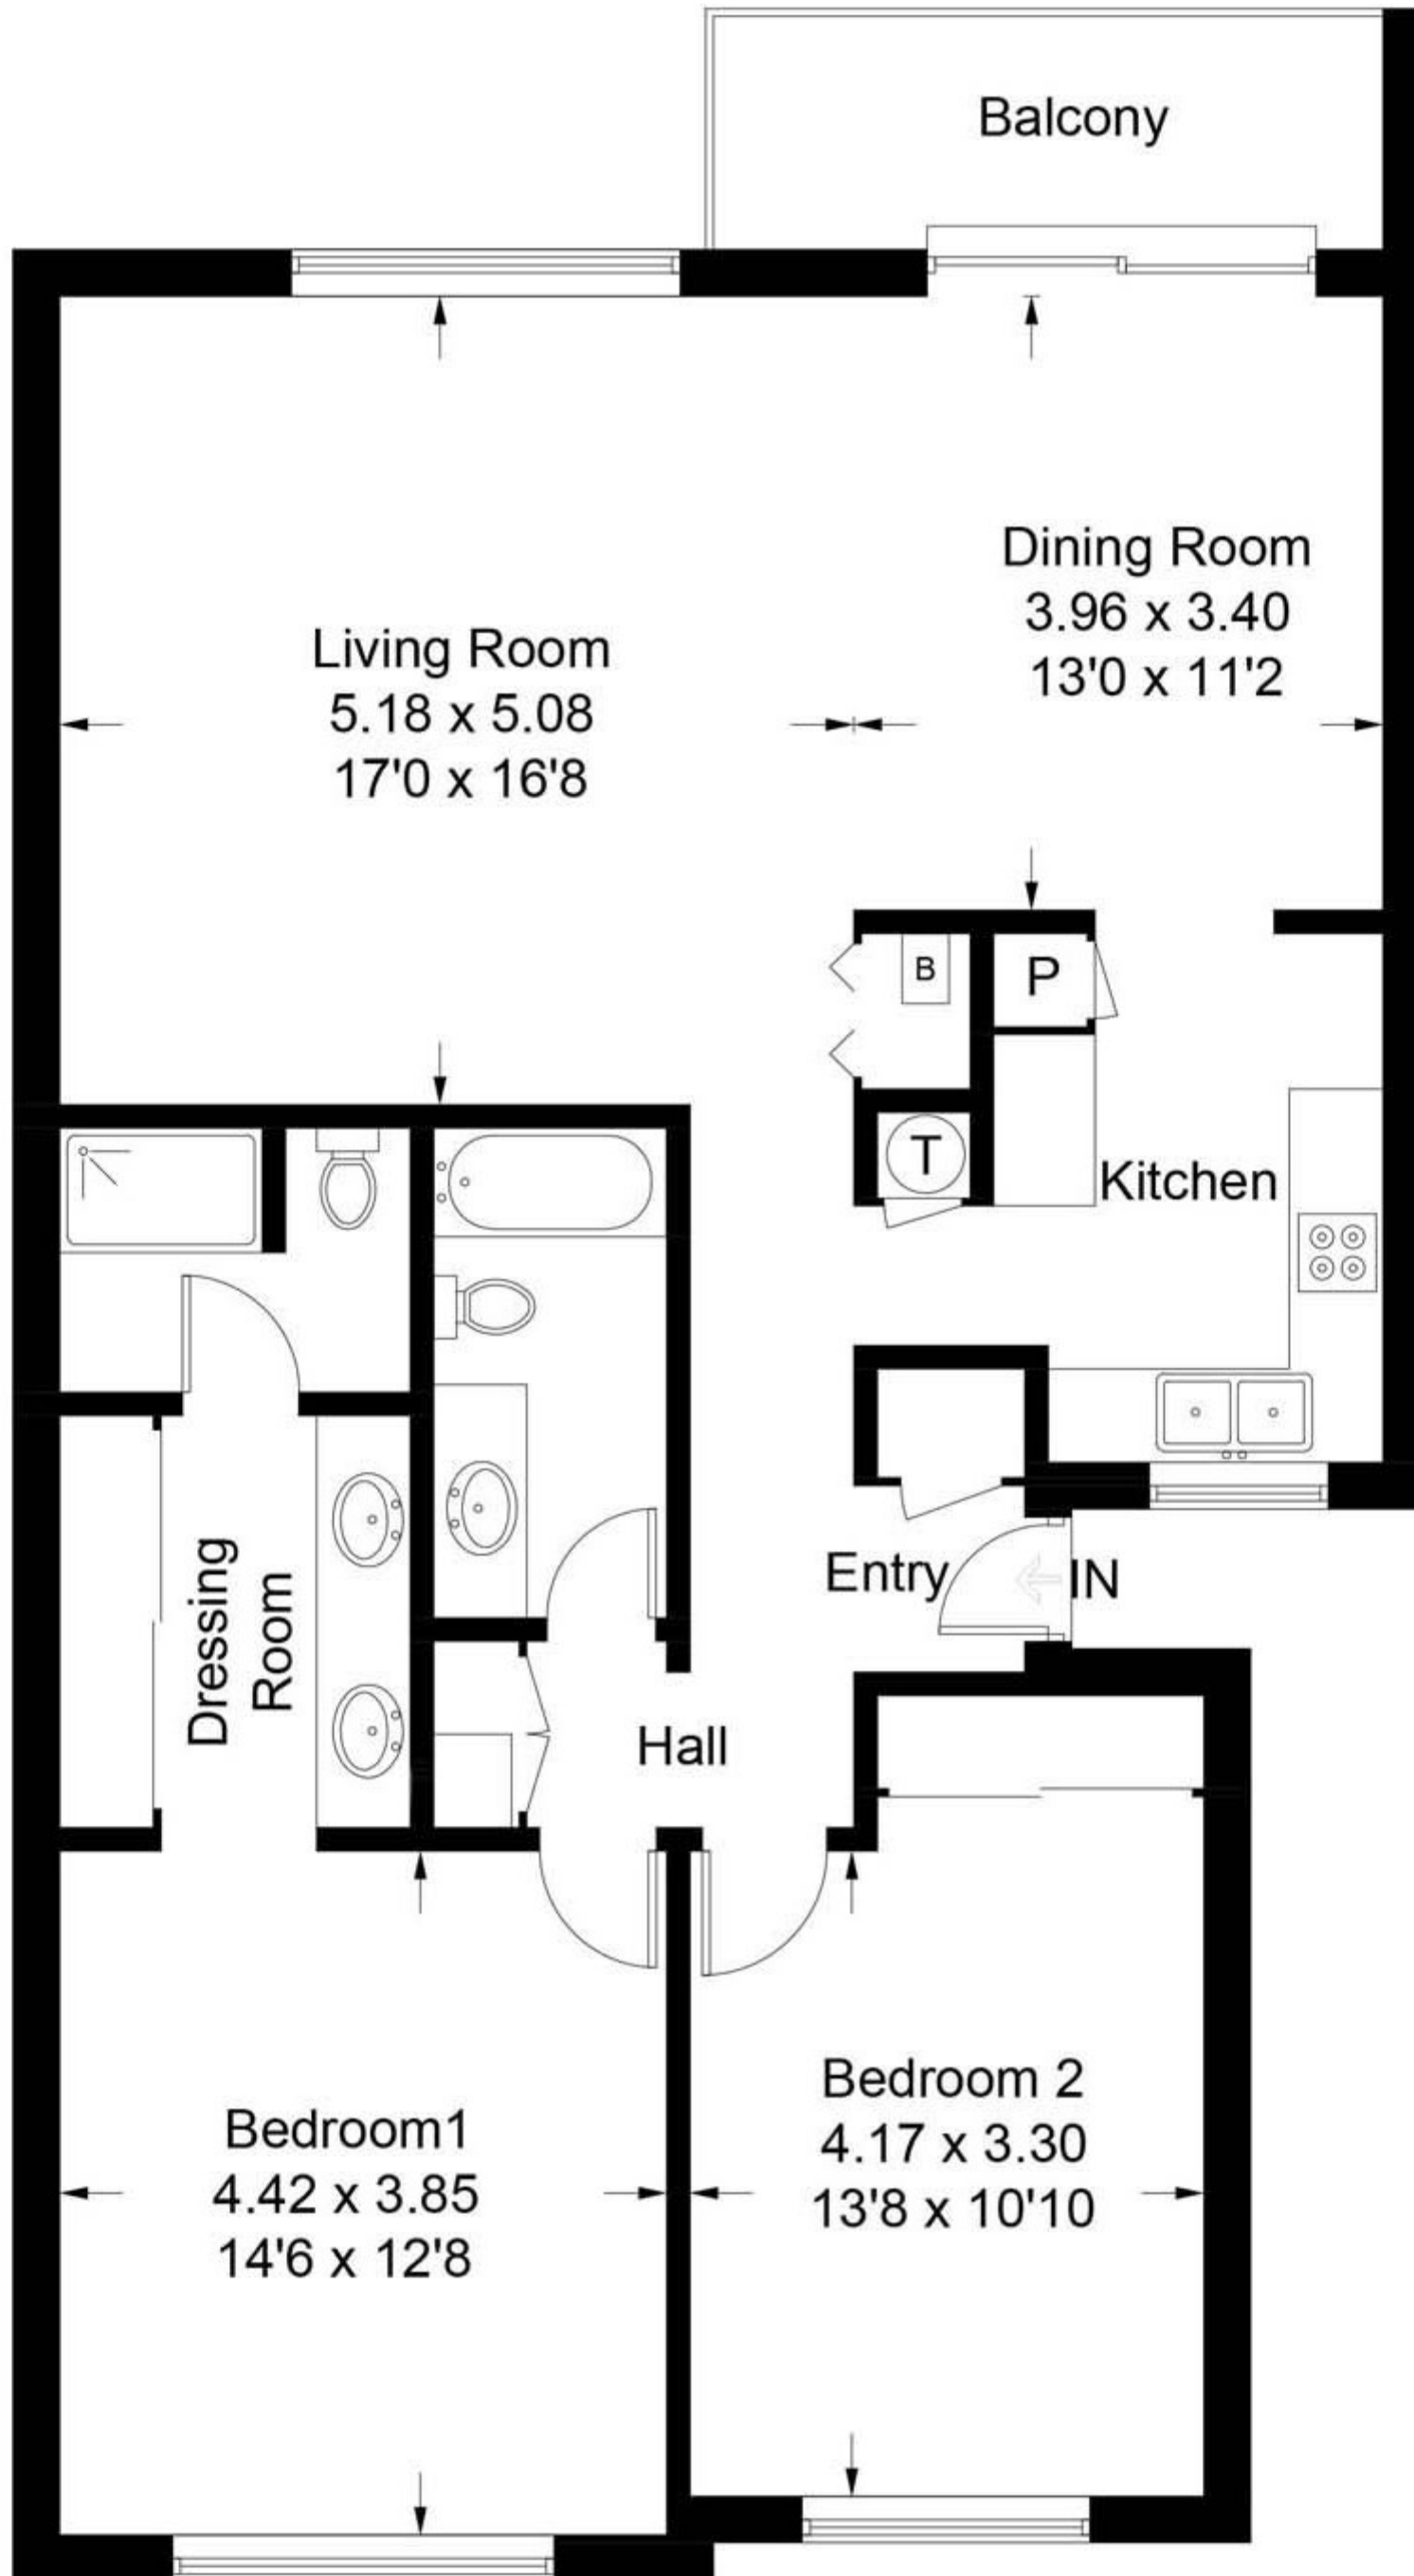

Sierra 2

Approximate Gross Internal Area = 104 sq m / 1120 sq ft

CENTURY 21
Rainbow Realty

Illustration for identification purposes only, measurements are approximate, not to scale. FloorplansUsketch.com © 2017 (ID367264)