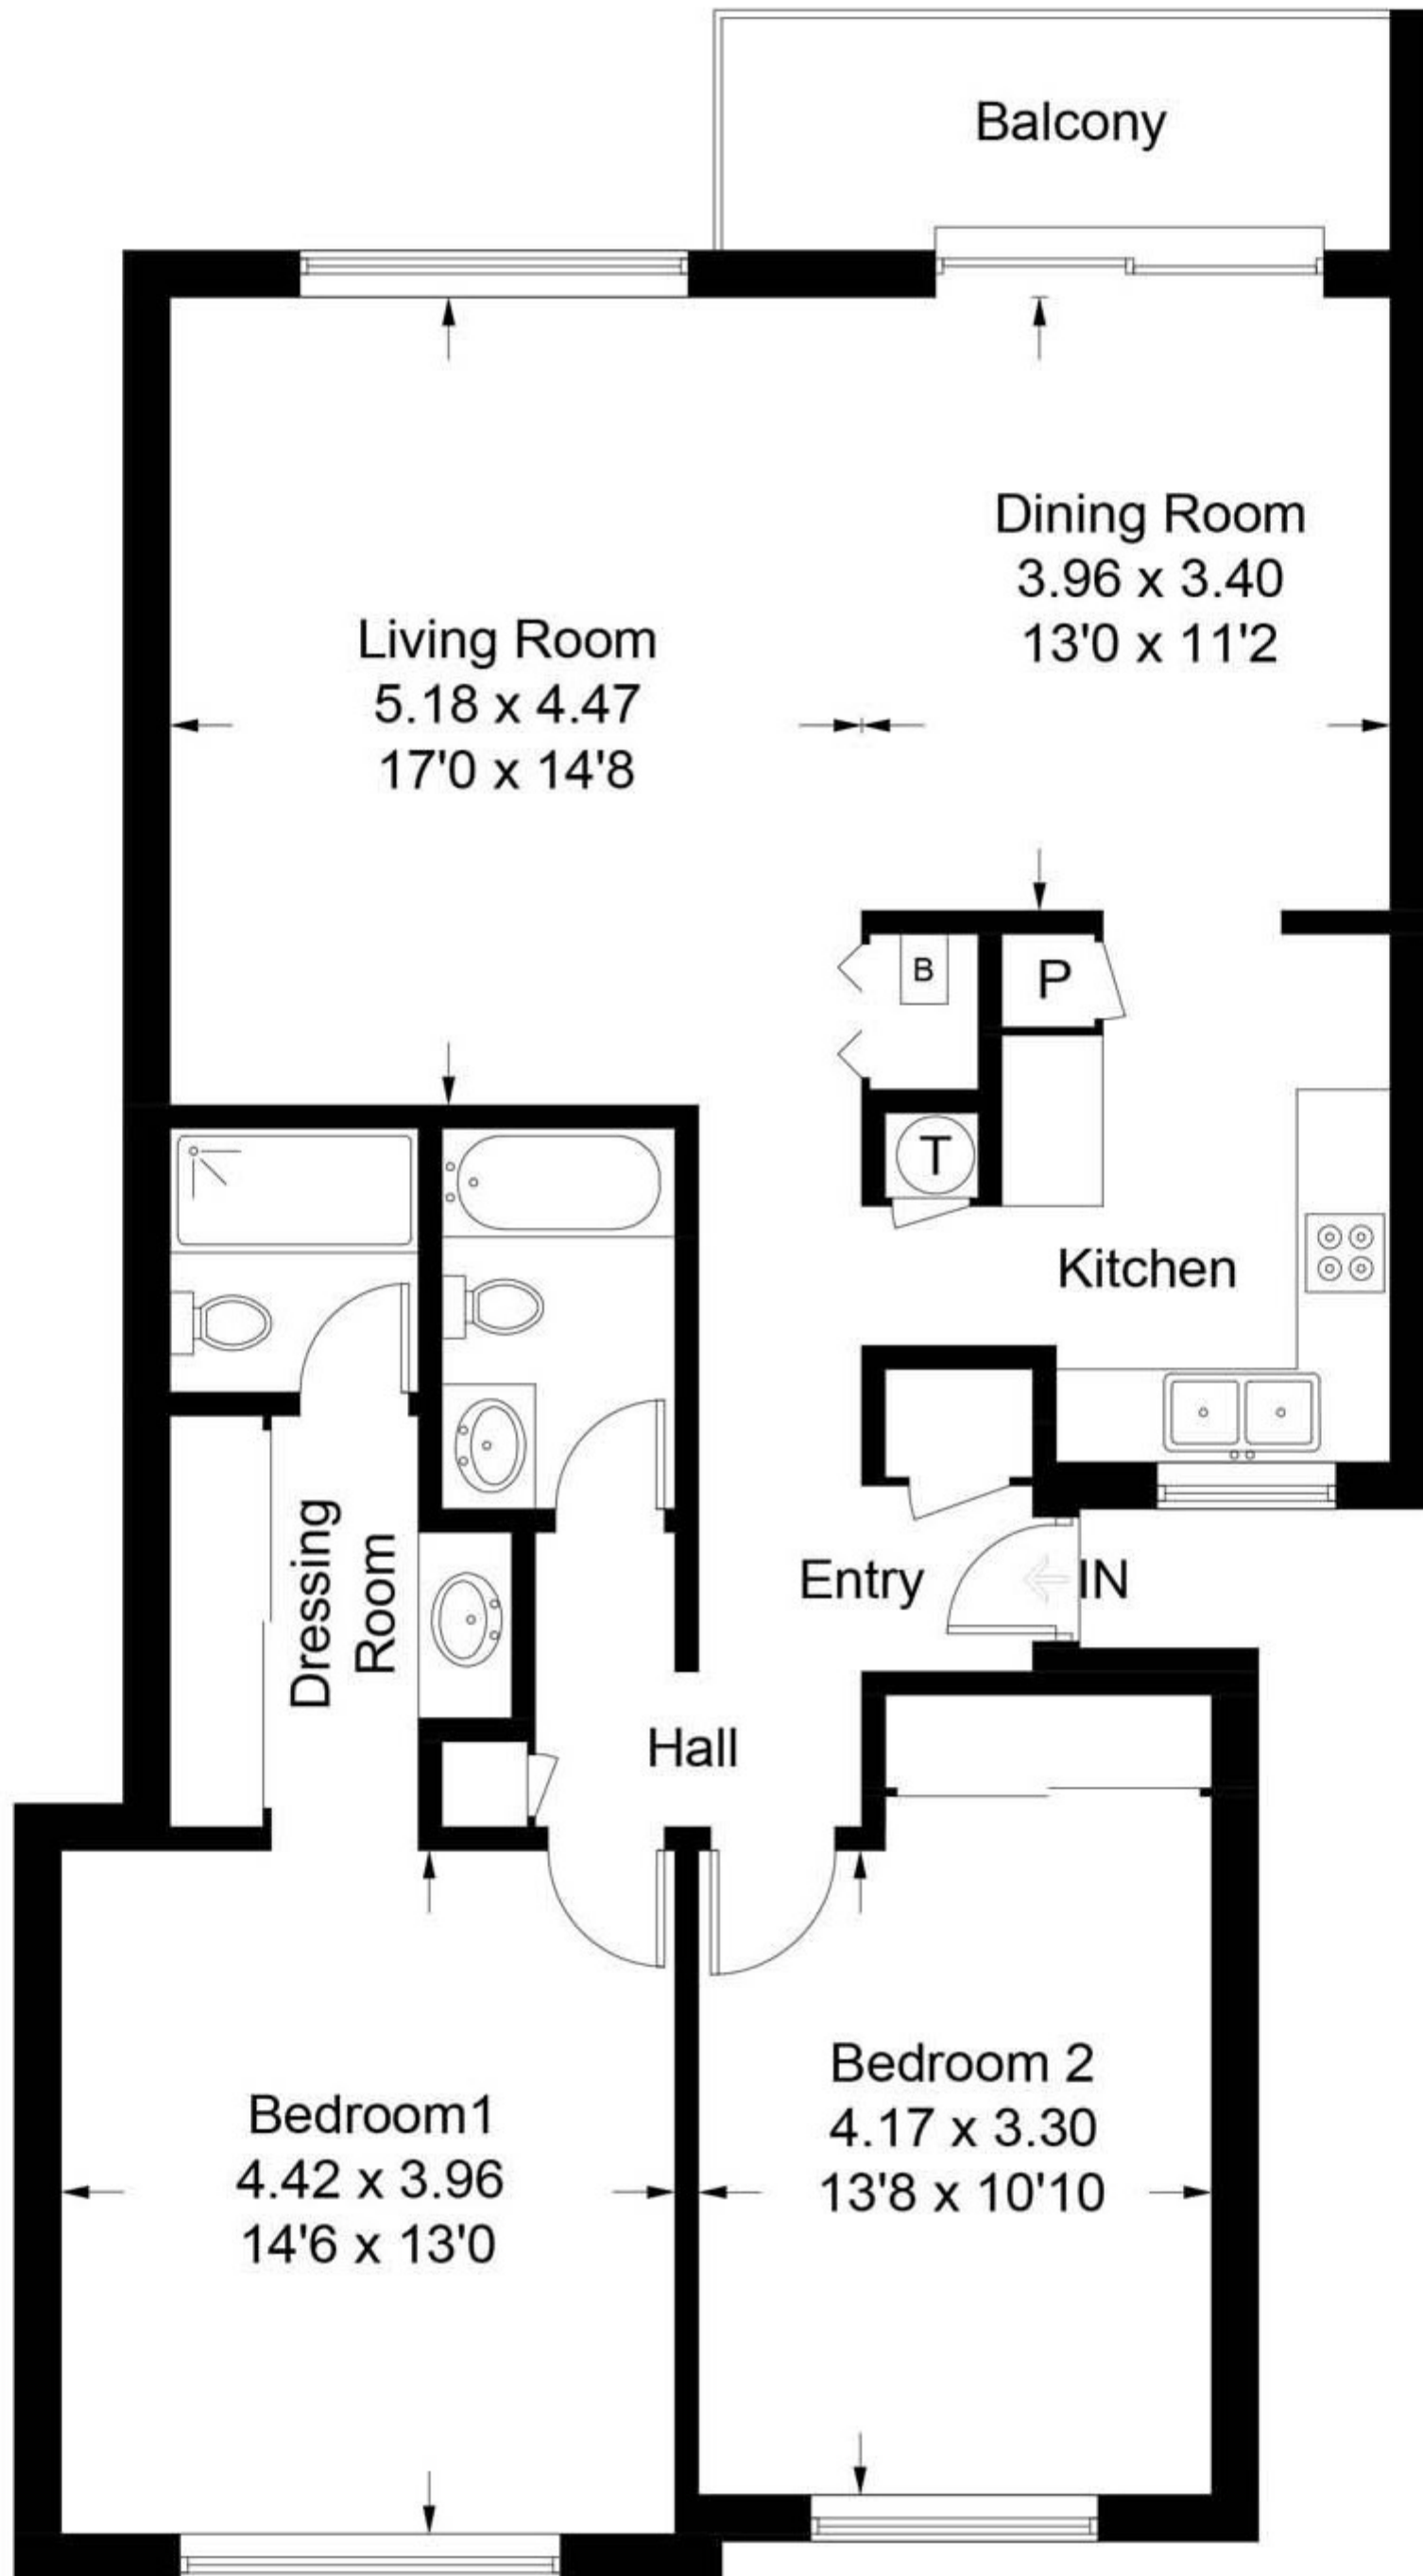

Sierra 3

Approximate Gross Internal Area = 117 sq m / 1260 sq ft

CENTURY 21[®]

Rainbow Realty

Illustration for identification purposes only, measurements are approximate, not to scale. FloorplansUsketch.com © 2017 (ID367265)