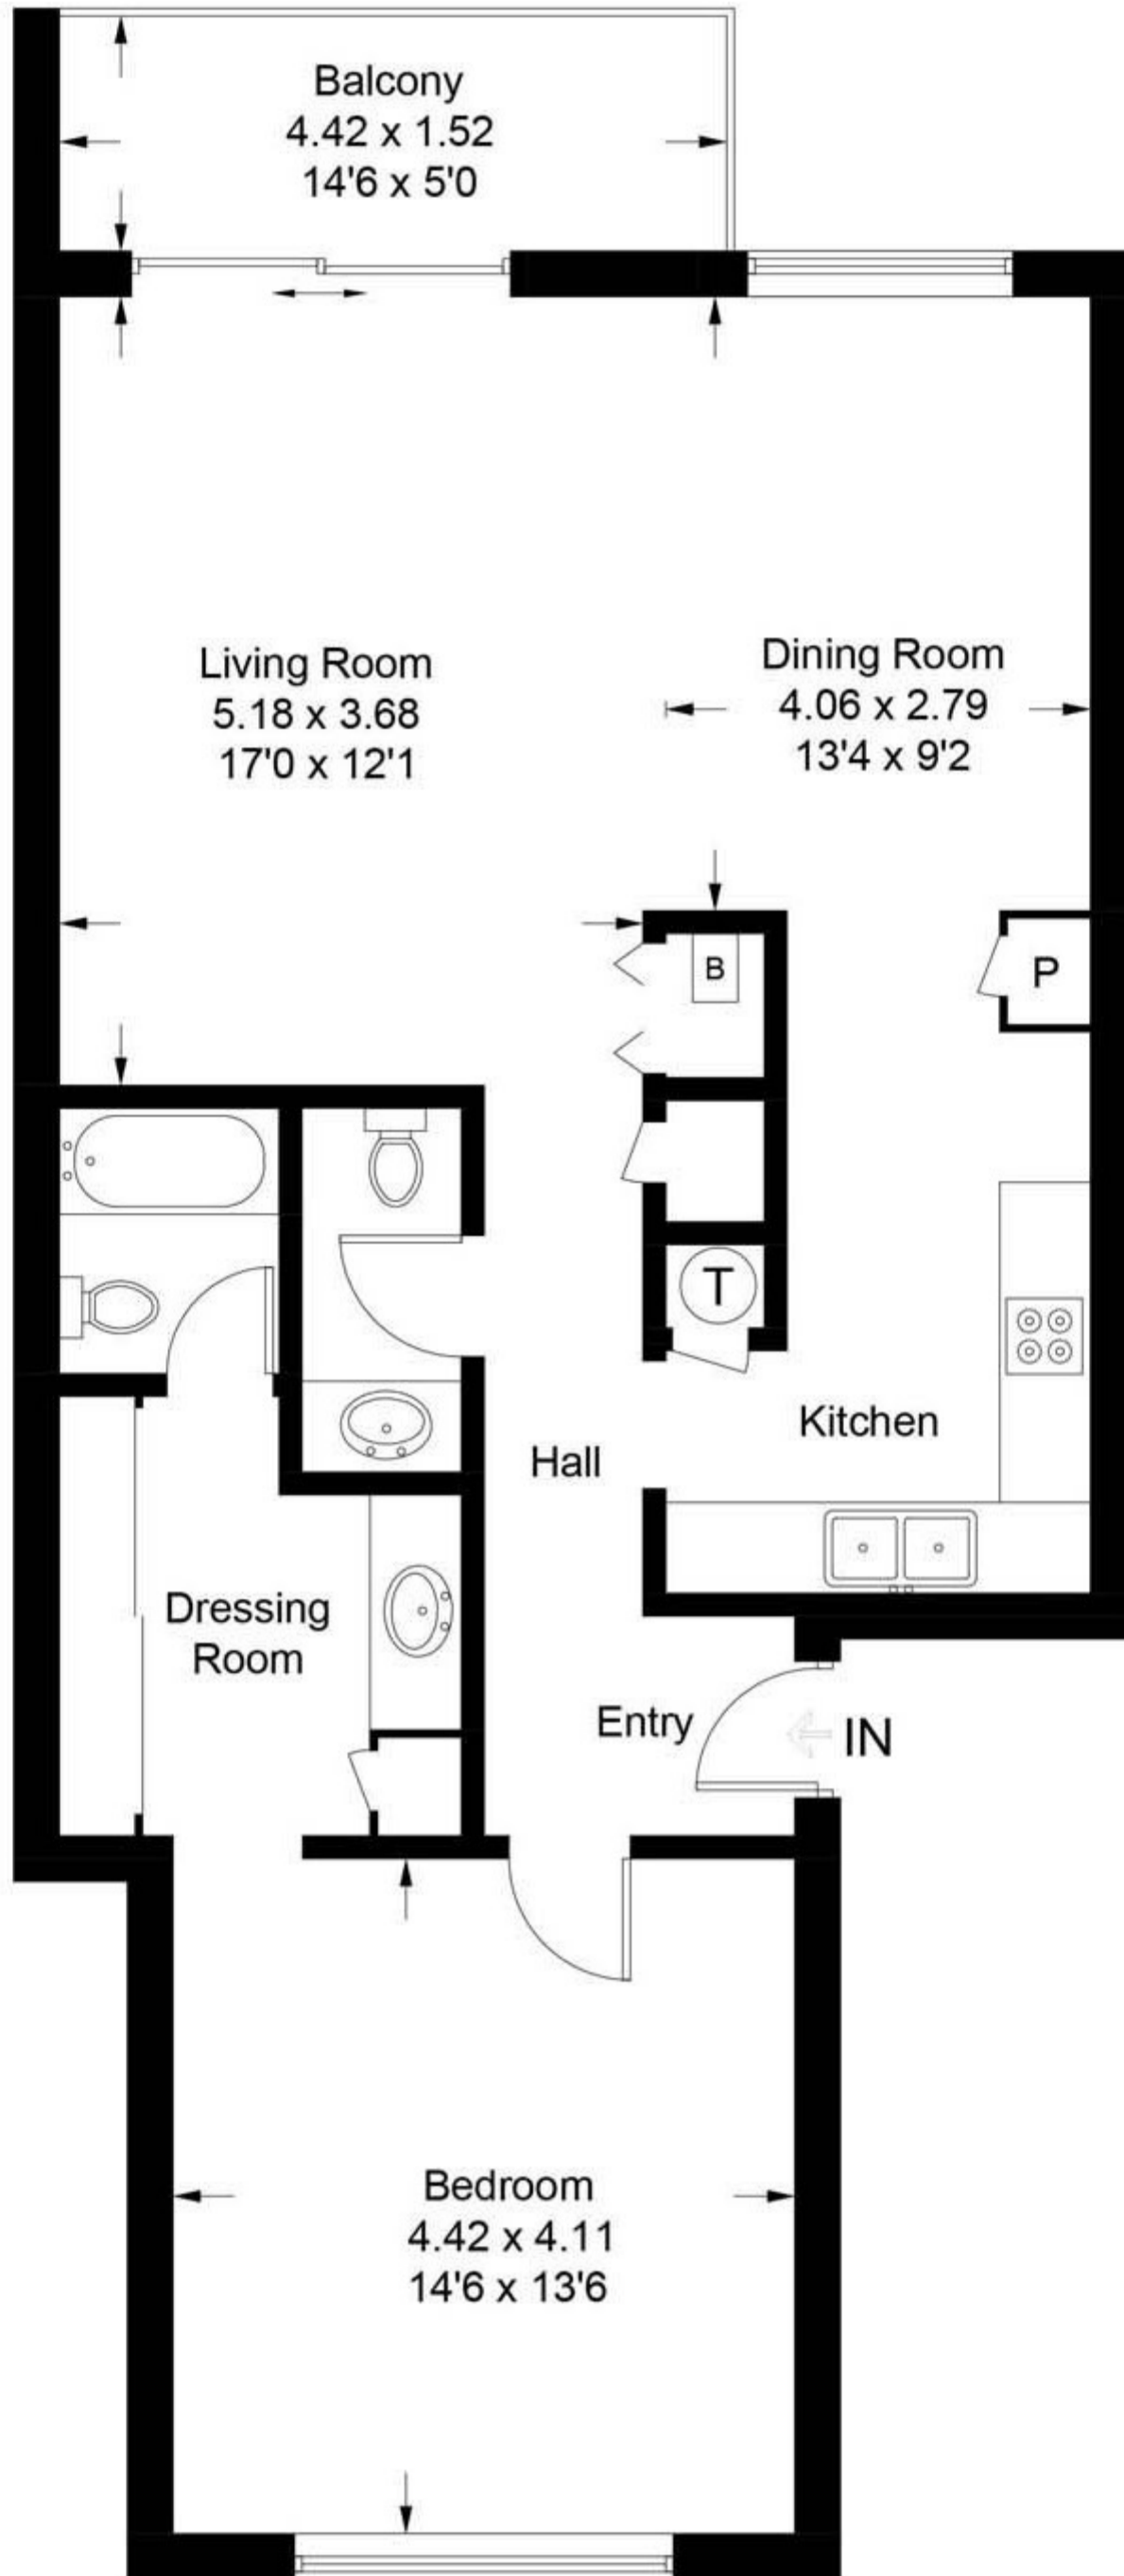

Sierra 4

Approximate Gross Internal Area = 76.2 sq m / 820 sq ft

CENTURY 21
Rainbow Realty

Illustration for identification purposes only, measurements are approximate, not to scale. FloorplansUsketch.com © 2017 (ID367266)