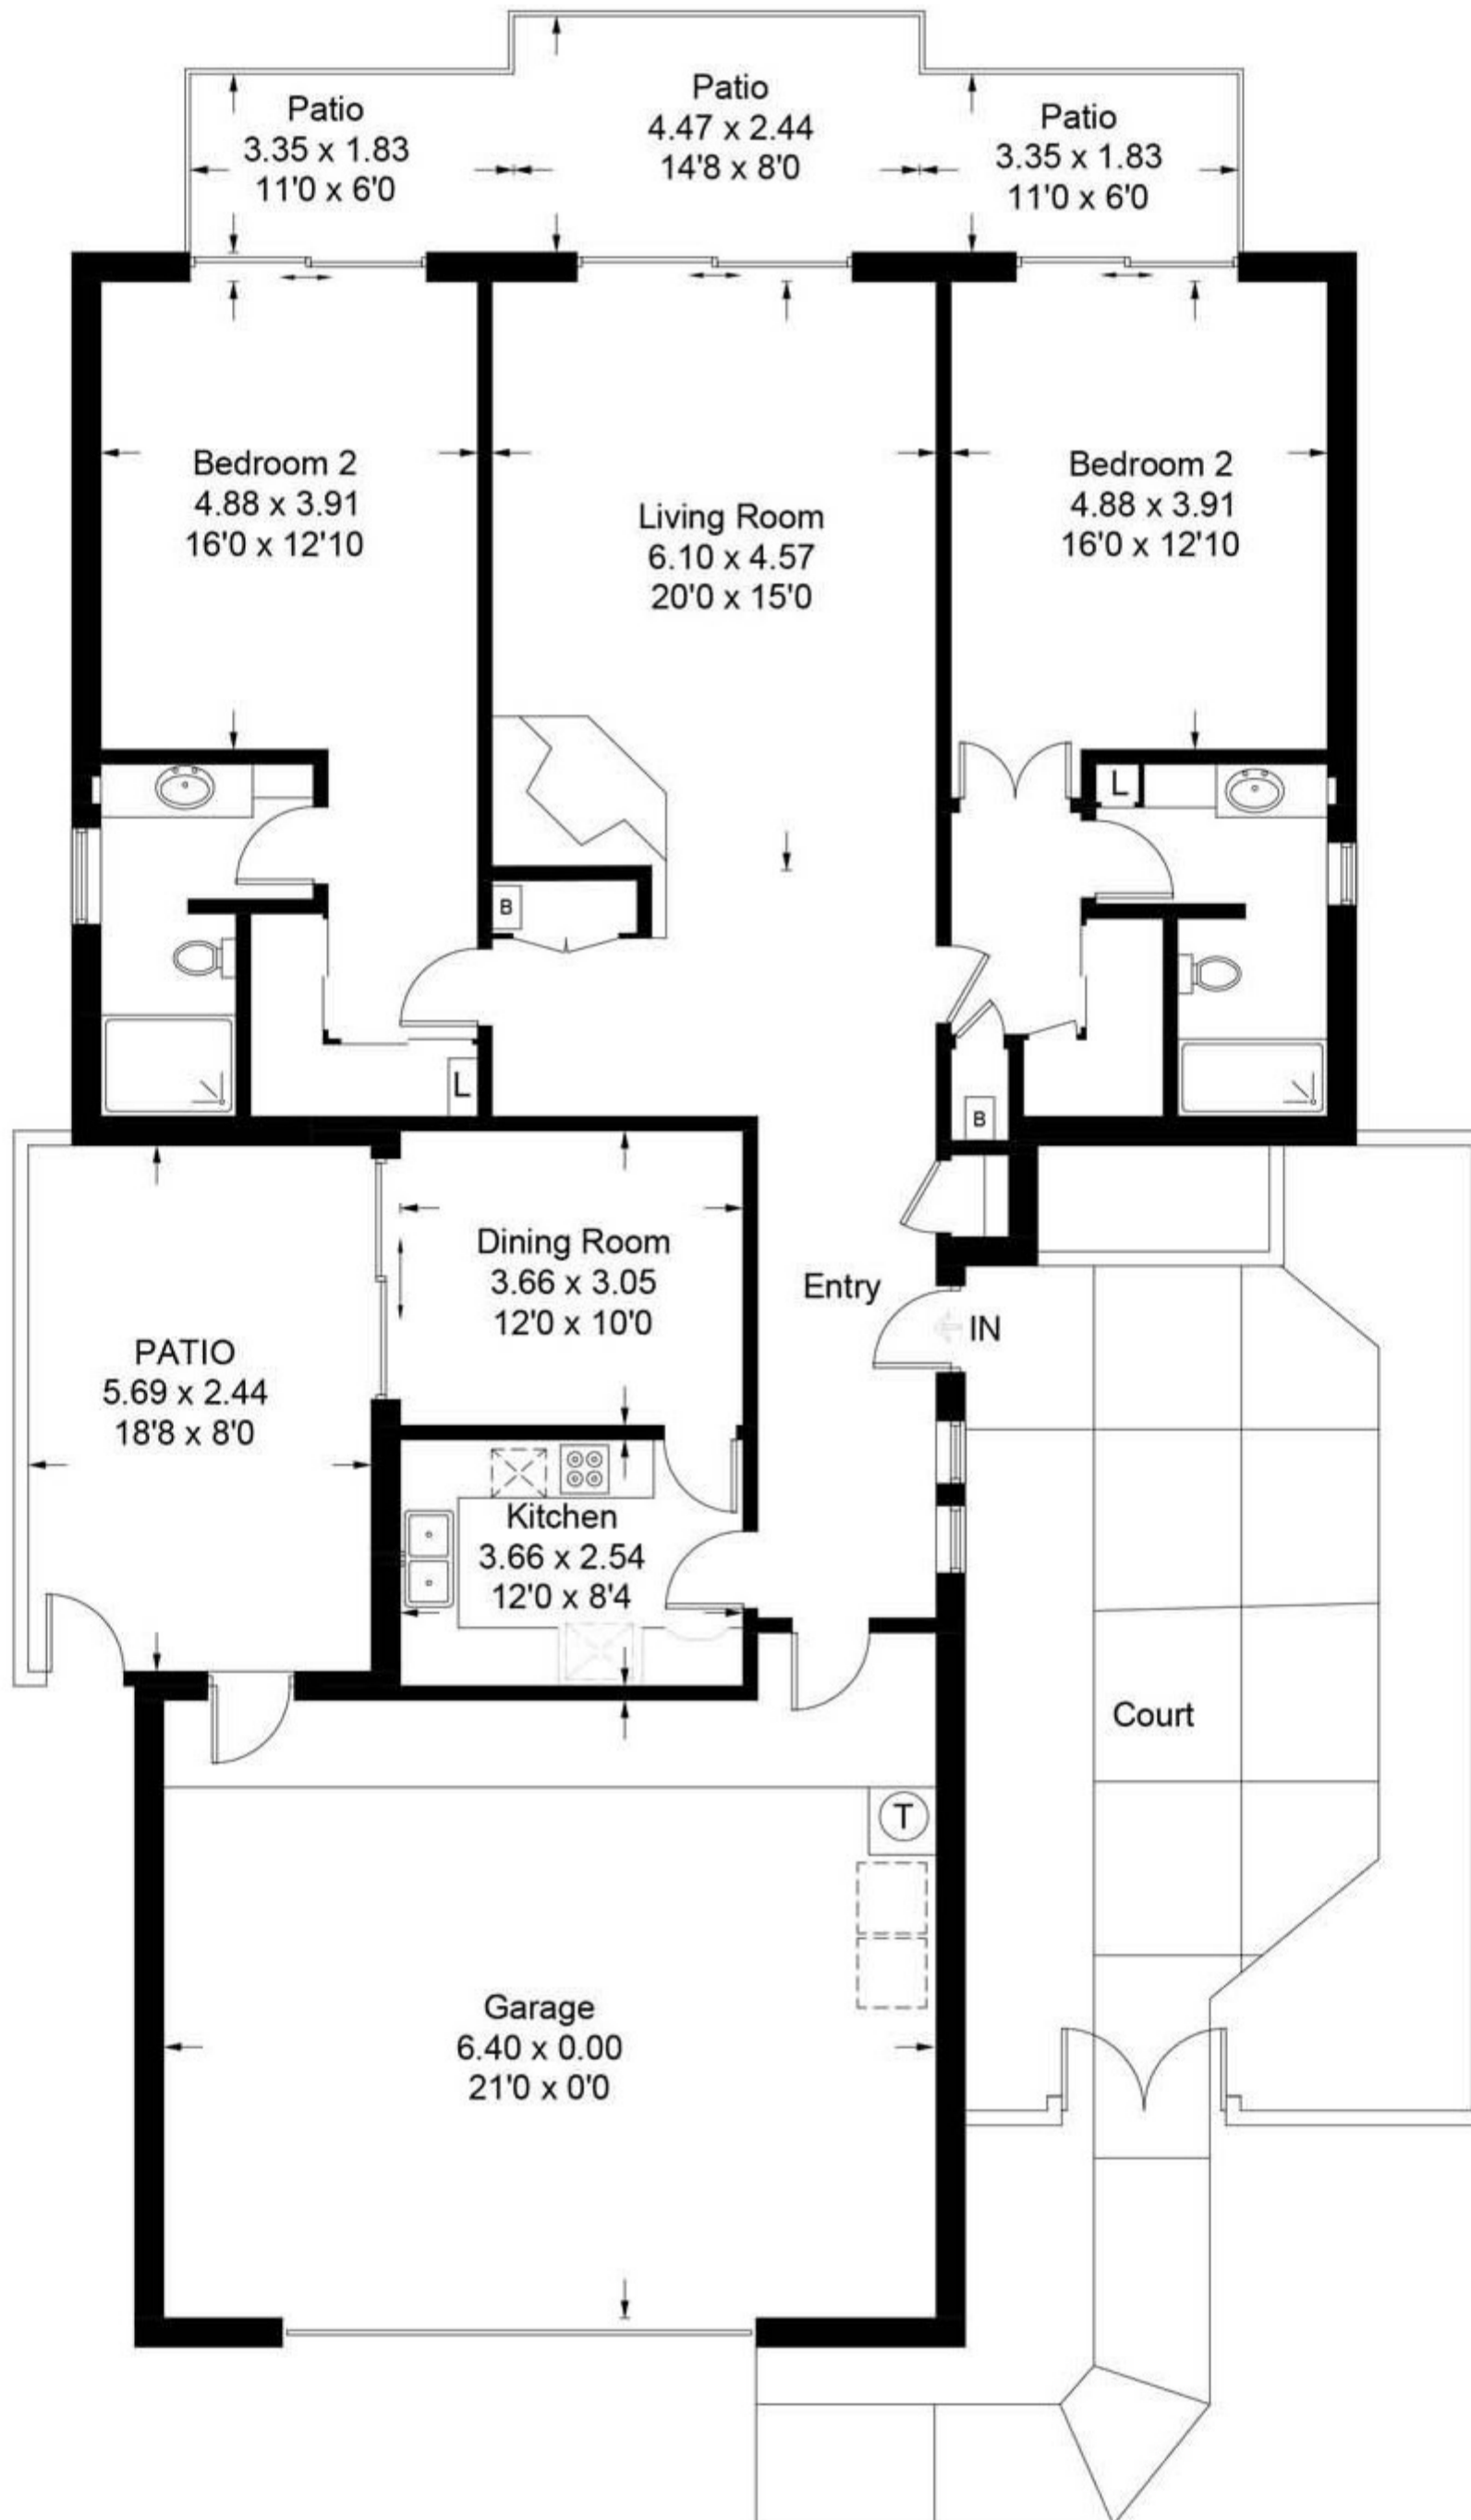

Trinidad

Approximate Gross Internal Area = 153 sq m / 1647 sq ft

CENTURY 21
Rainbow Realty

Illustration for identification purposes only, measurements are approximate, not to scale. FloorplansUsketch.com © 2017 (ID367267)