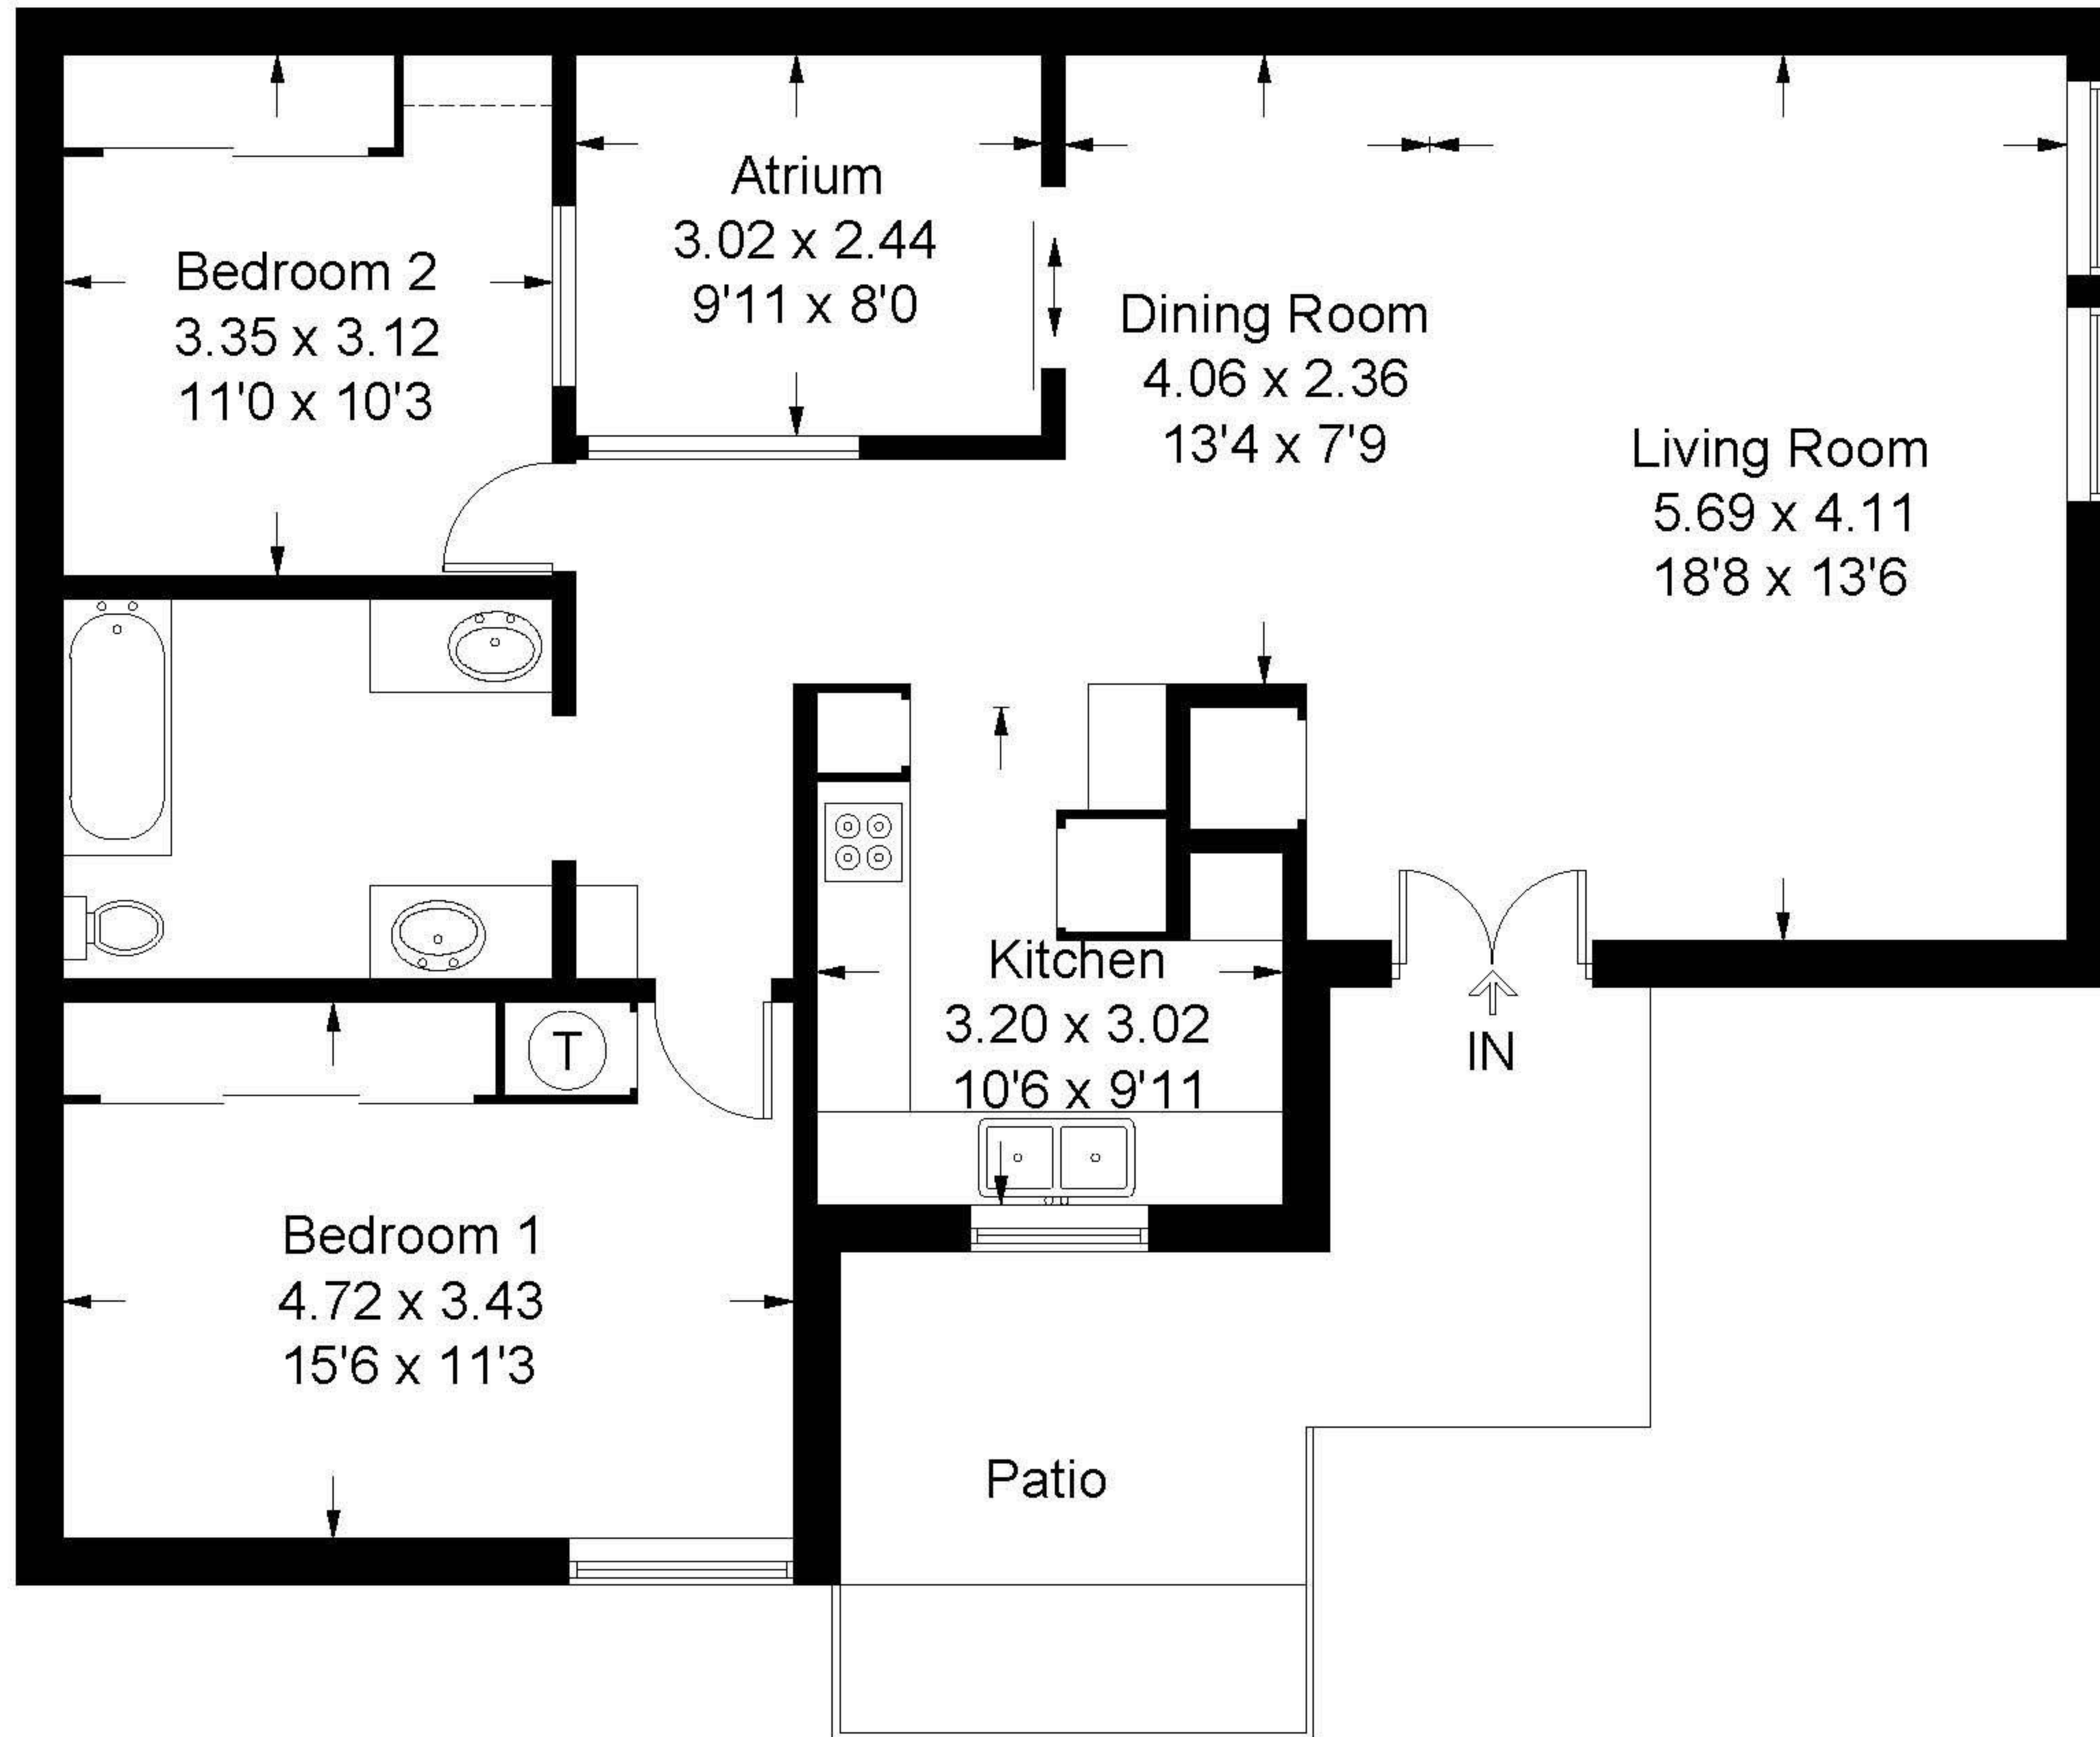

Valencia 1

Approximate Gross Internal Area = 92.4 sq m / 995 sq ft

CENTURY 21
Rainbow Realty

Illustration for identification purposes only, measurements are approximate, not to scale. FloorplansUsketch.com © 2017 (ID 367268)