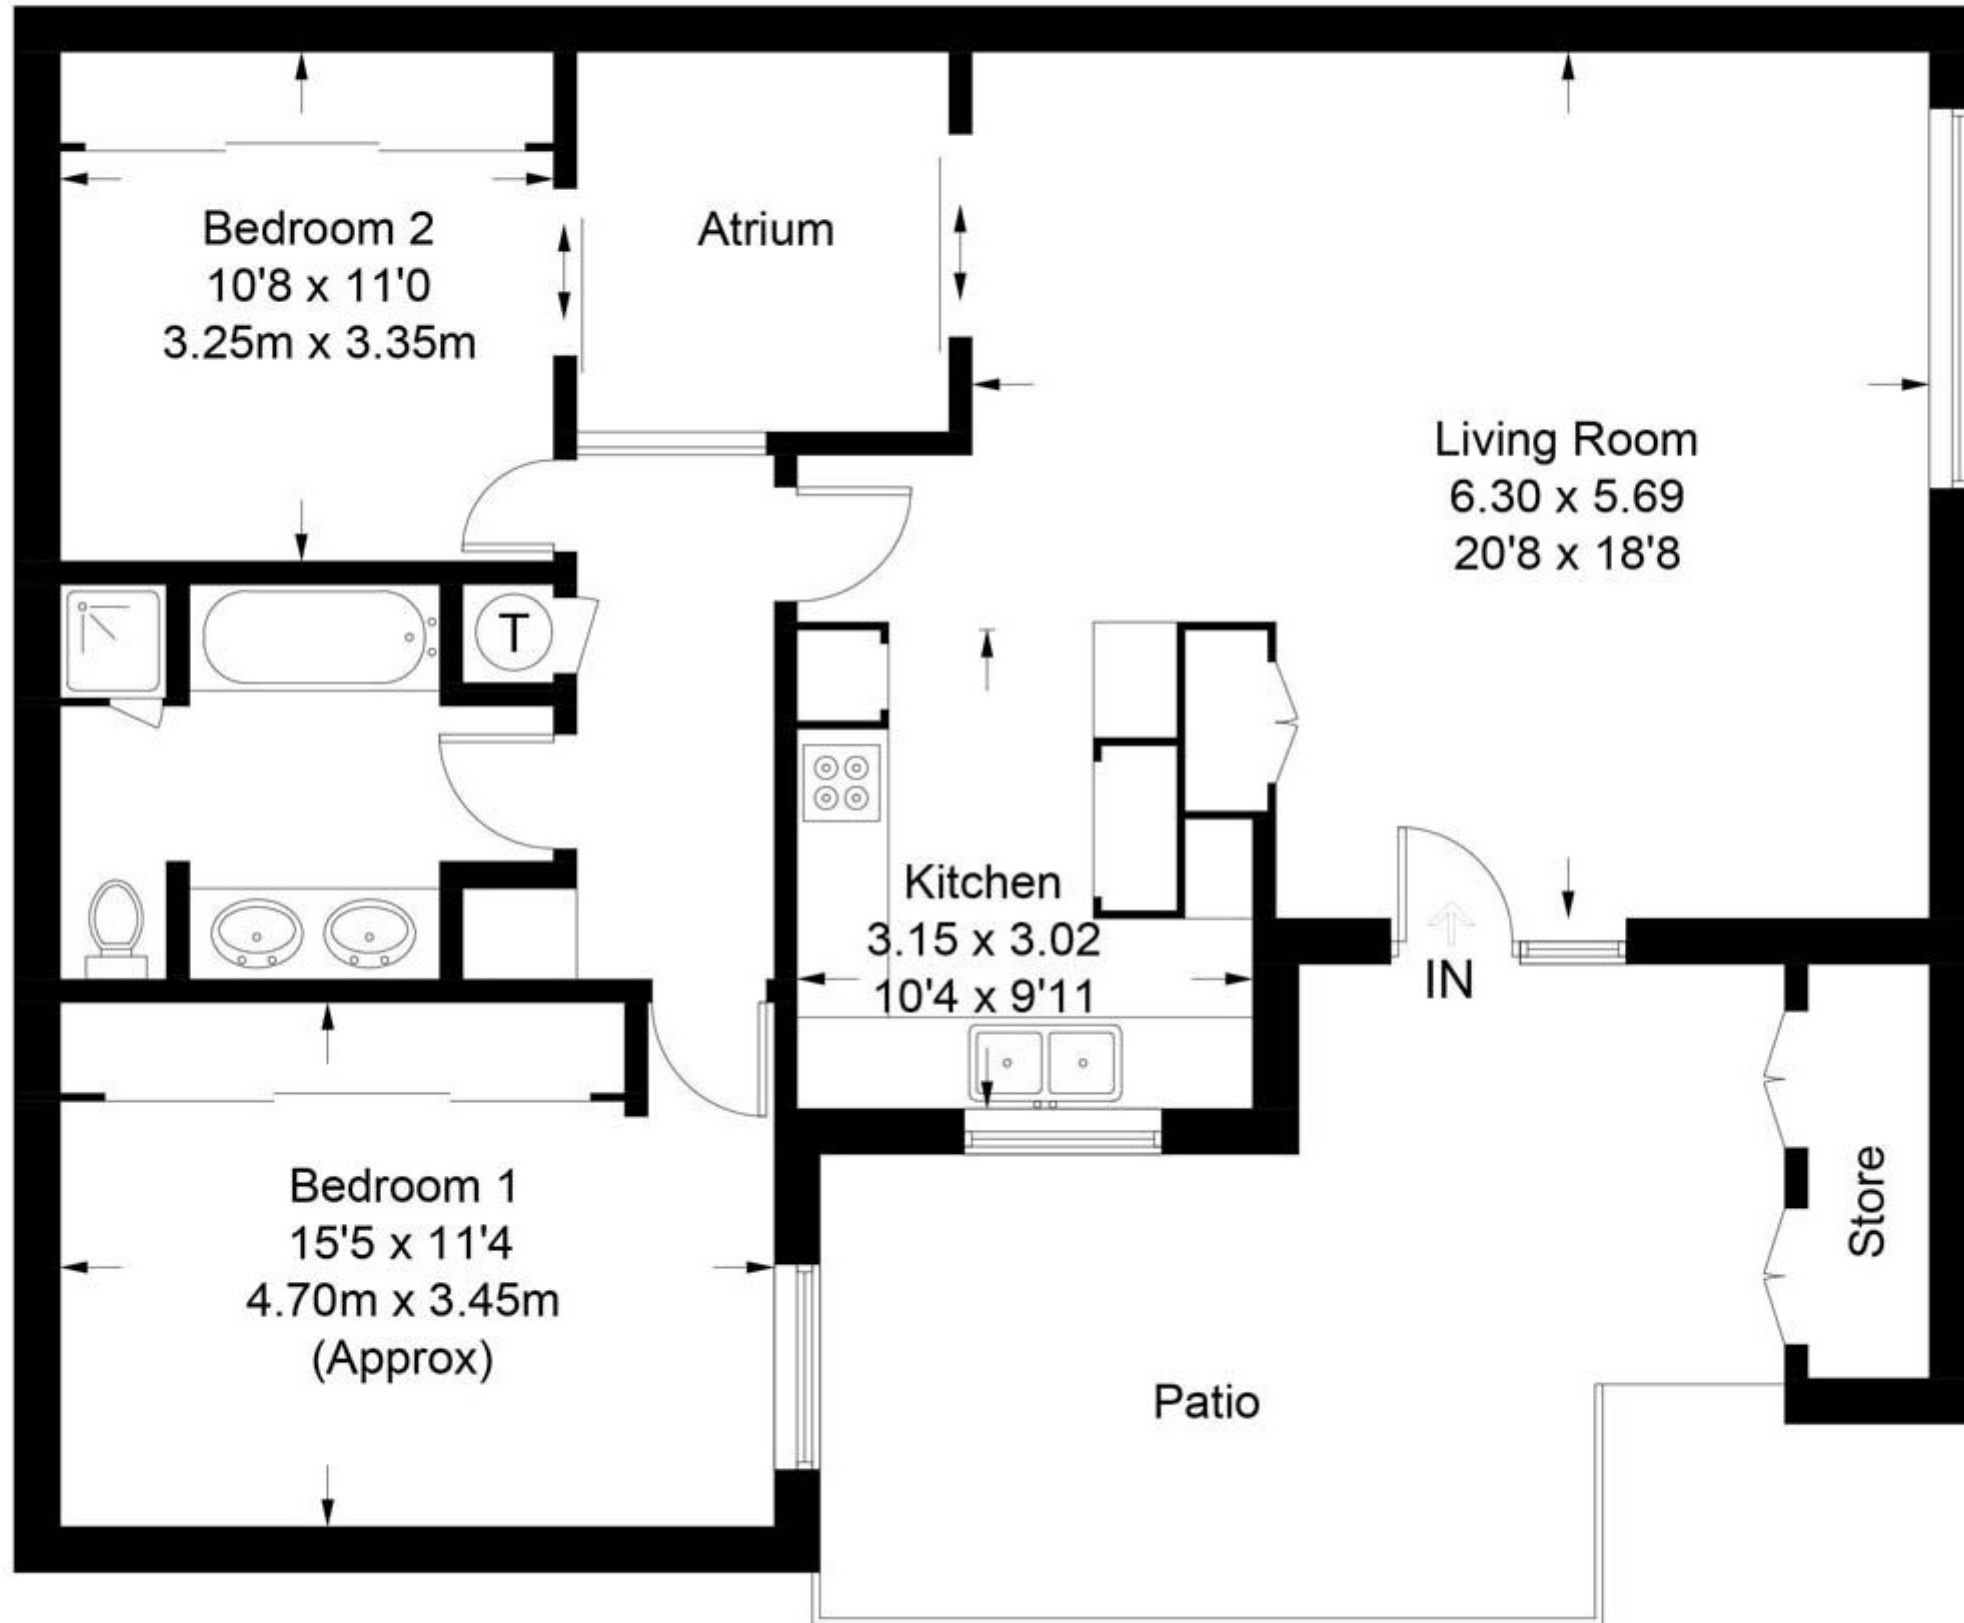

# Valencia 2

Approximate Gross Internal Area = 99.8 sq m / 1075 sq ft

**CENTURY 21**  
Rainbow Realty

Illustration for identification purposes only, measurements are approximate, not to scale. FloorplansUsketch.com © 2017 (ID 367269)