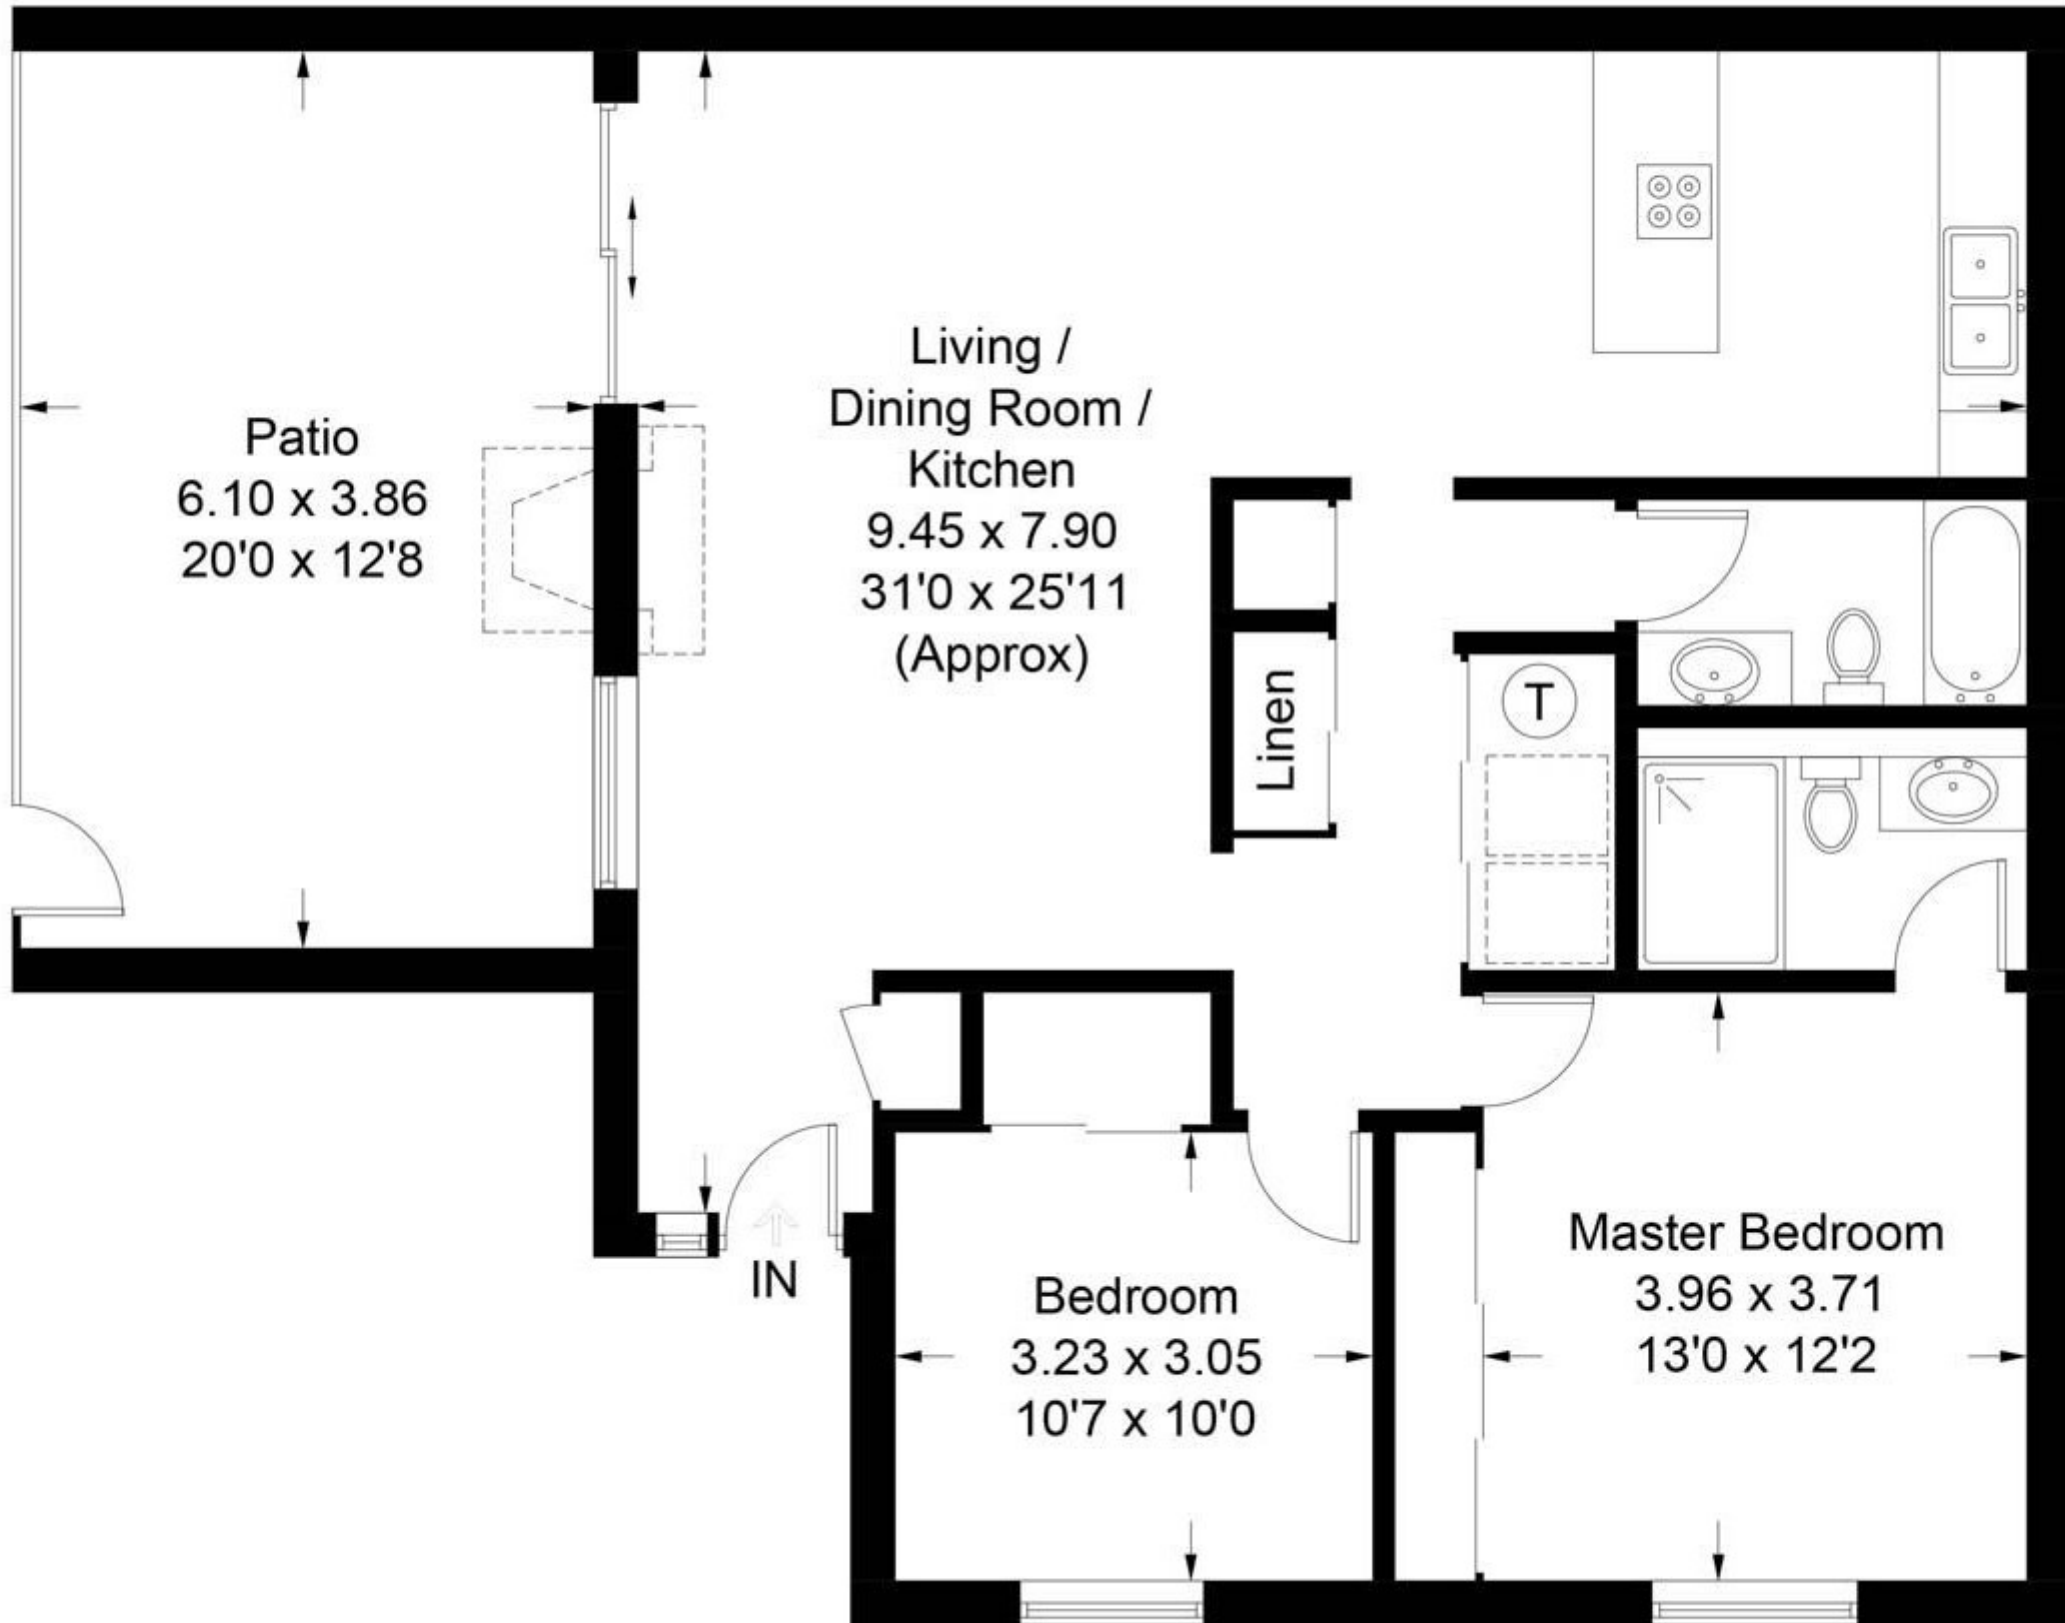

# Ventura

Approximate Gross Internal Area = 91.8 sq m / 989 sq ft

**CENTURY 21**  
Rainbow Realty