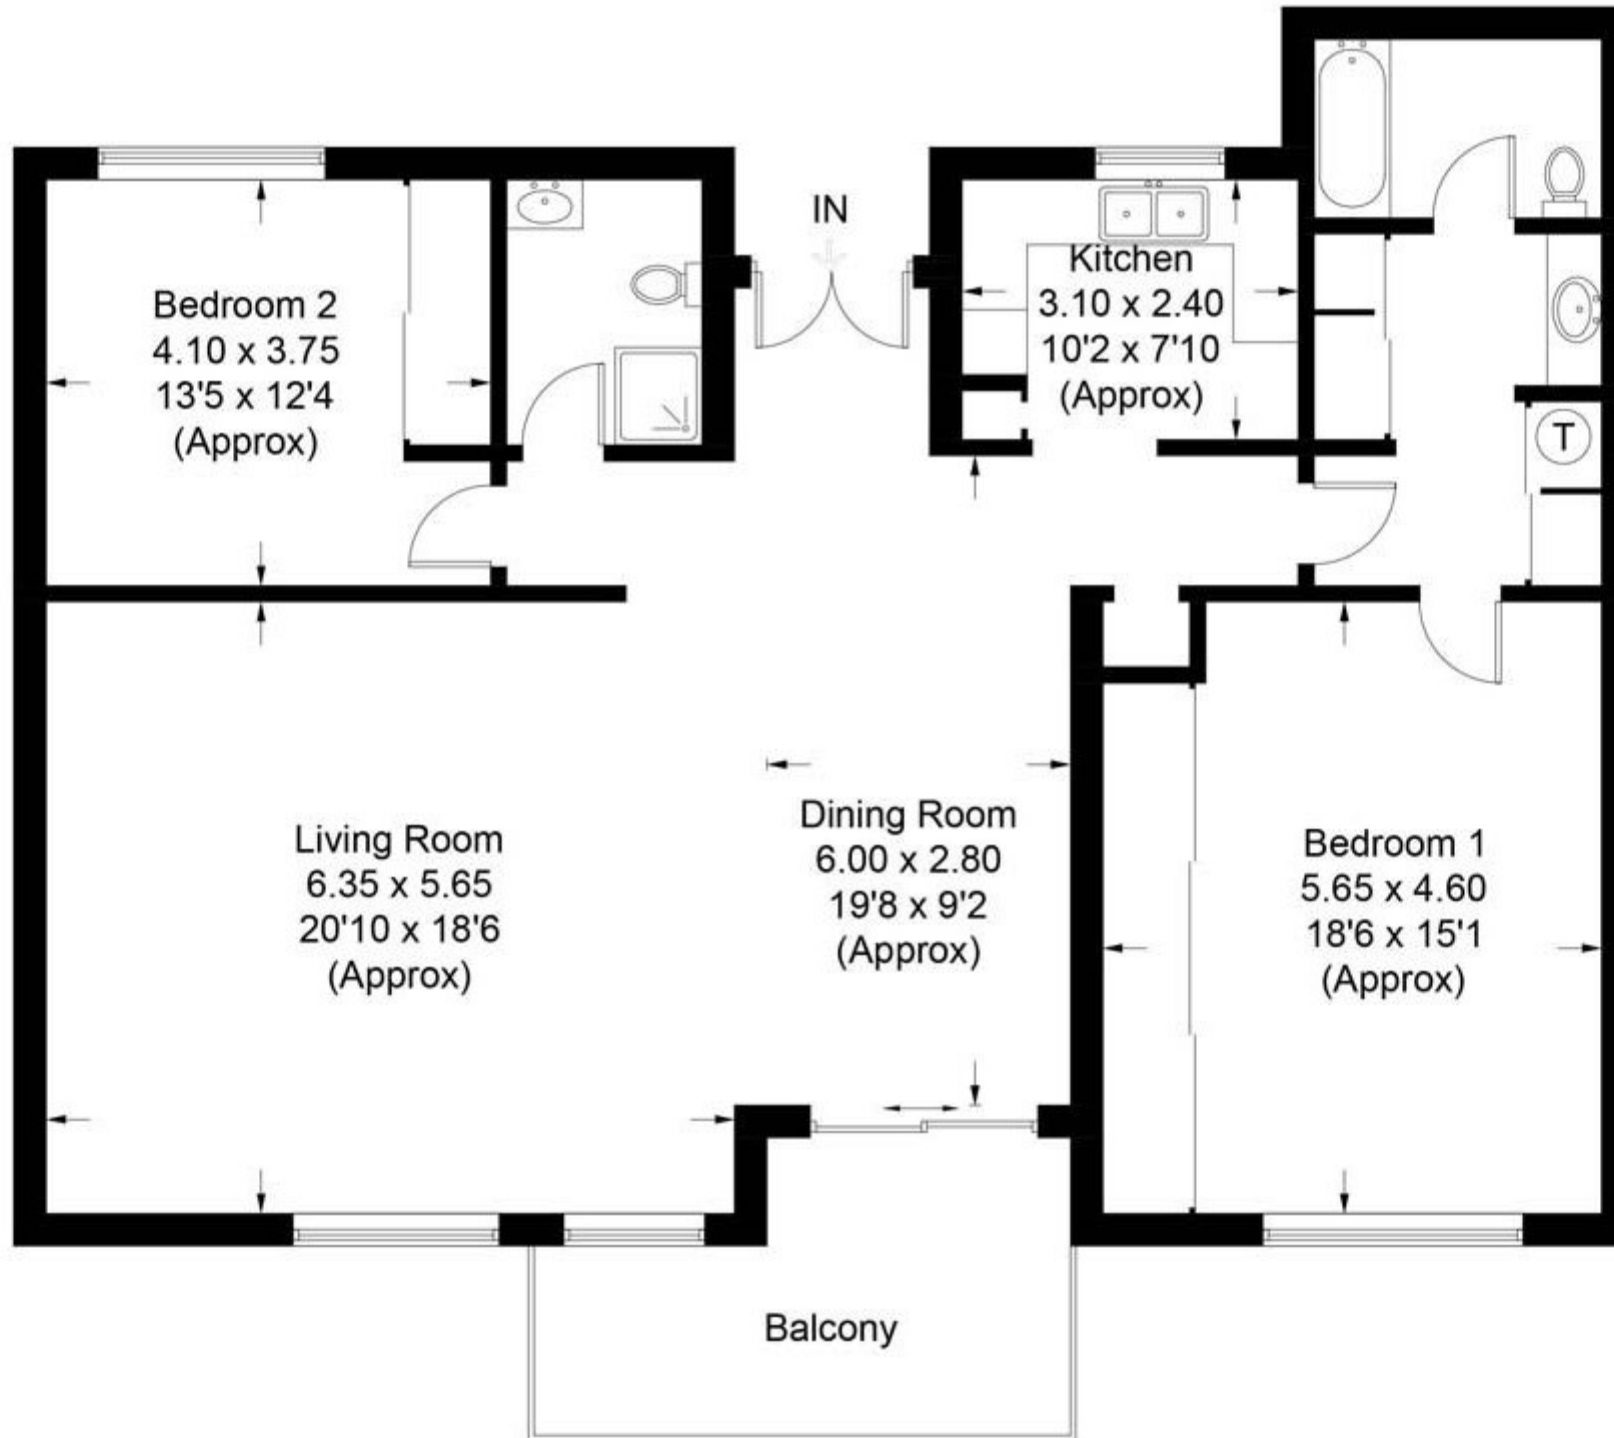

# Villa Capri 2

Approximate Gross Internal Area = 111 sq m / 1195 sq ft

**CENTURY 21**  
Rainbow Realty

Illustration for identification purposes only, measurements are approximate, not to scale. FloorplansUsketch.com © 2017 (ID367272)