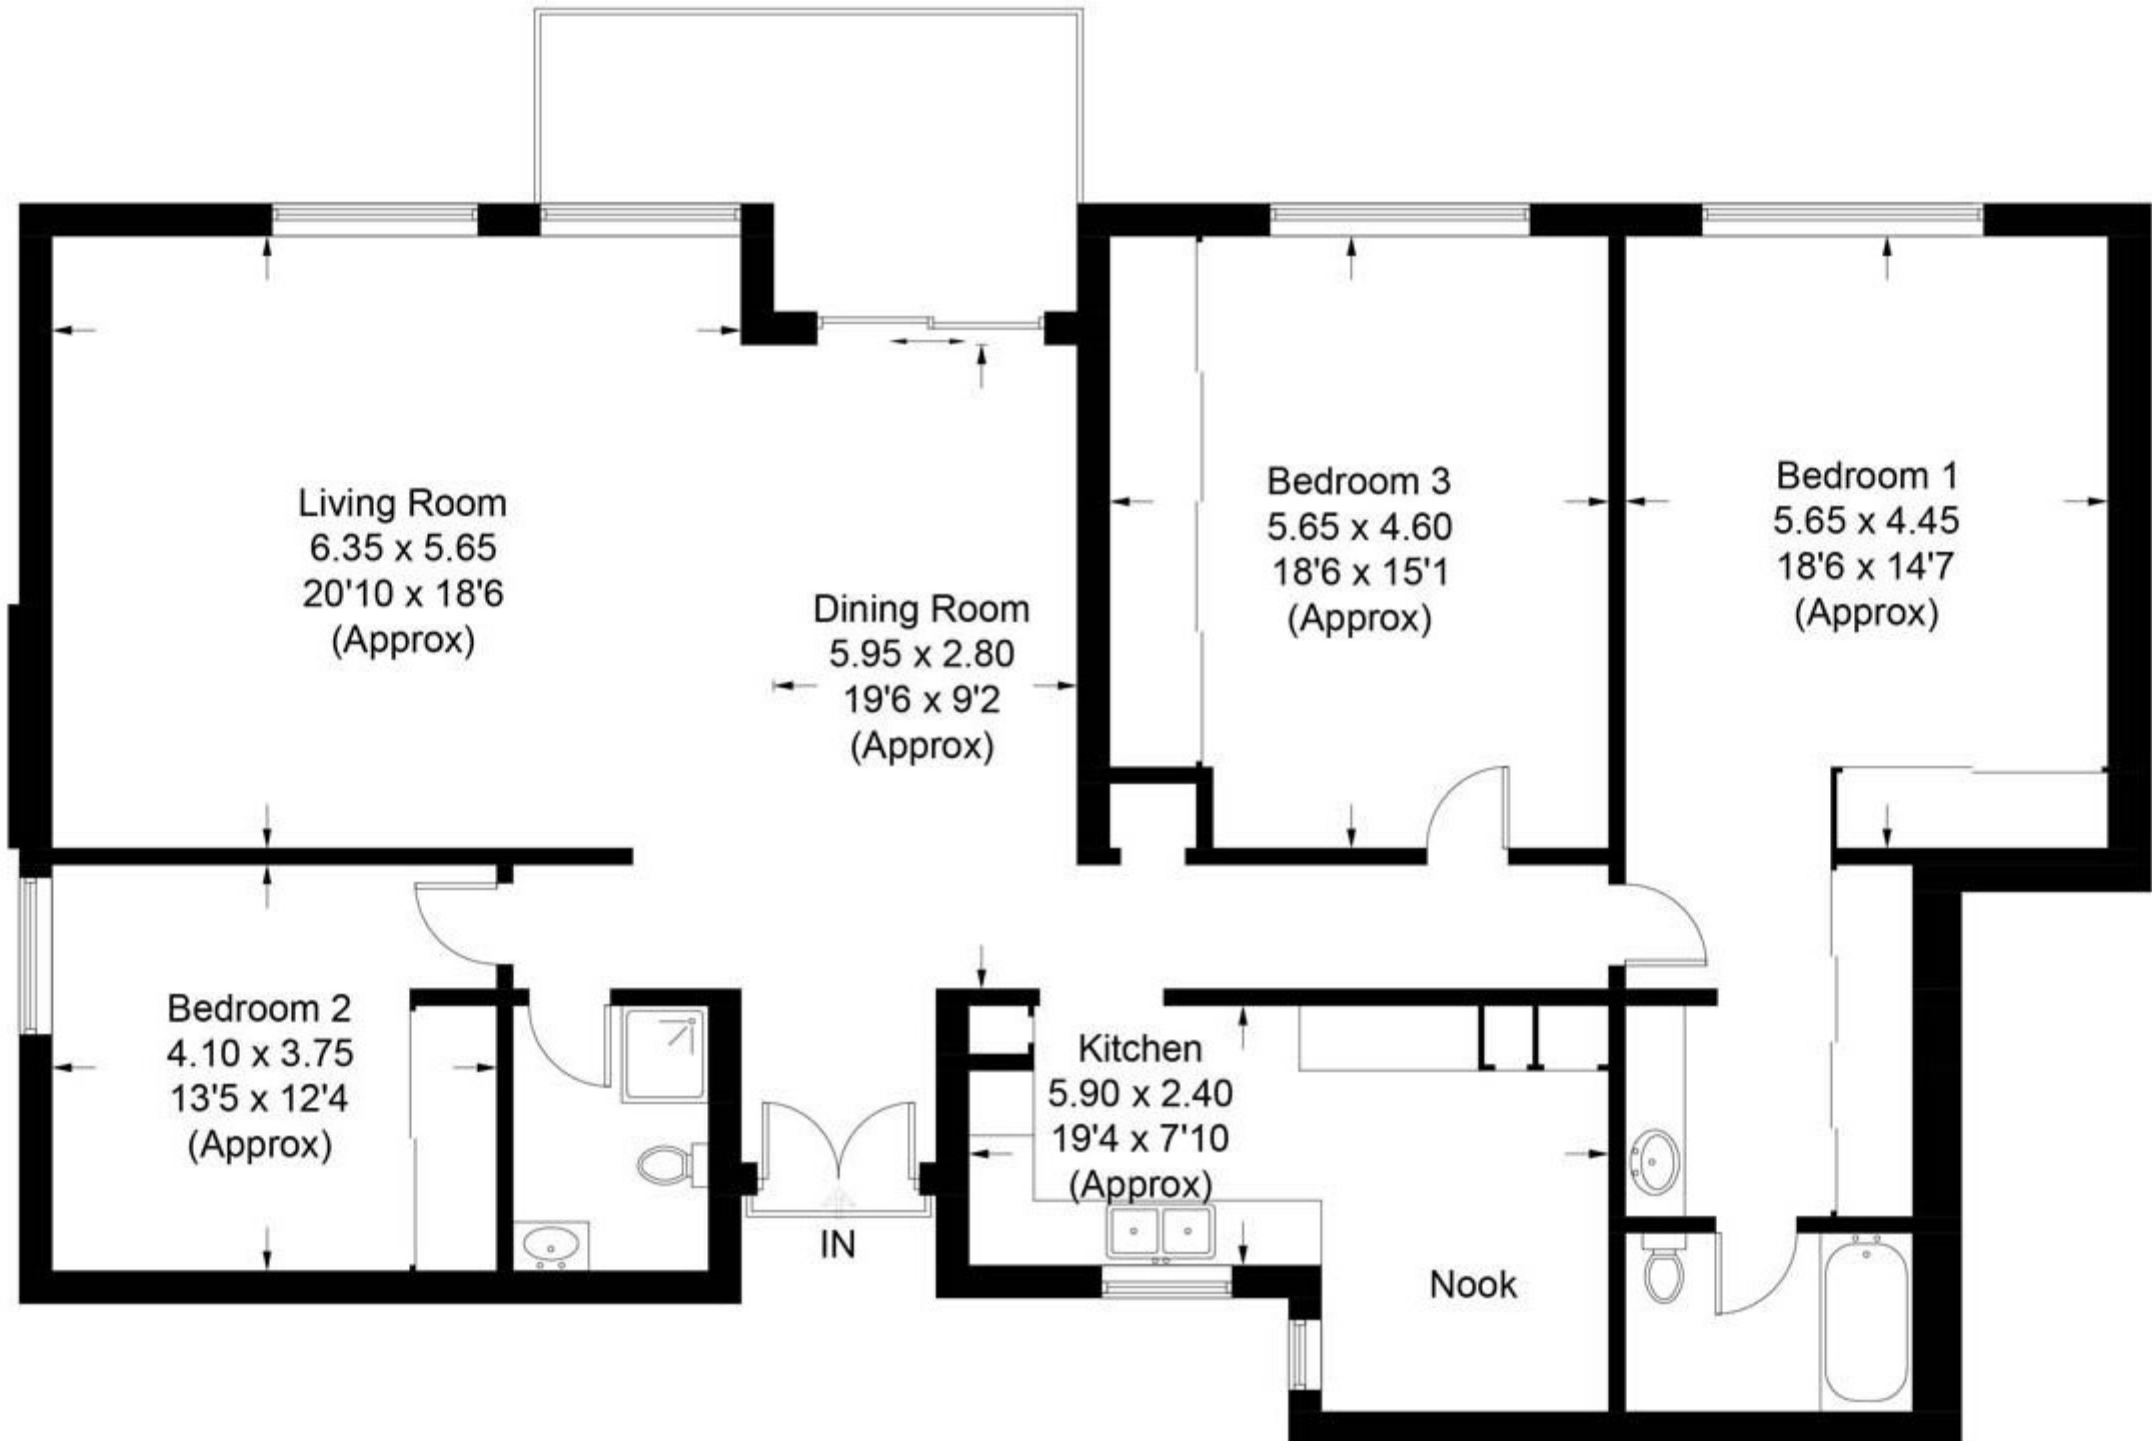

Villa Capri 3

Approximate Gross Internal Area = 154.2 sq m / 1660 sq ft

CENTURY 21
Rainbow Realty

Illustration for identification purposes only, measurements are approximate, not to scale. FloorplansUsketch.com © 2017 (ID367273)