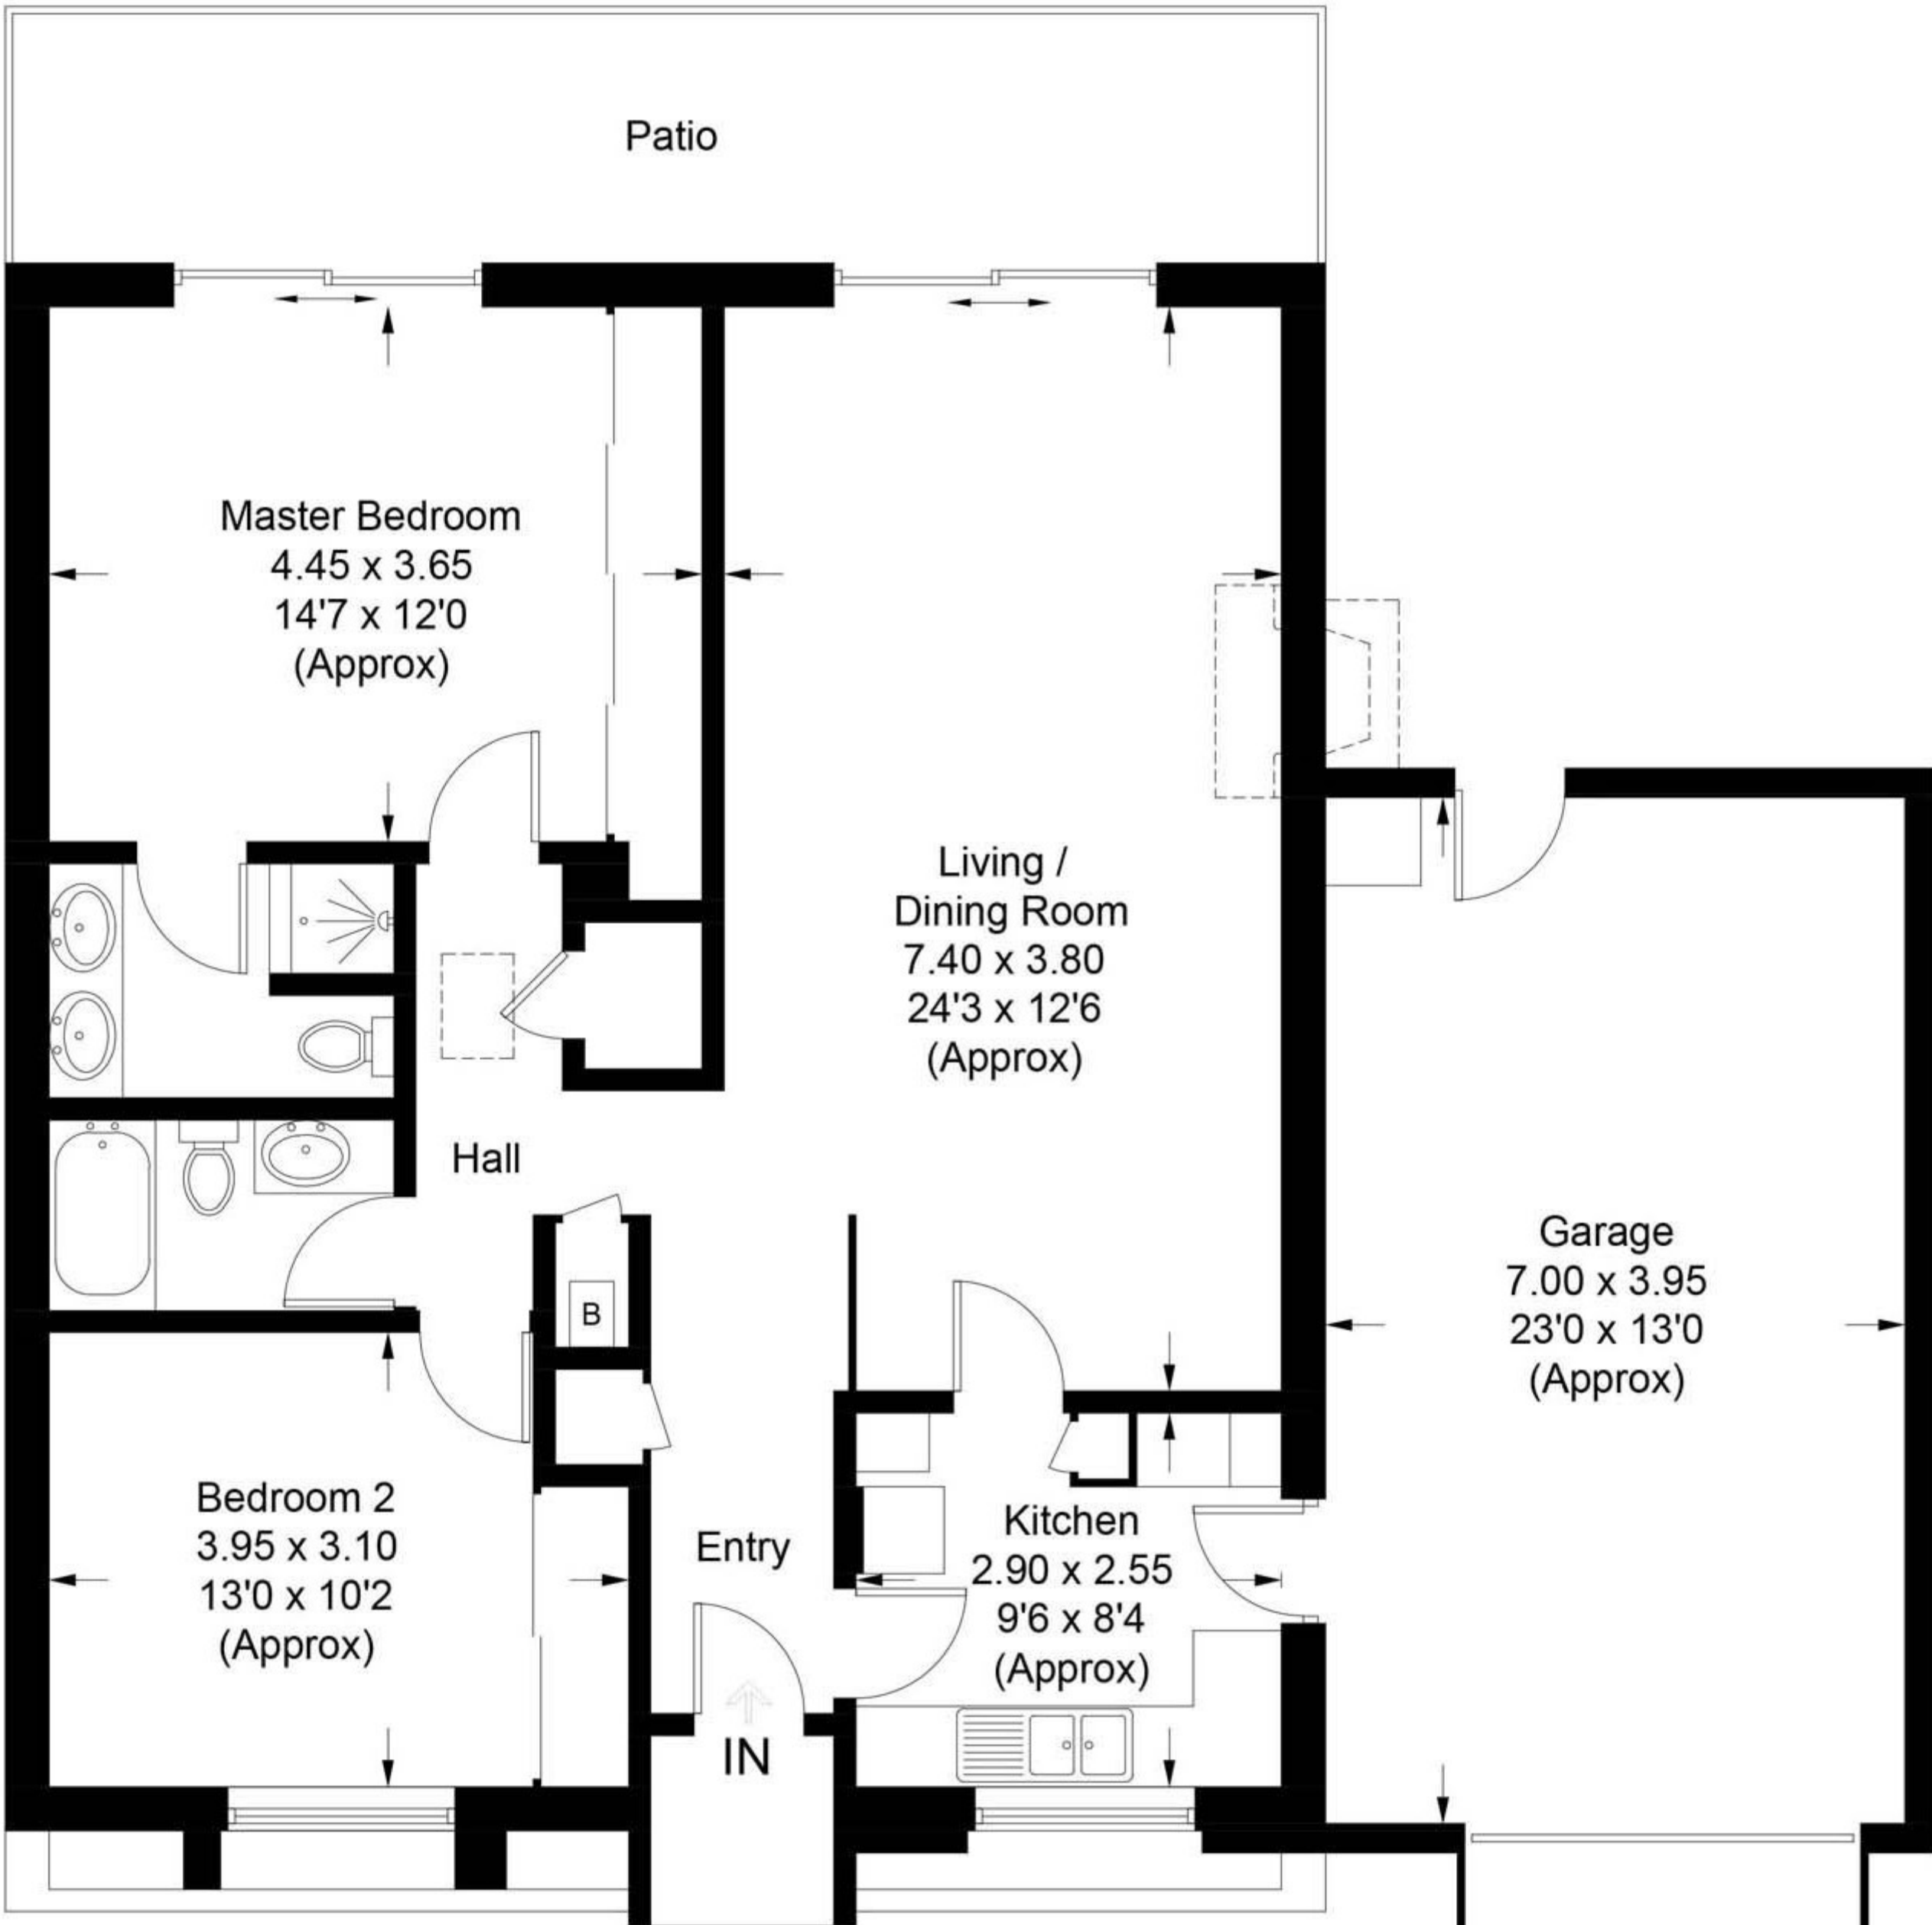

Villa Fuente

Approximate Gross Internal Area = 119.7 sq m / 1289 sq ft
(Including Garage)

CENTURY 21
Rainbow Realty