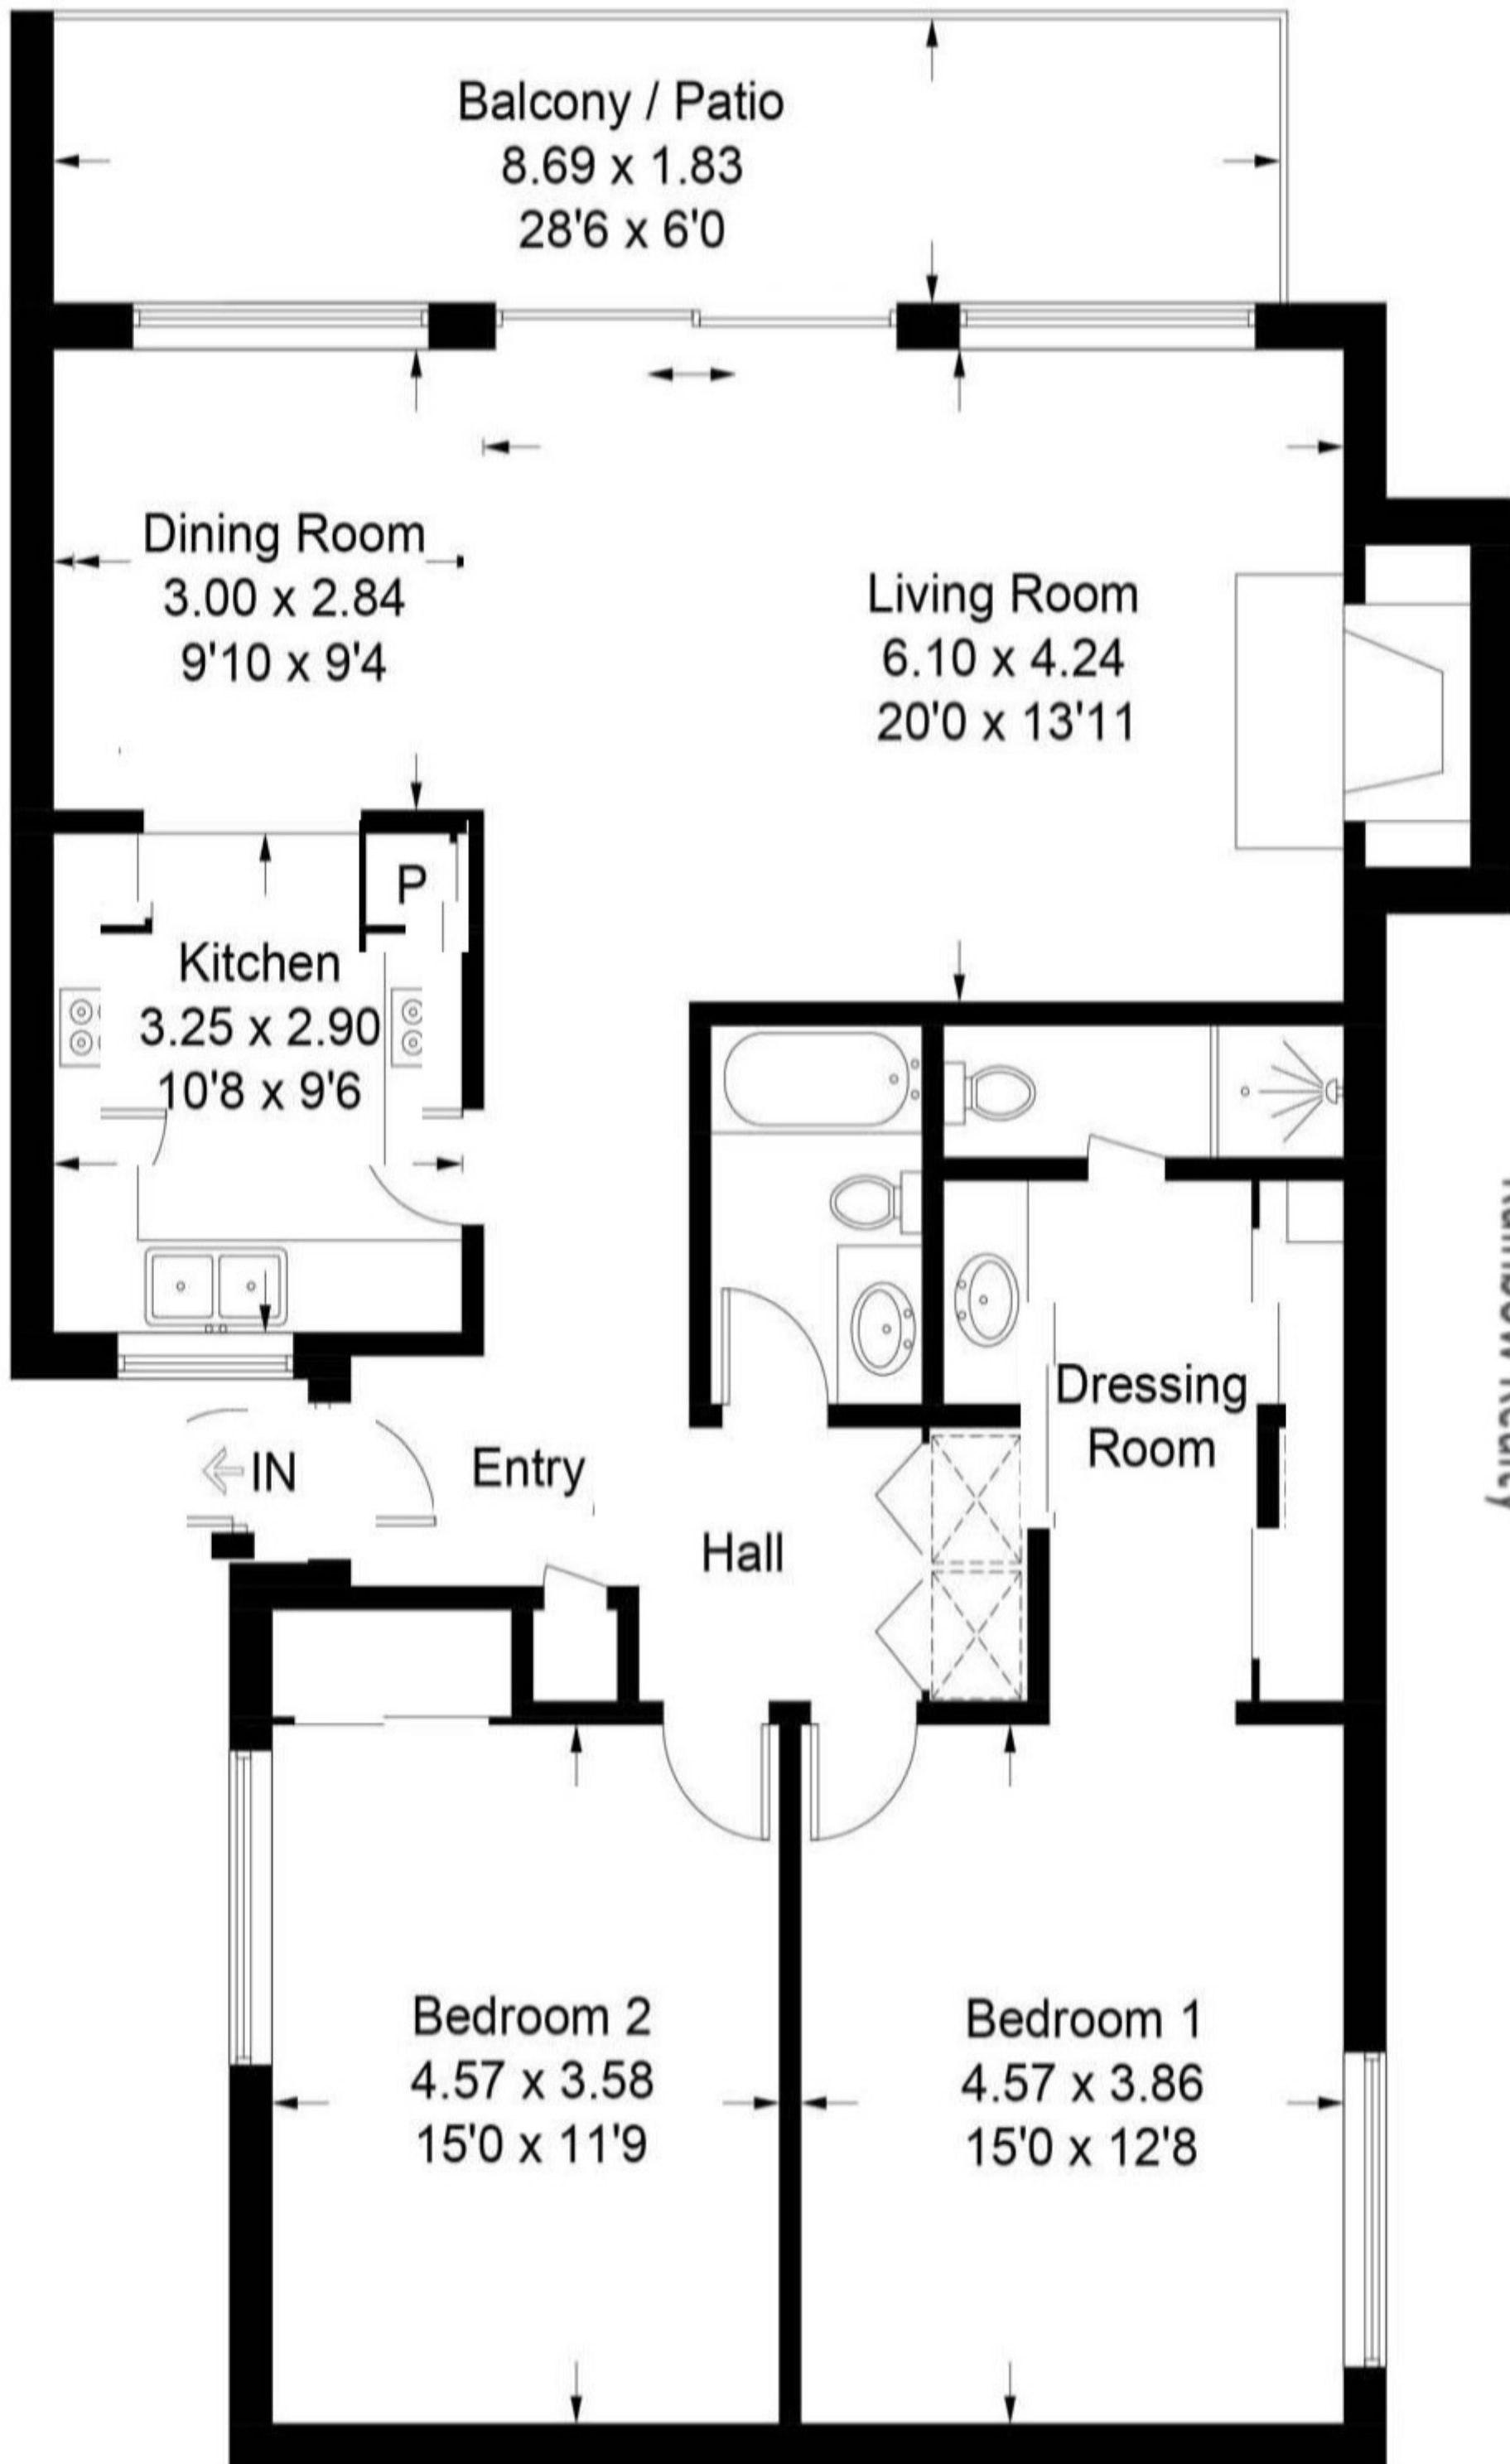

Villa Lugano (End Reversed)

Approximate Gross Internal Area = 107.0 sq m / 1152 sq ft

CENTURY 21
Rainbow Realty