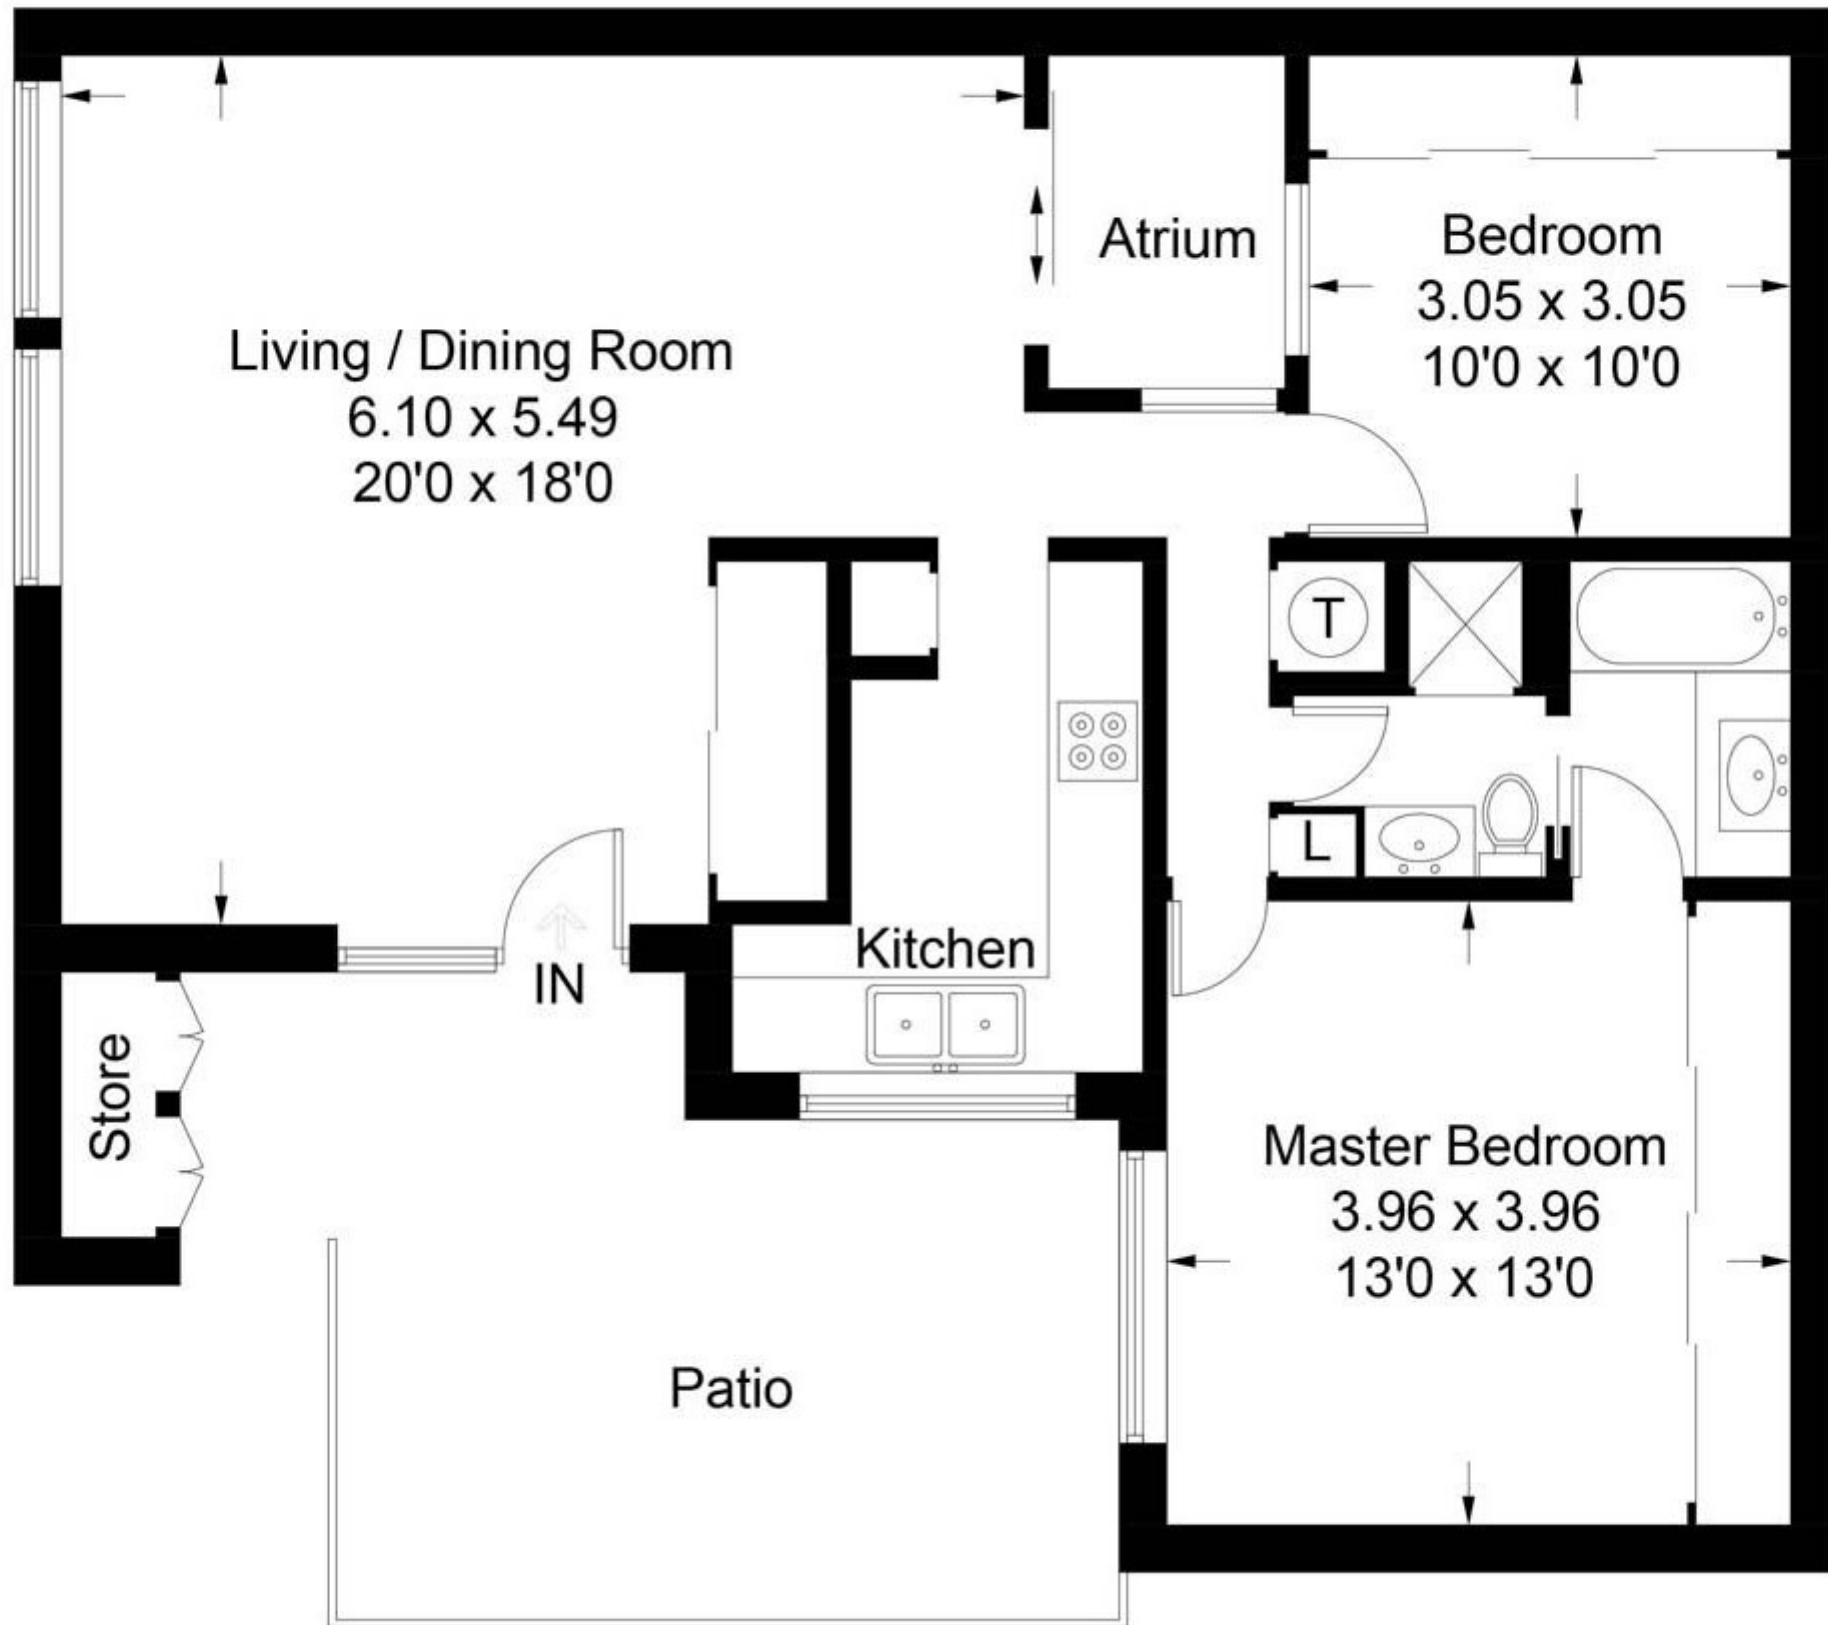

# Villa Nova

Approximate Gross Internal Area = 92.4 sq m / 995 sq ft

**CENTURY 21**  
Rainbow Realty