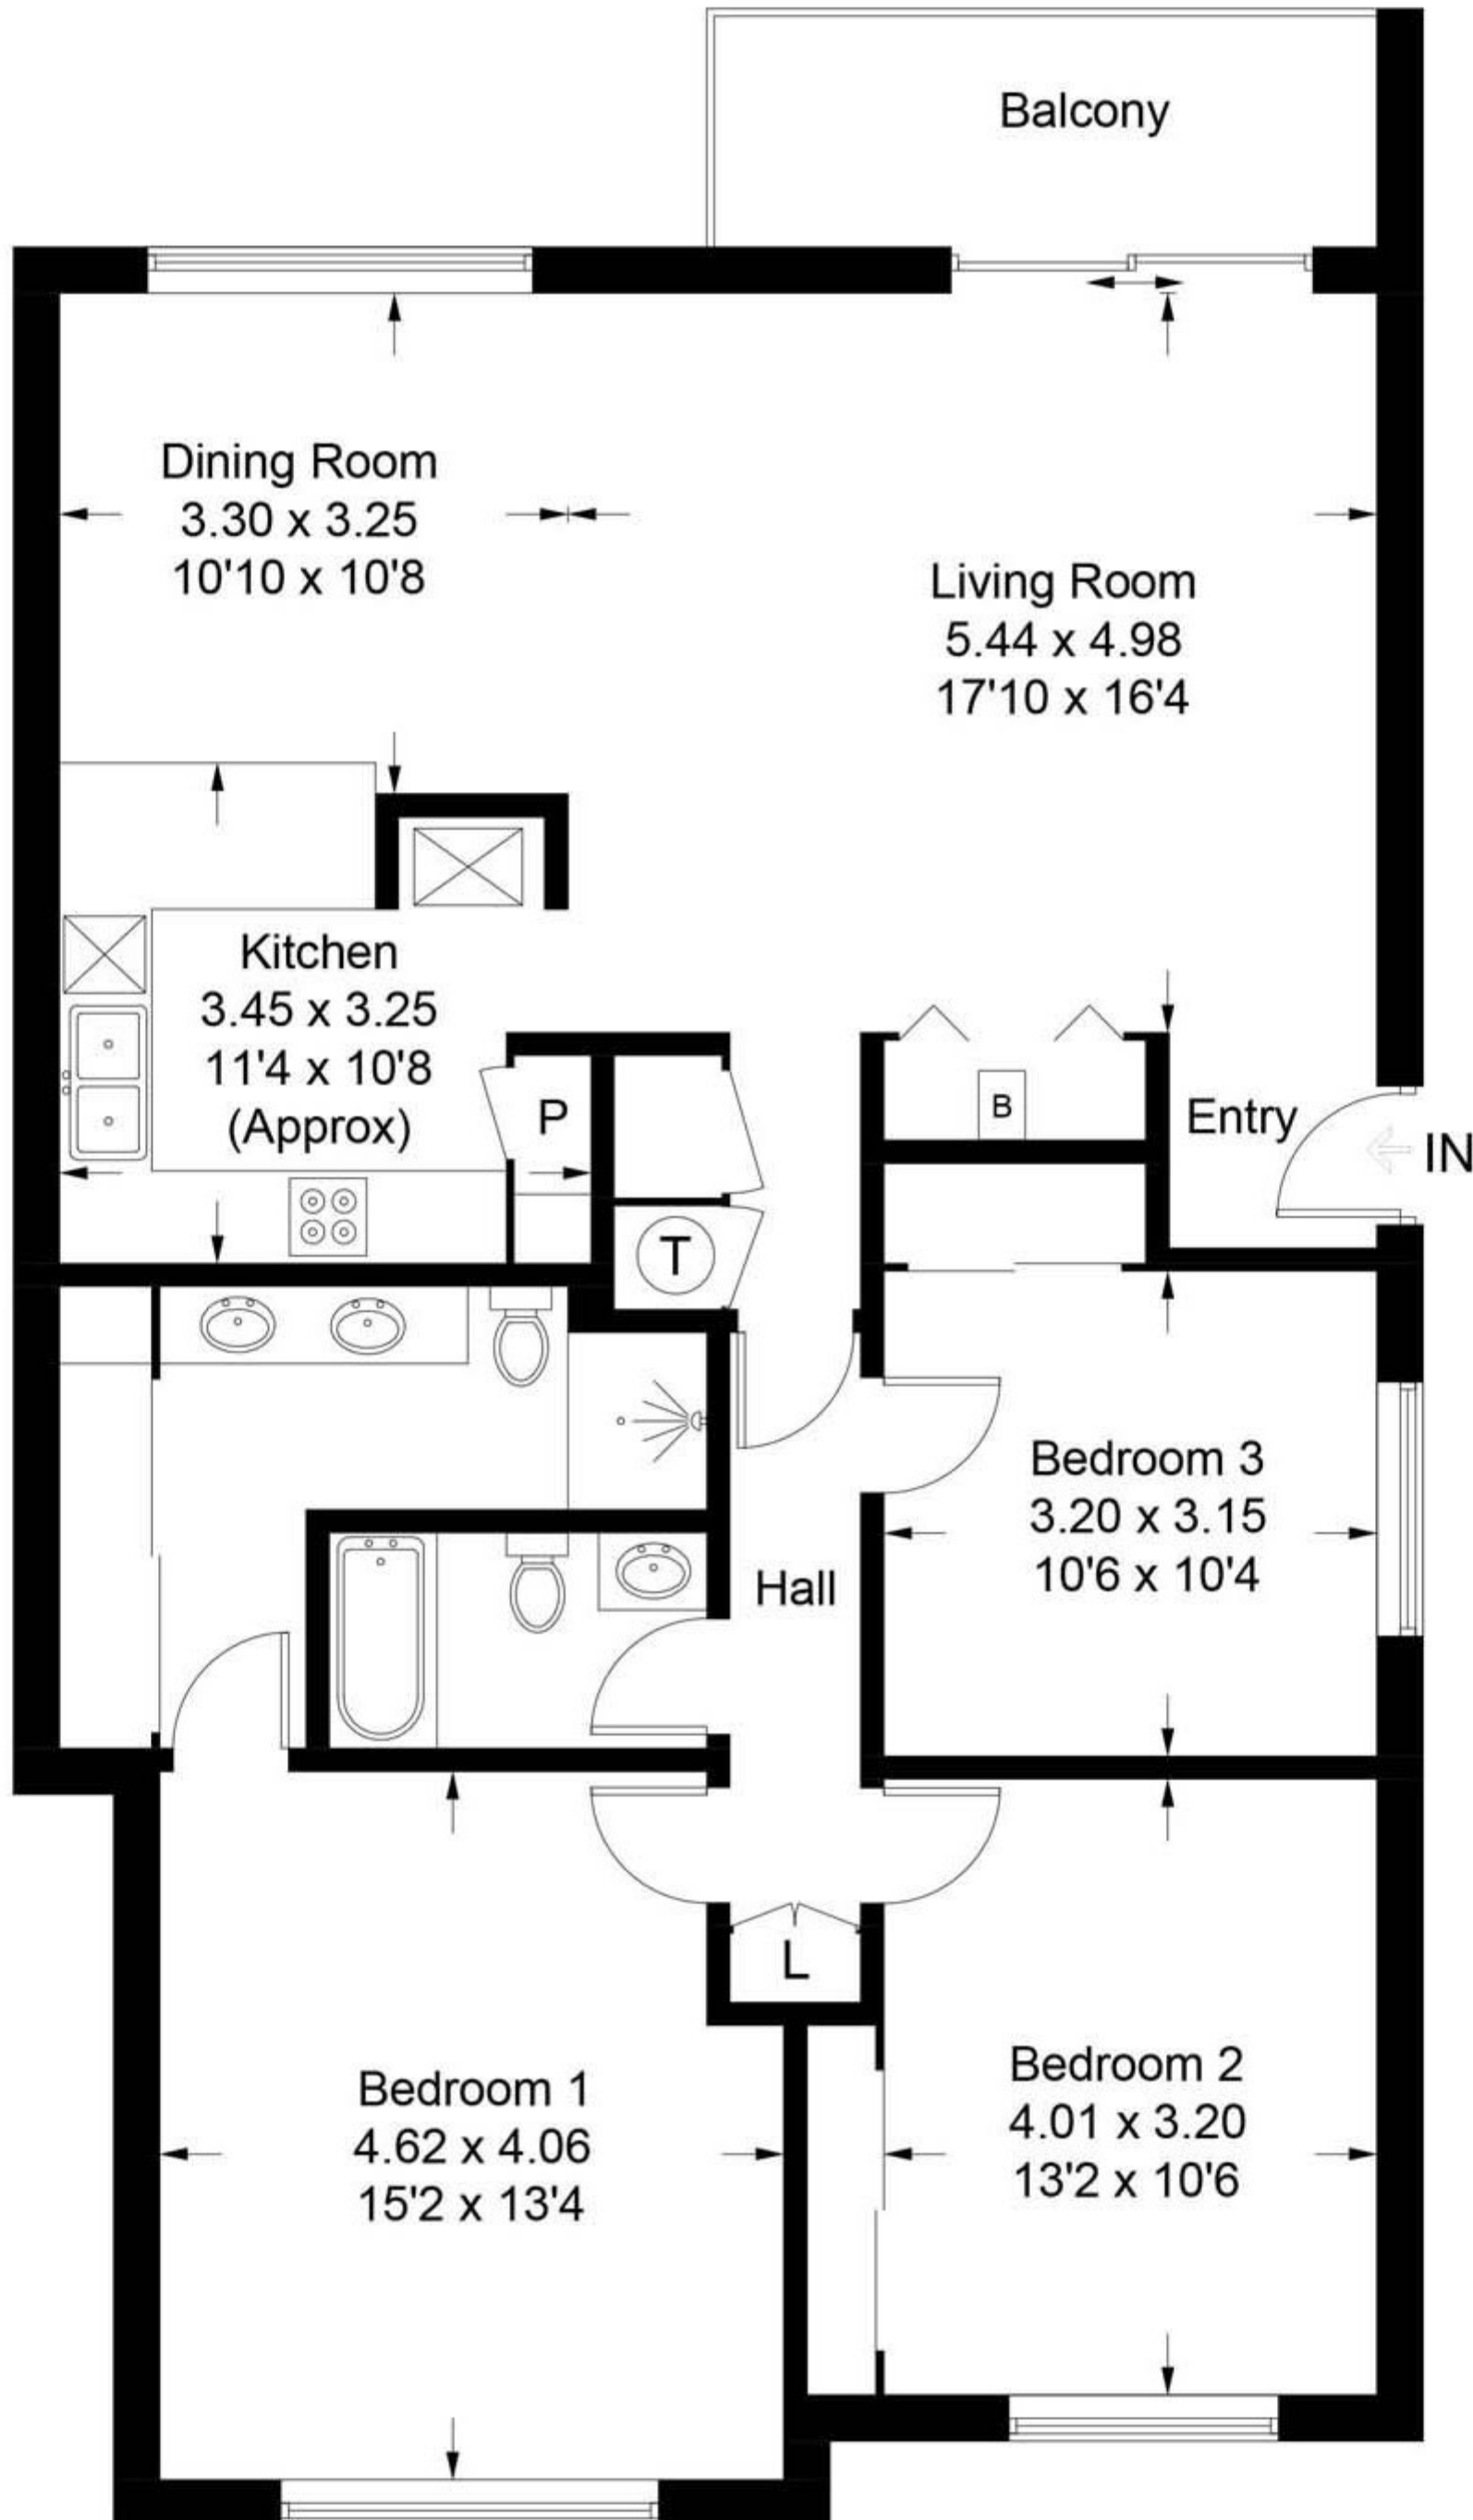

Villa Nueva 1

Approximate Gross Internal Area = 128.2 sq m / 1380 sq f

CENTURY 21
Rainbow Realty