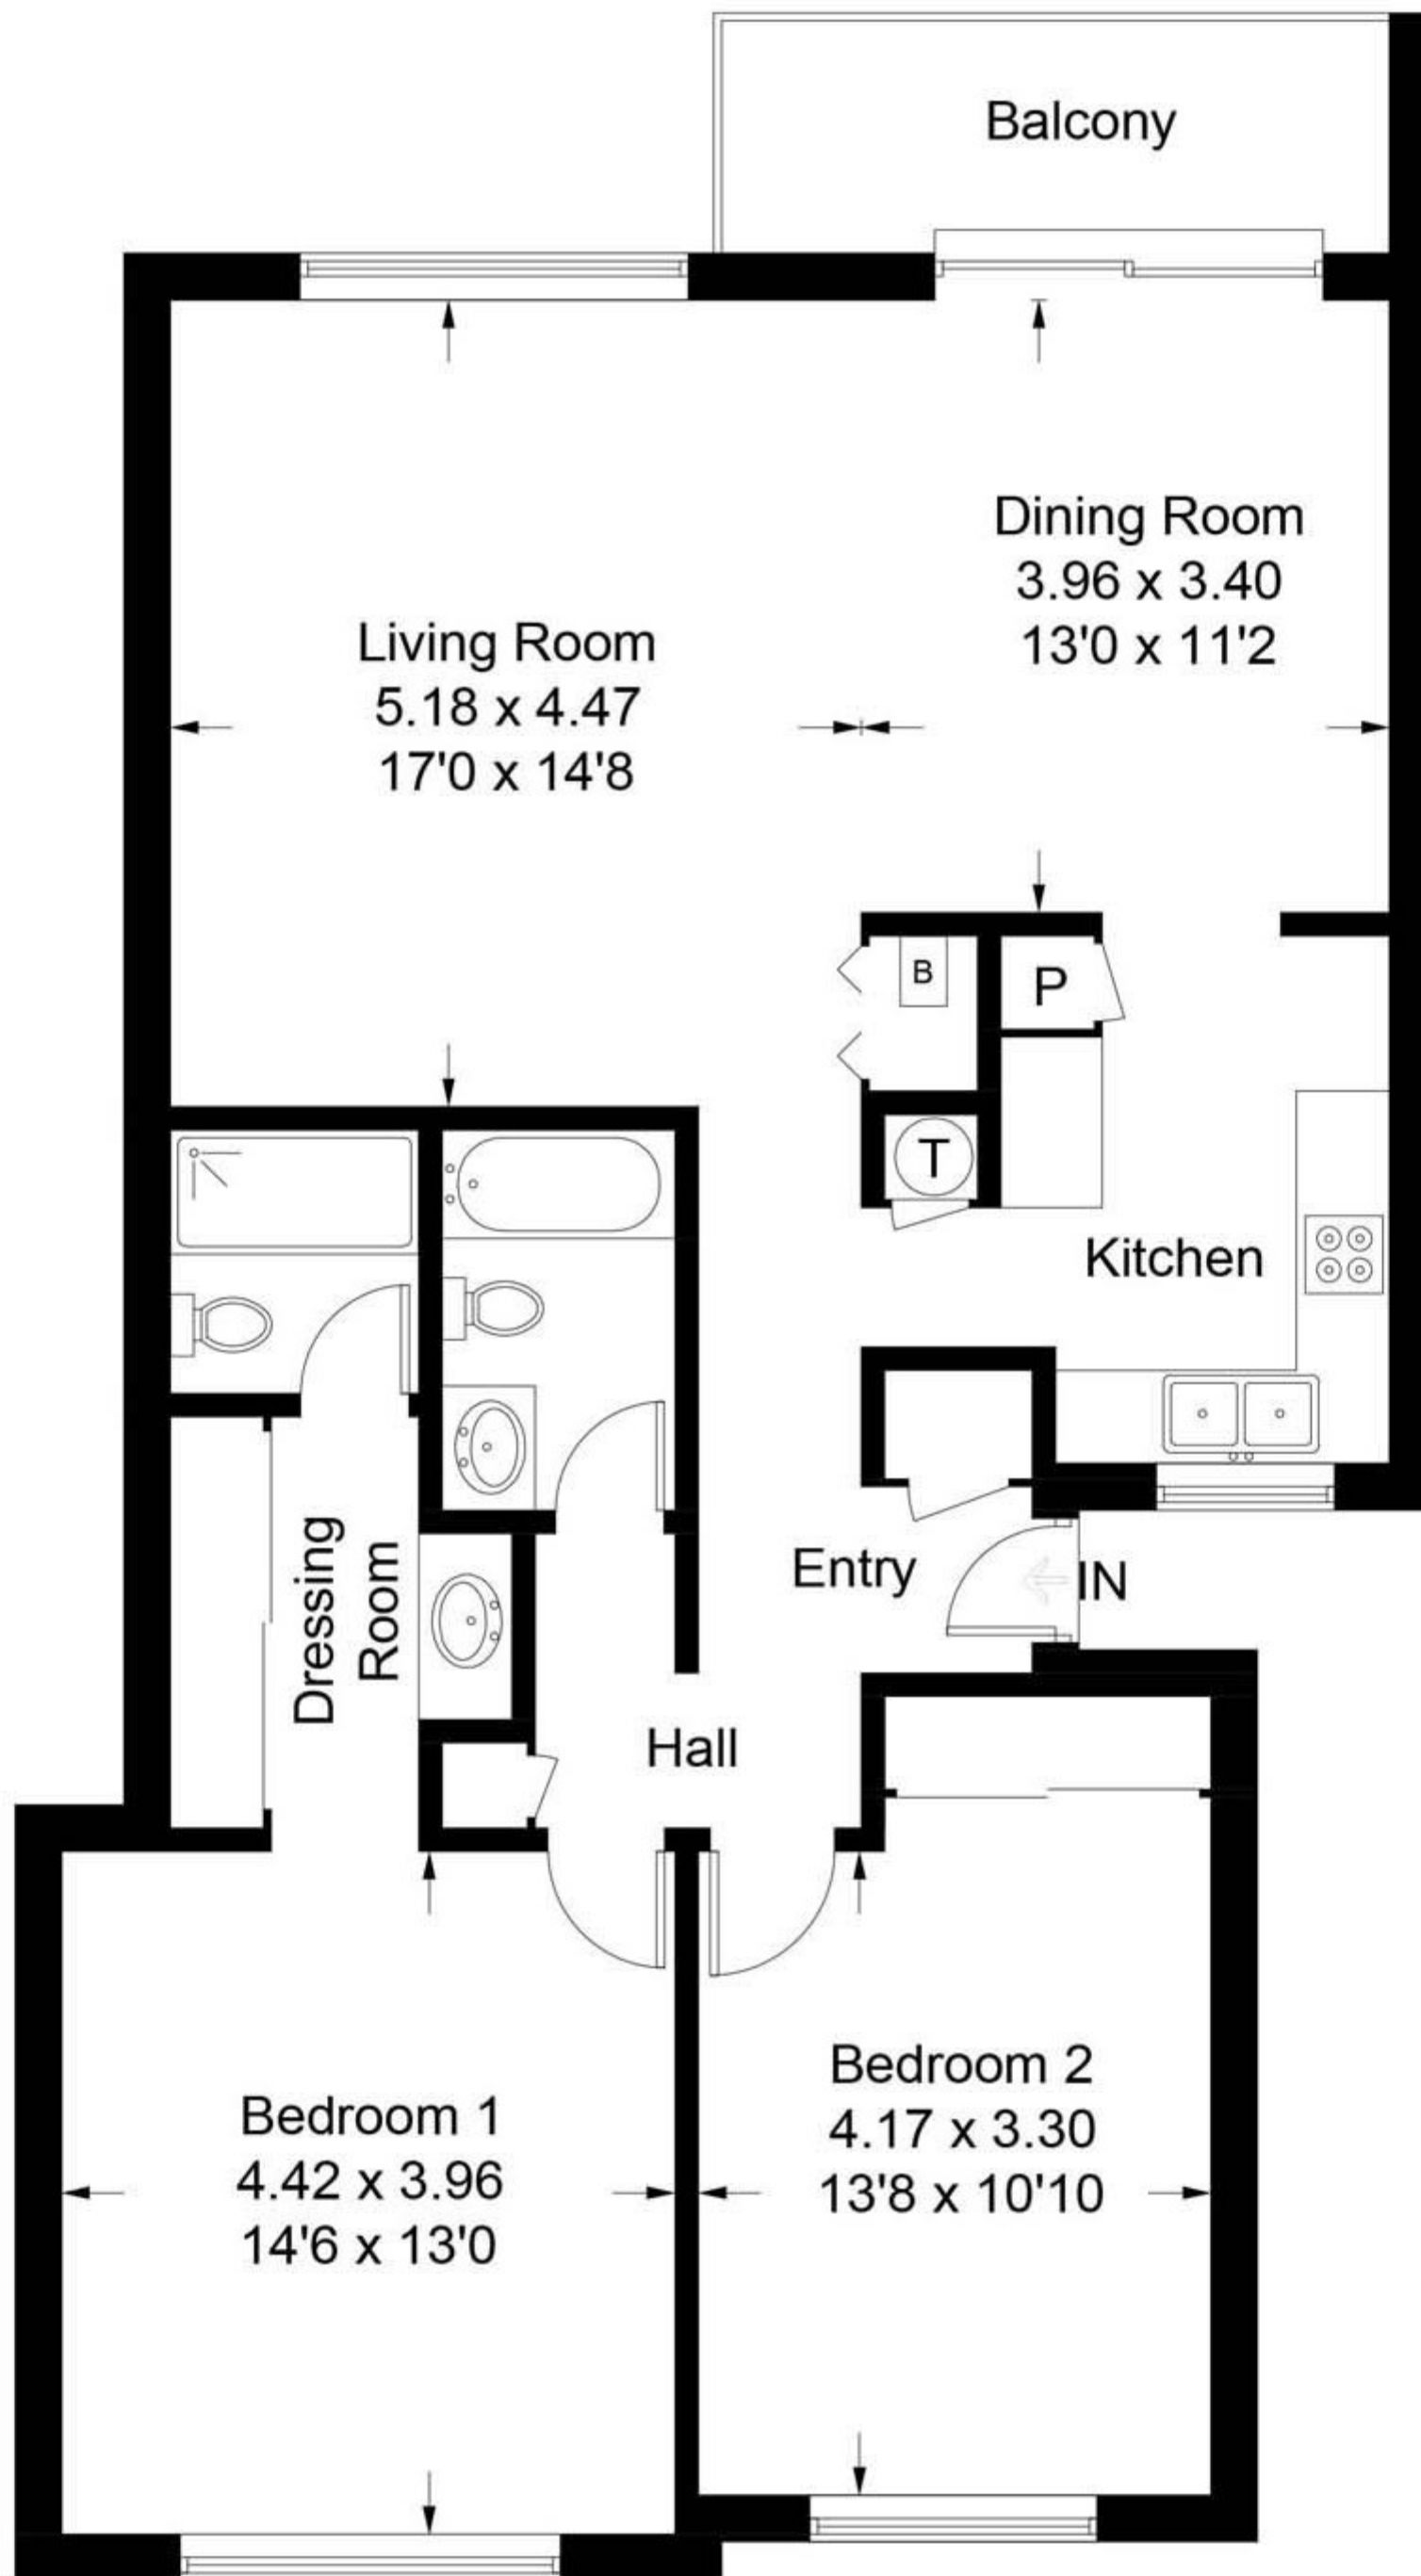

# Villa Nueva 2

Approximate Gross Internal Area = 114.3 sq m / 1230 sq ft

**CENTURY 21**  
Rainbow Realty

Illustration for identification purposes only, measurements are approximate, not to scale. FloorplansUsketch.com © 2017 (ID367280)