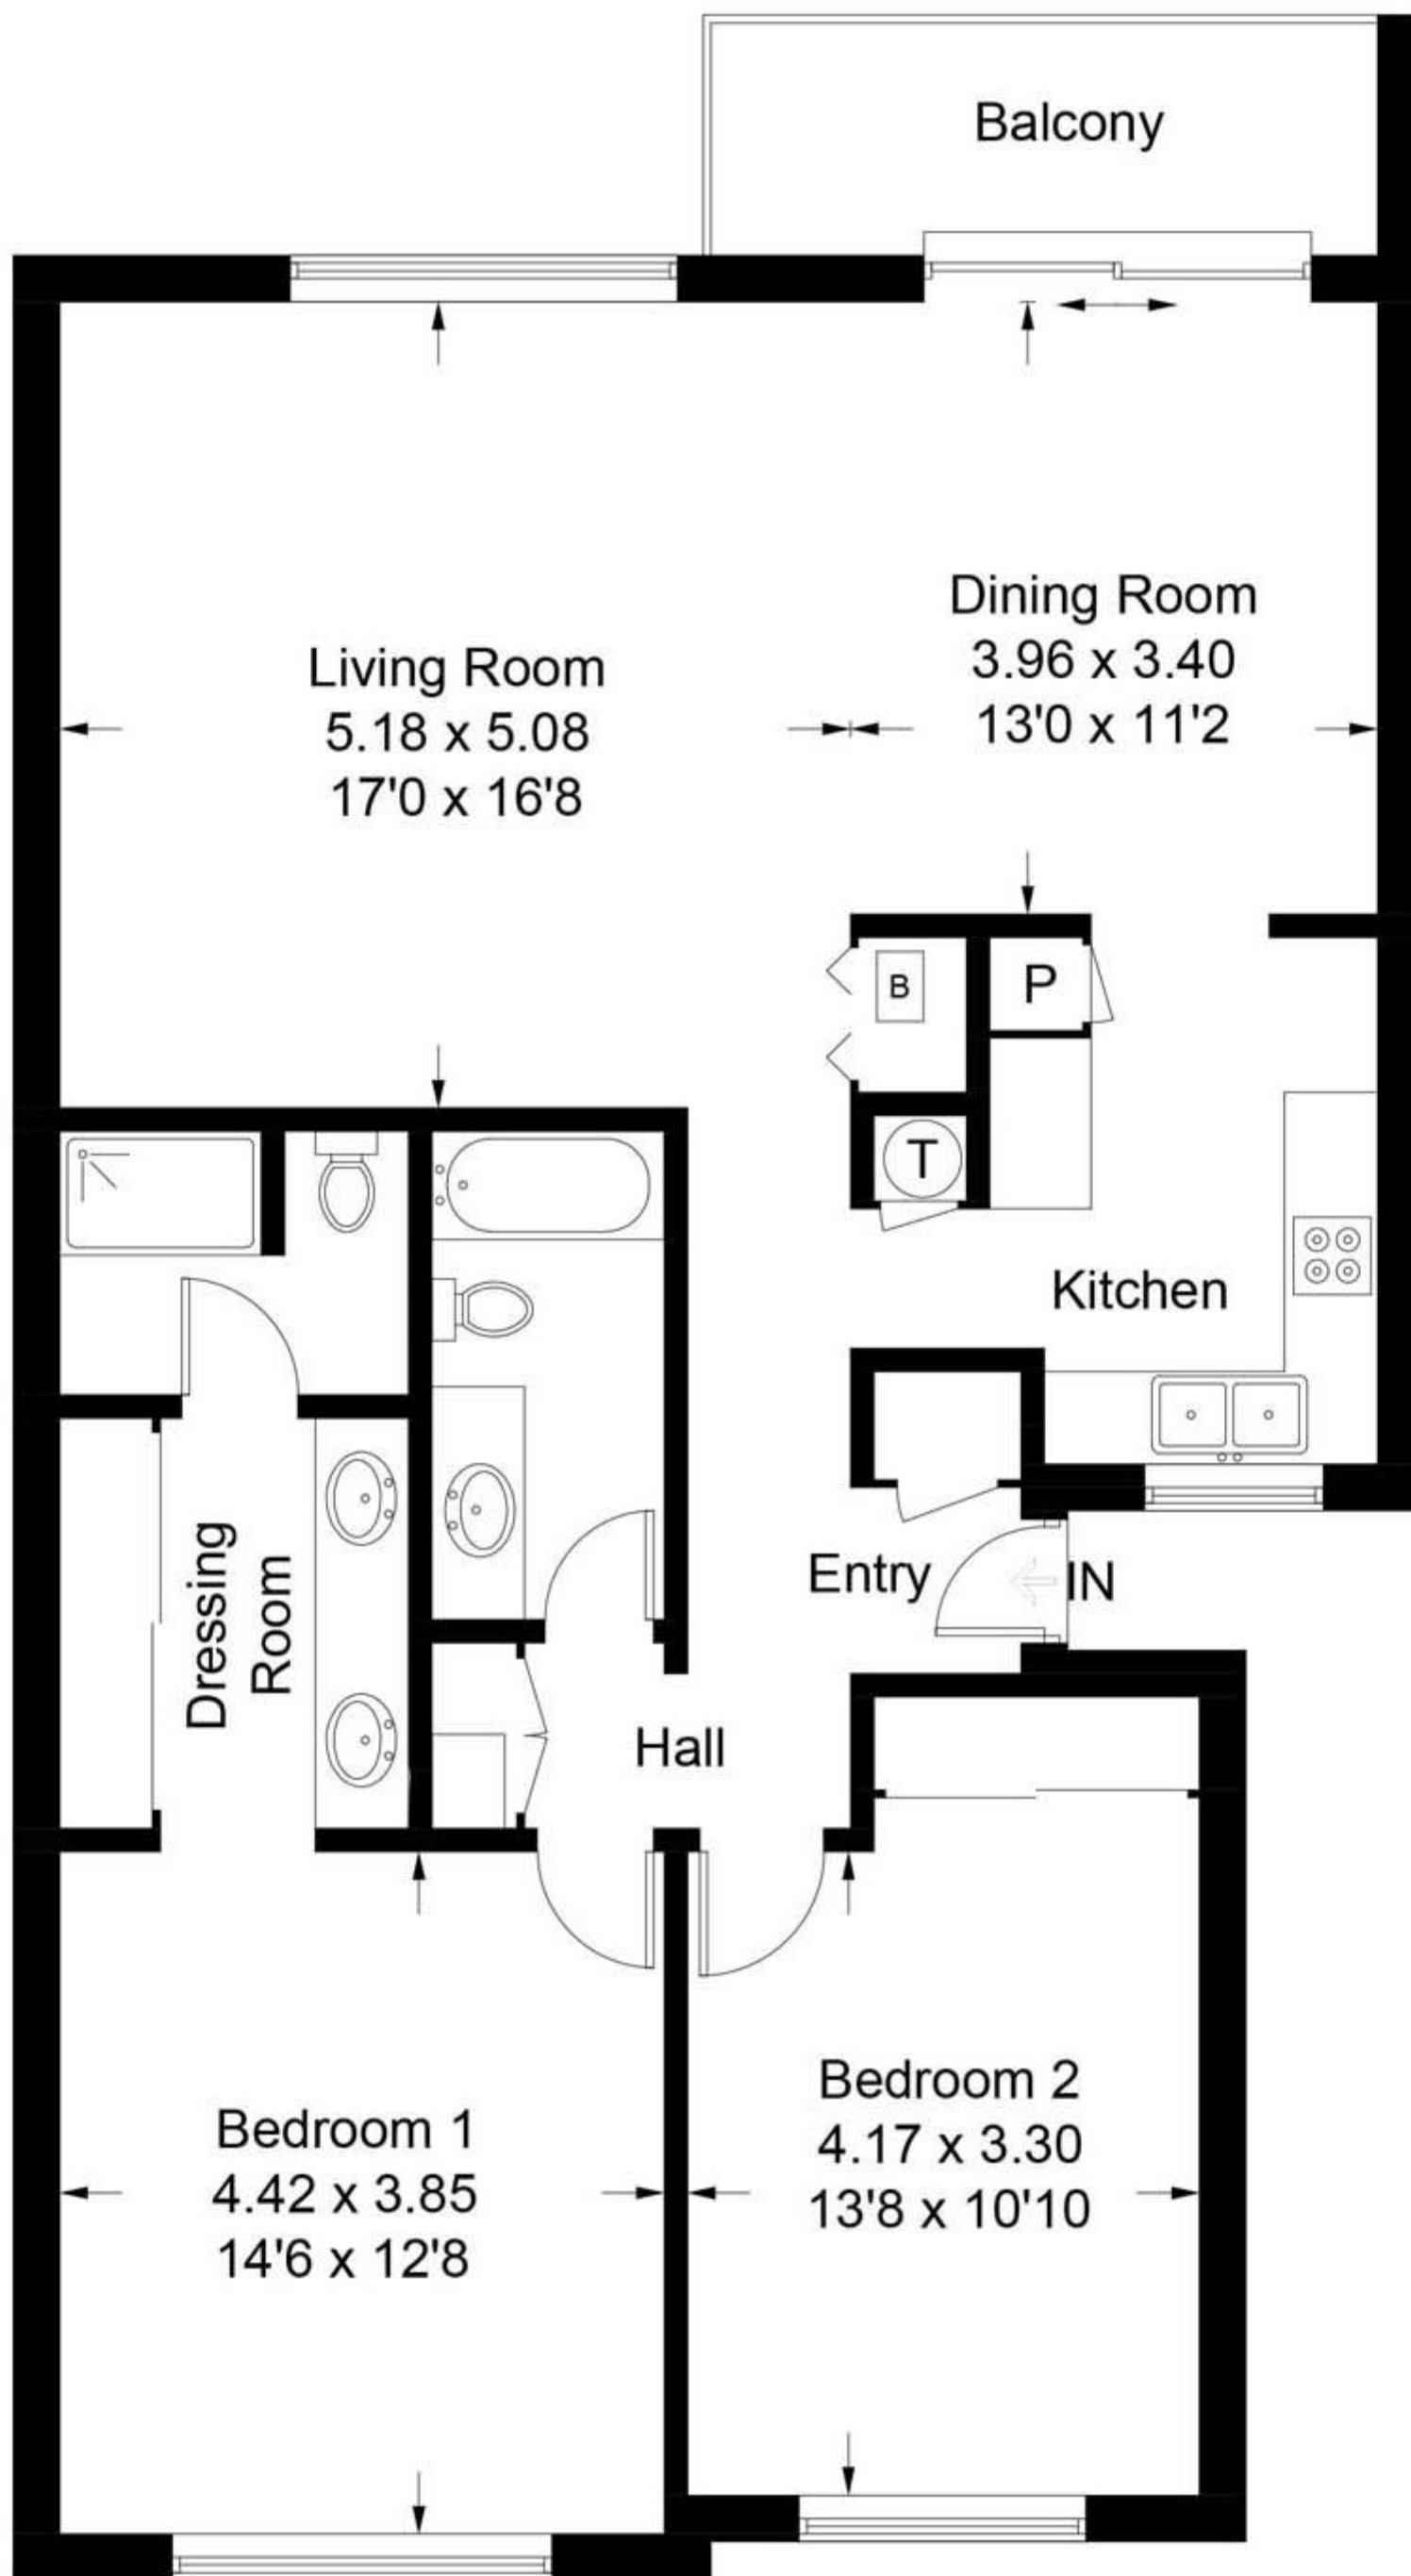

Villa Nueva 3

Approximate Gross Internal Area = 118 sq m / 1270 sq ft

CENTURY 21
Rainbow Realty