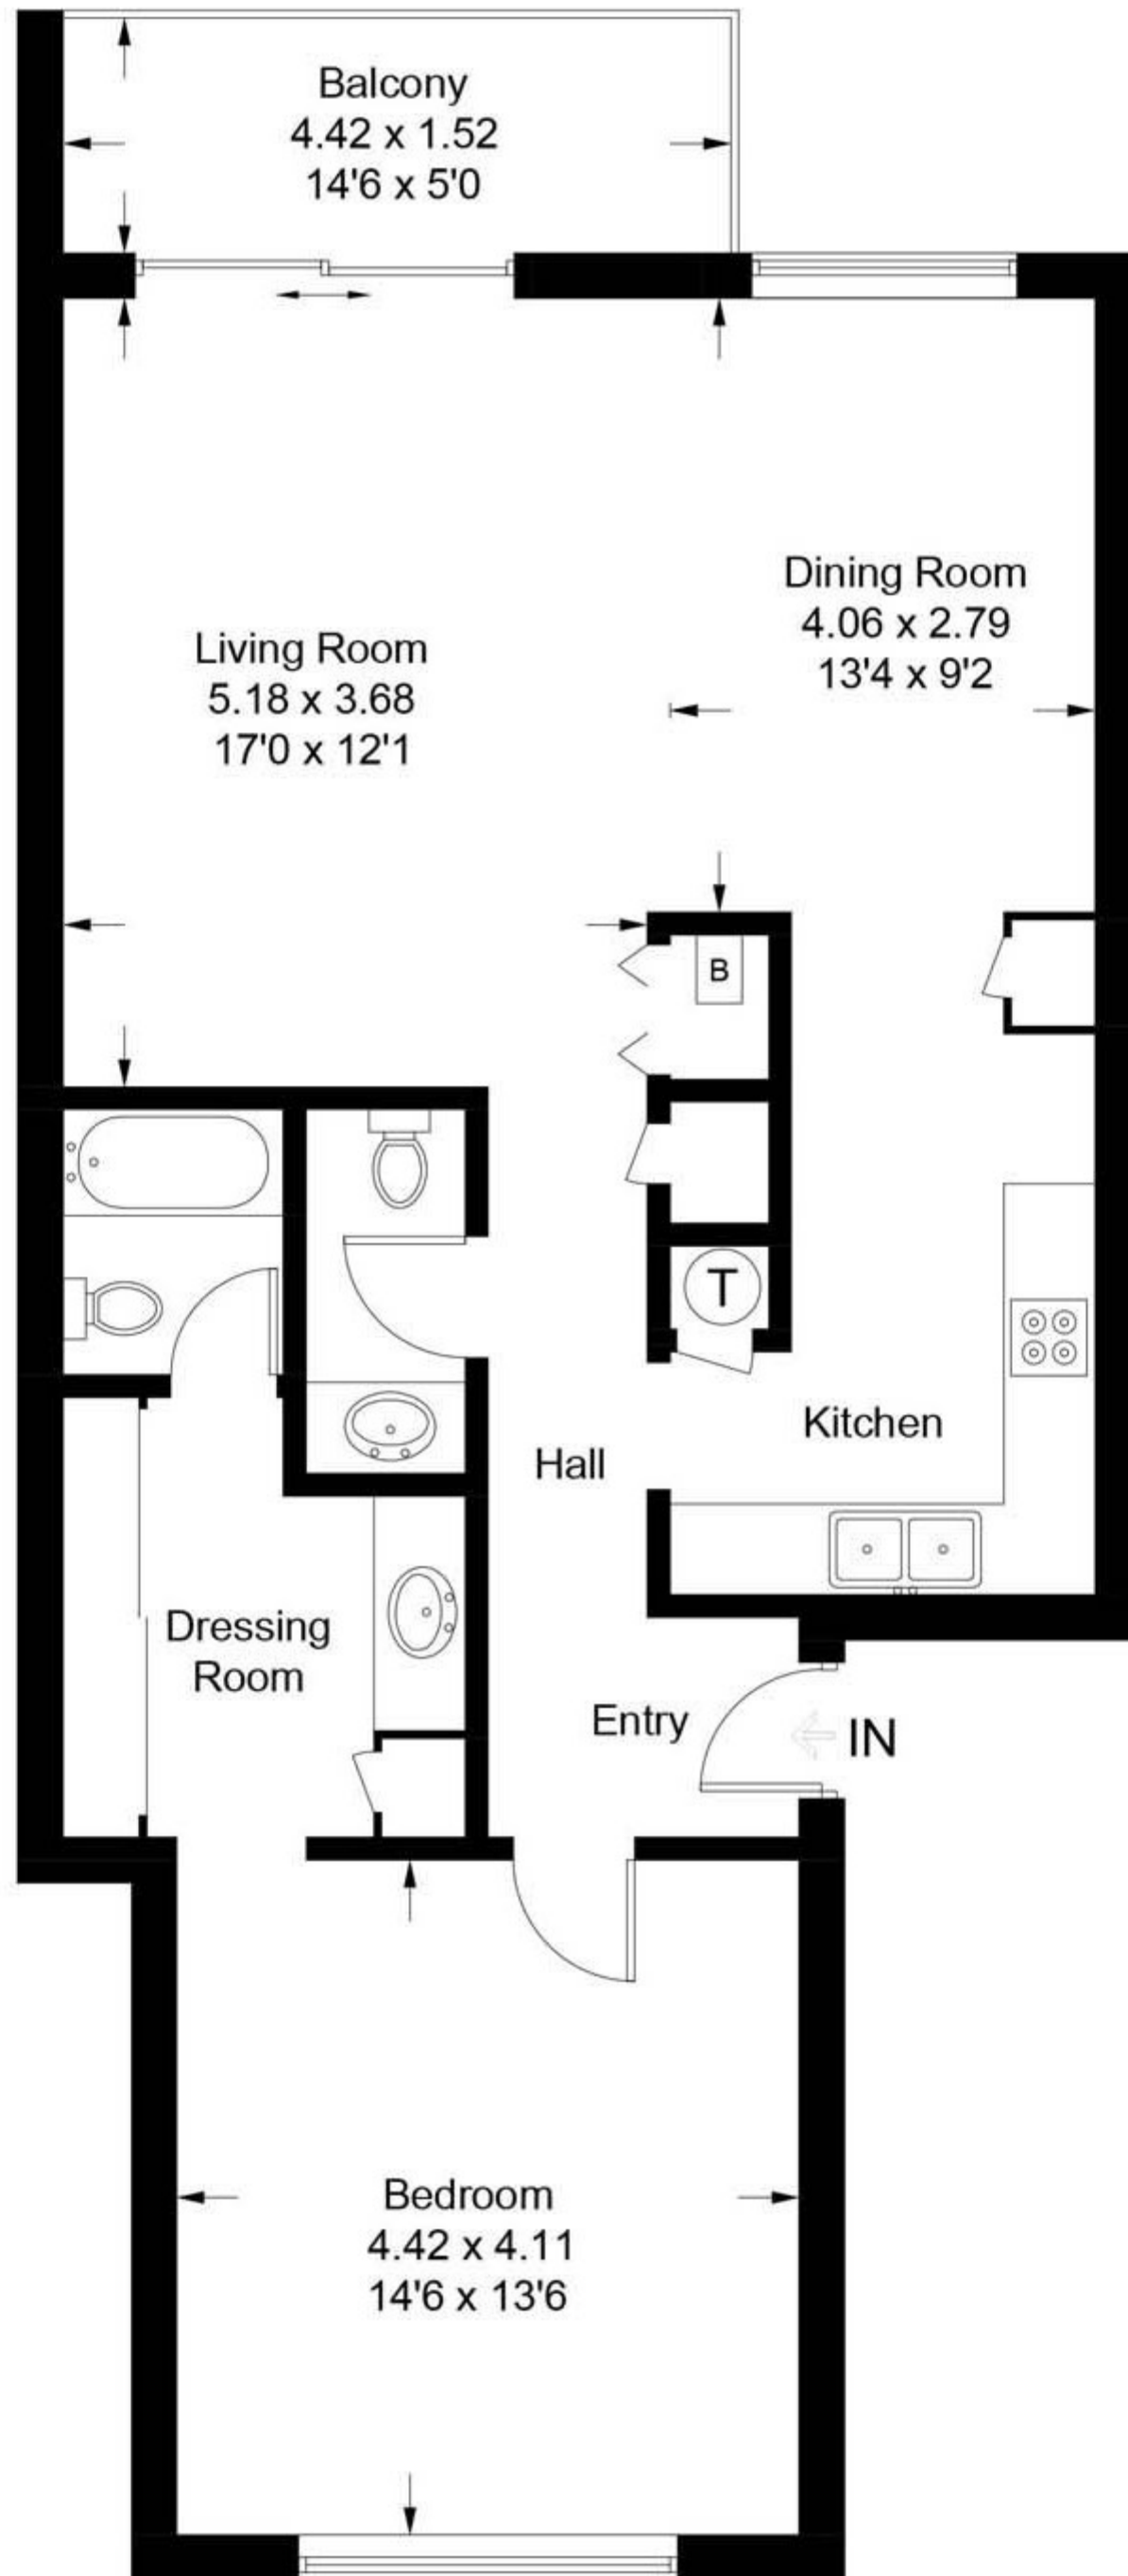

Villa Nueva 4

Approximate Gross Internal Area = 81.6 sq m / 878 sq ft

CENTURY 21
Rainbow Realty