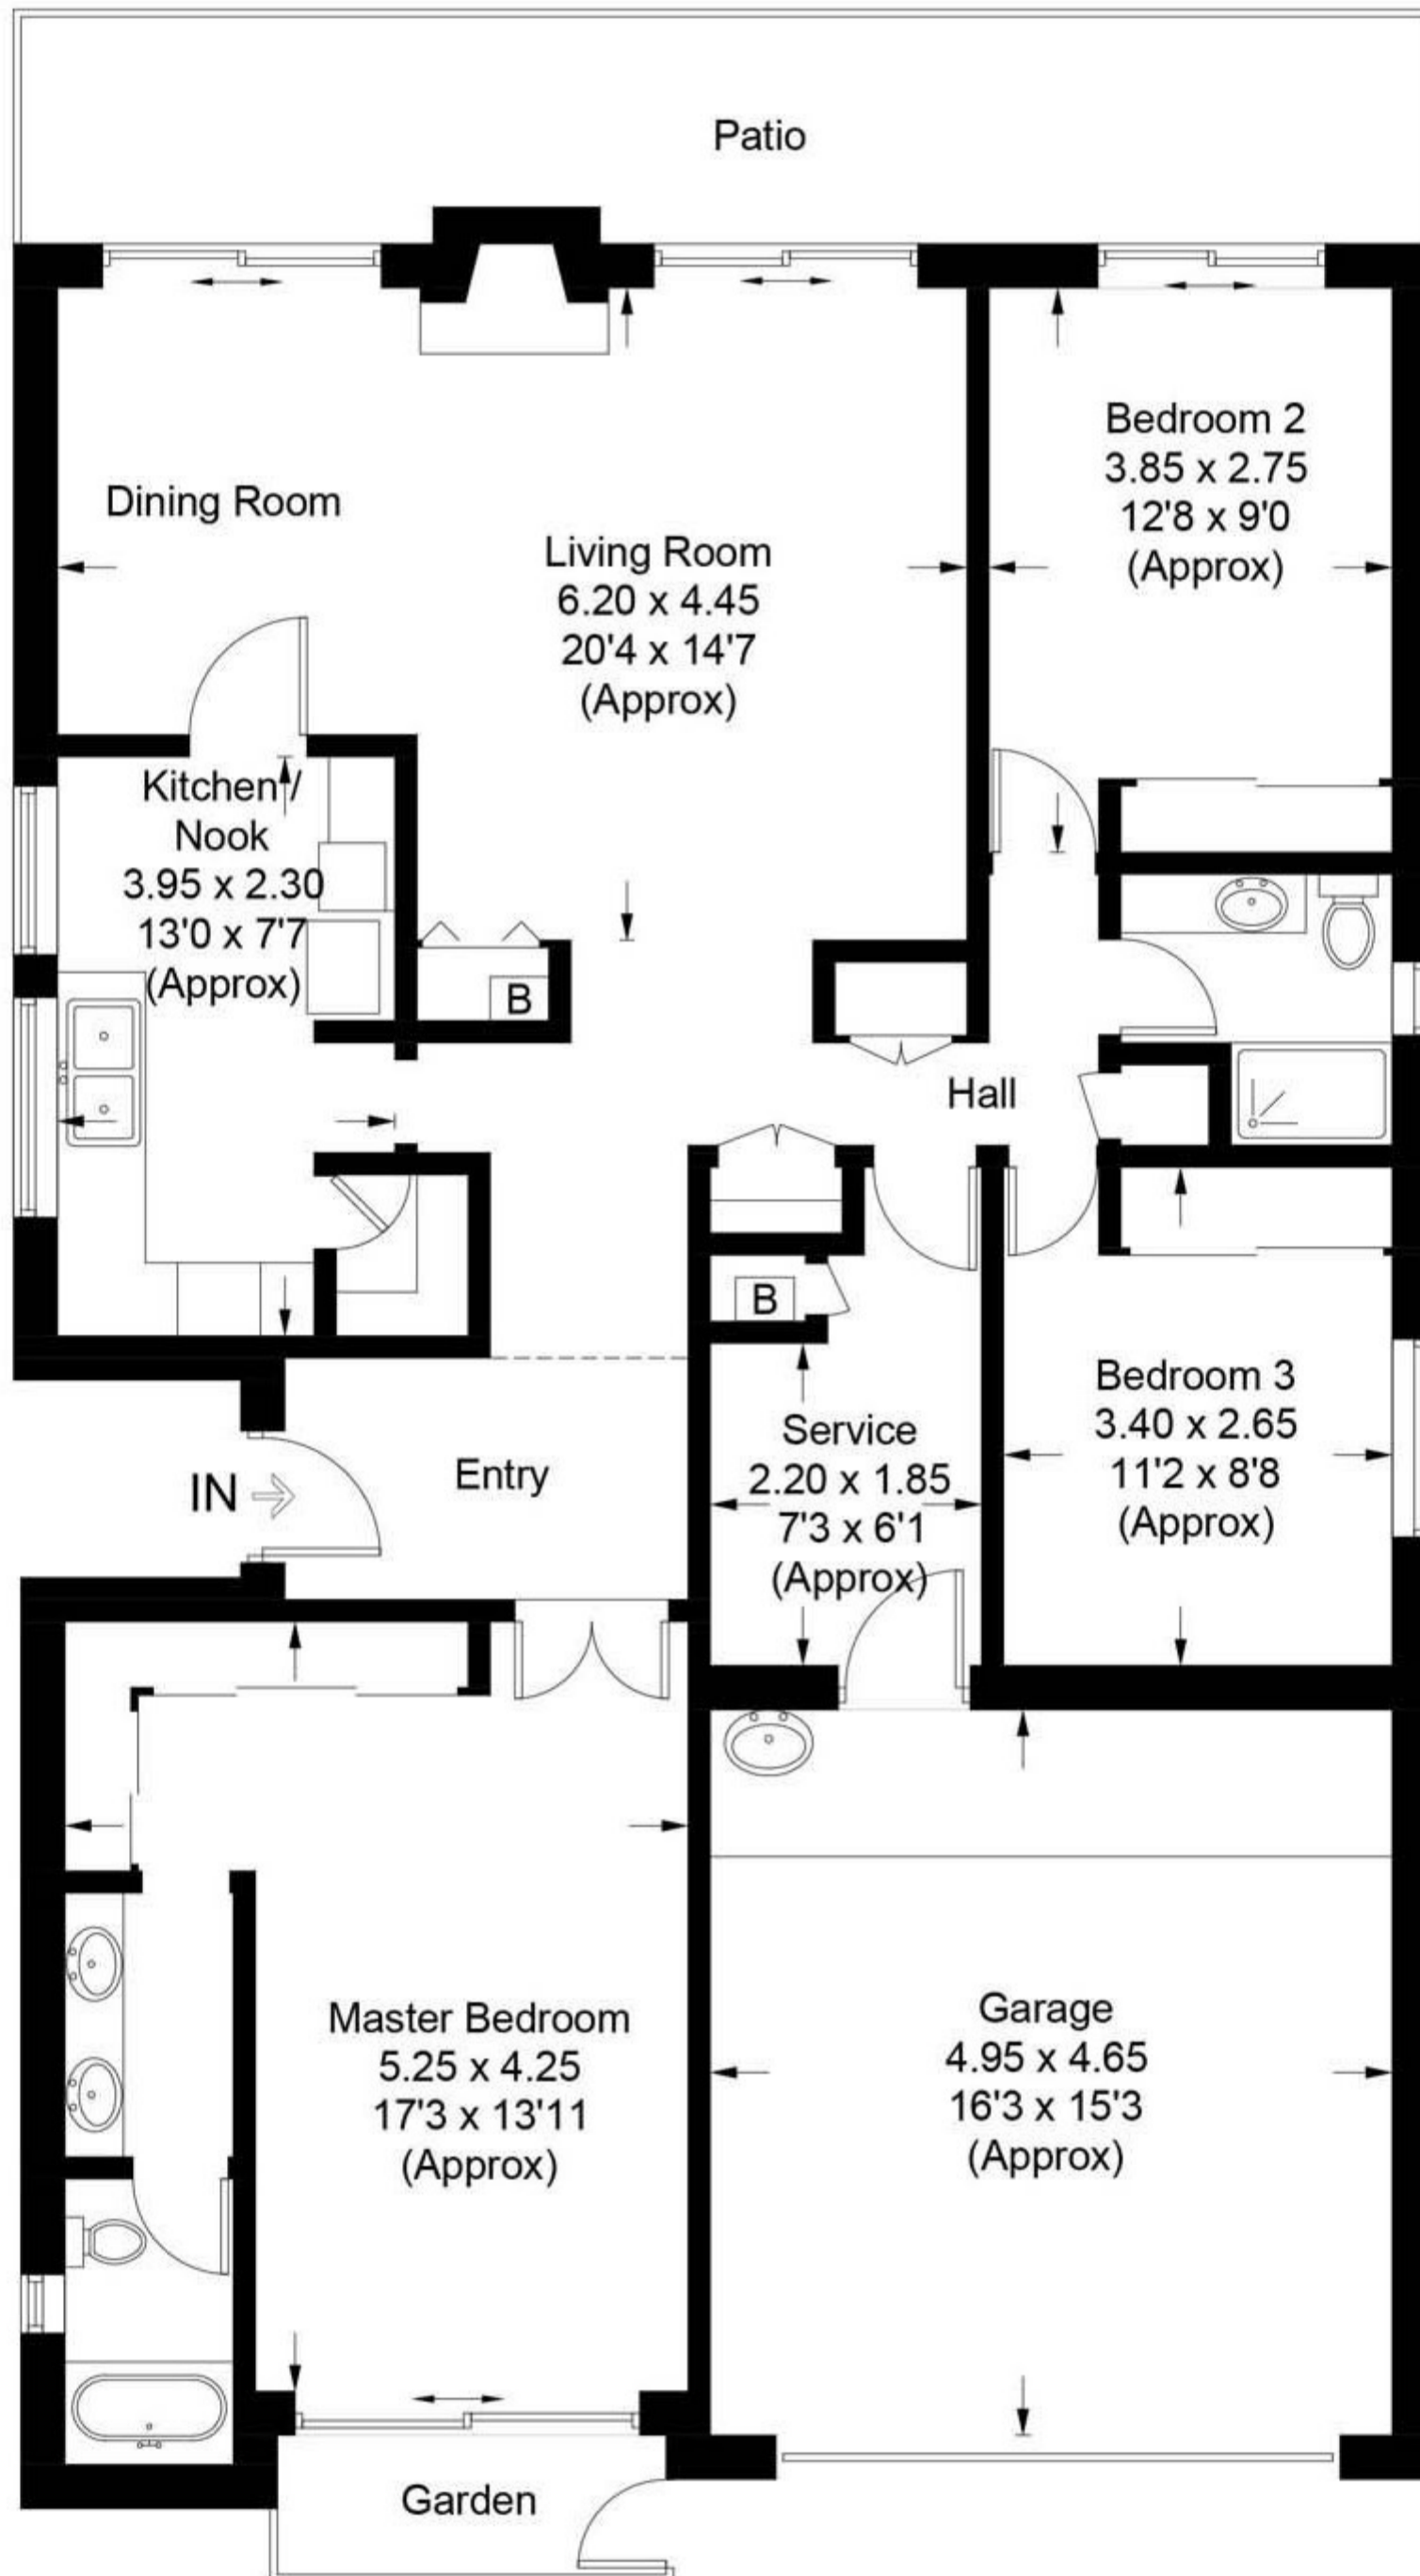

Villa Paraisa

Approximate Gross Internal Area = 165.8 sq m / 1785 sq ft

CENTURY 21
Rainbow Realty