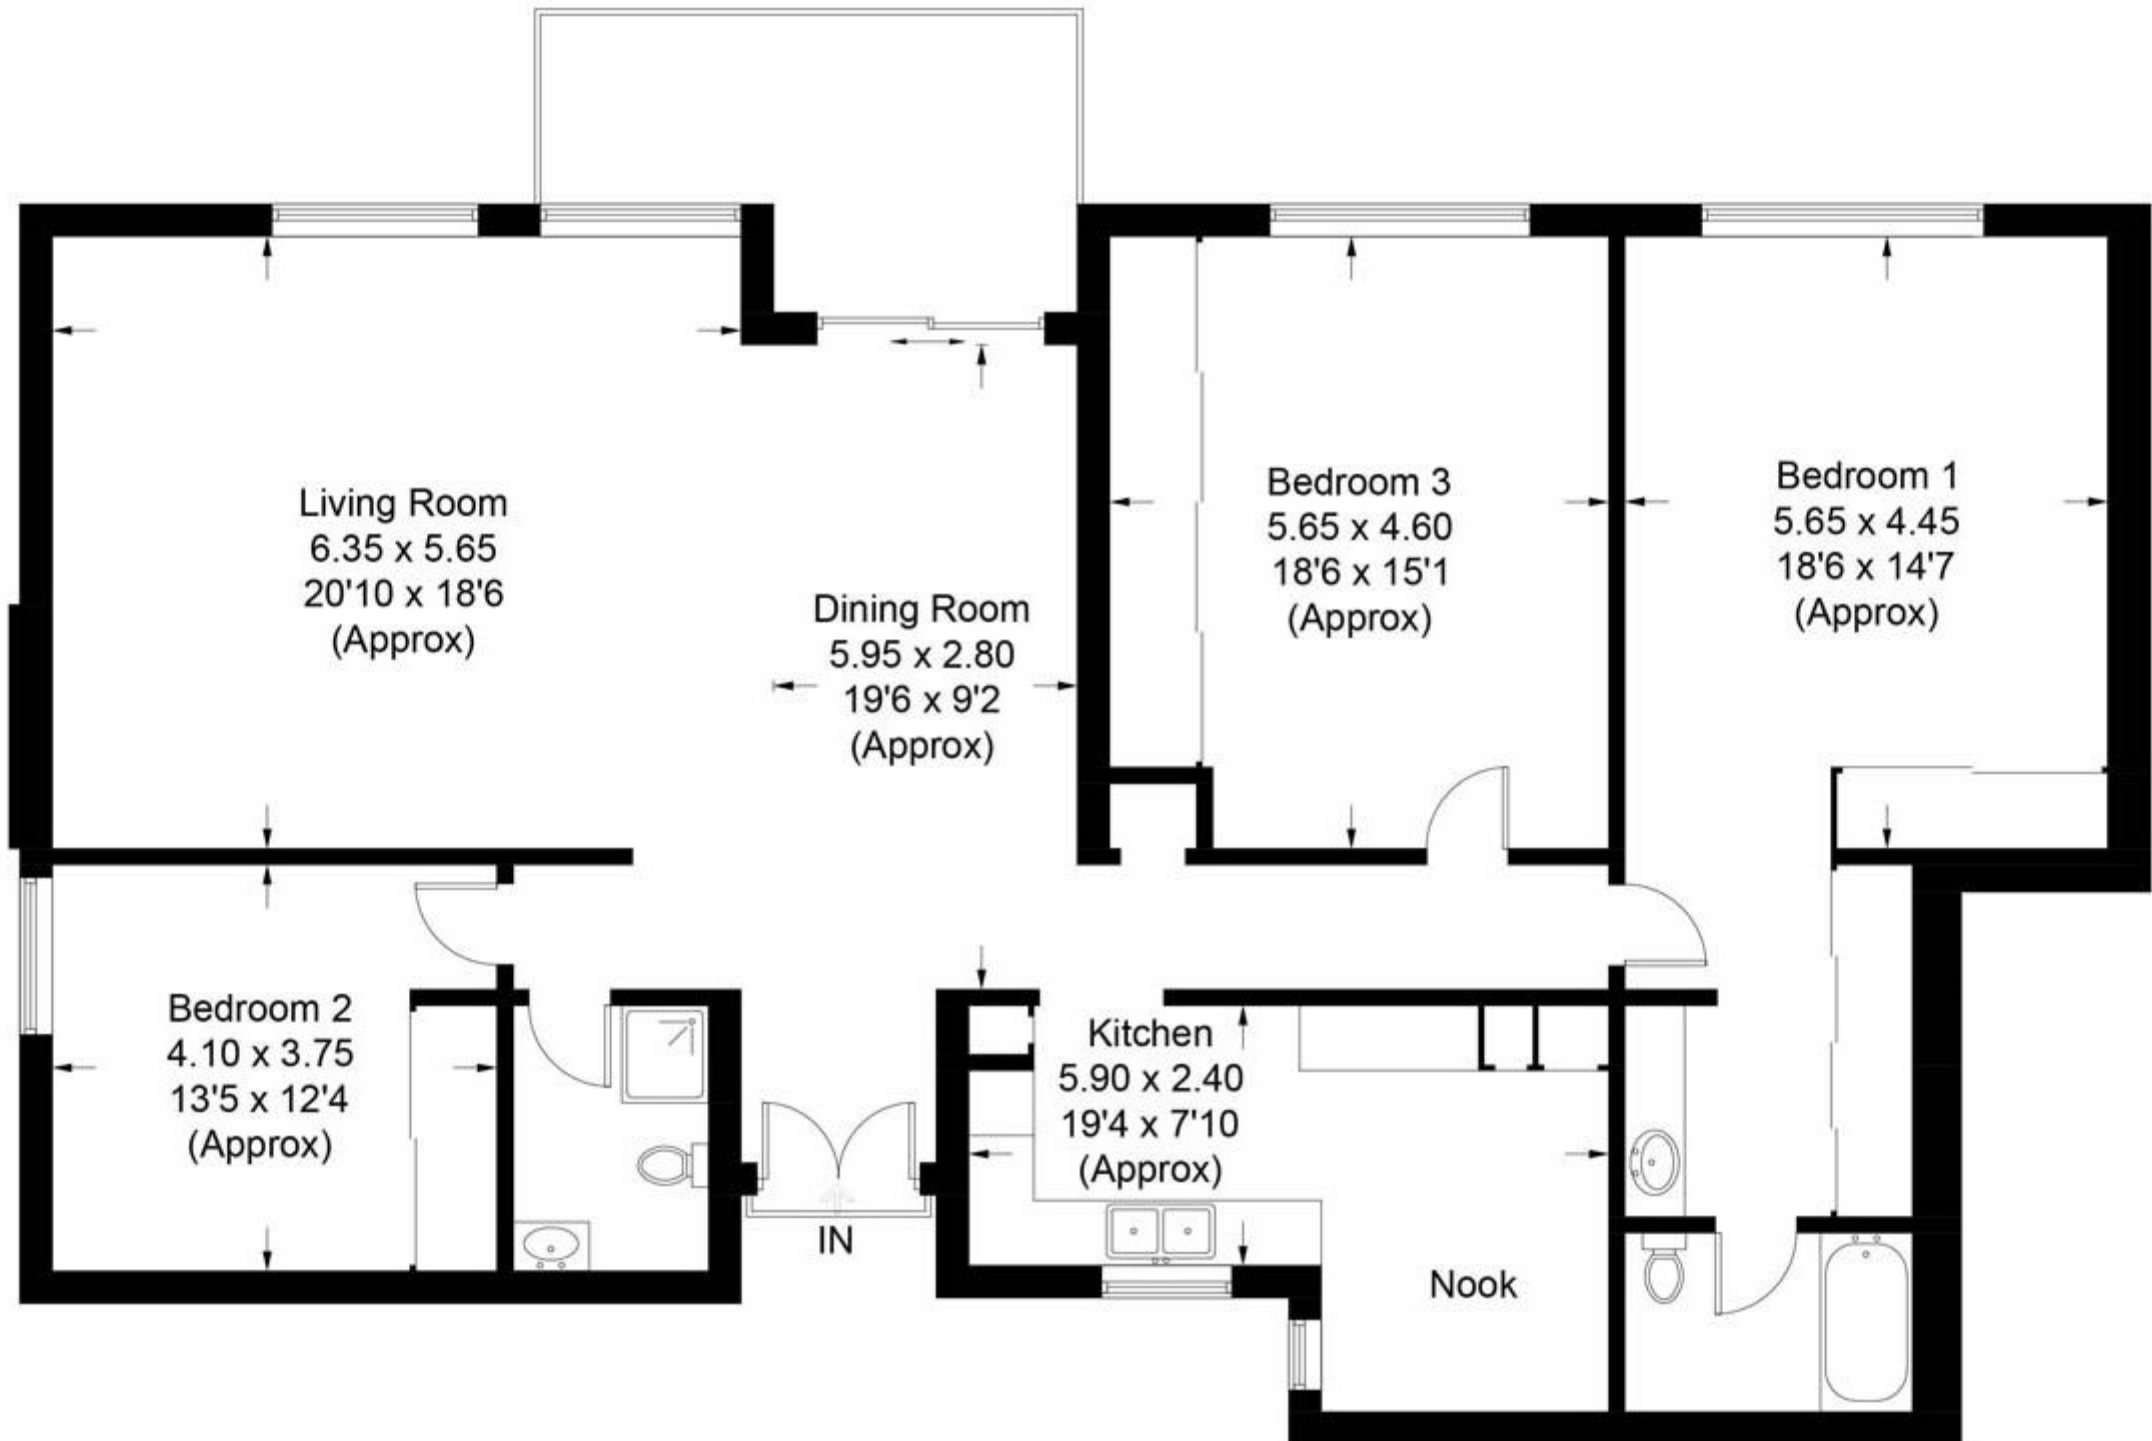

Villa Puerta 1

Approximate Gross Internal Area = 86.9 sq m / 935 sq ft

CENTURY 21
Rainbow Realty

Illustration for identification purposes only, measurements are approximate, not to scale. FloorplansUsketch.com © 2017 (ID367284)