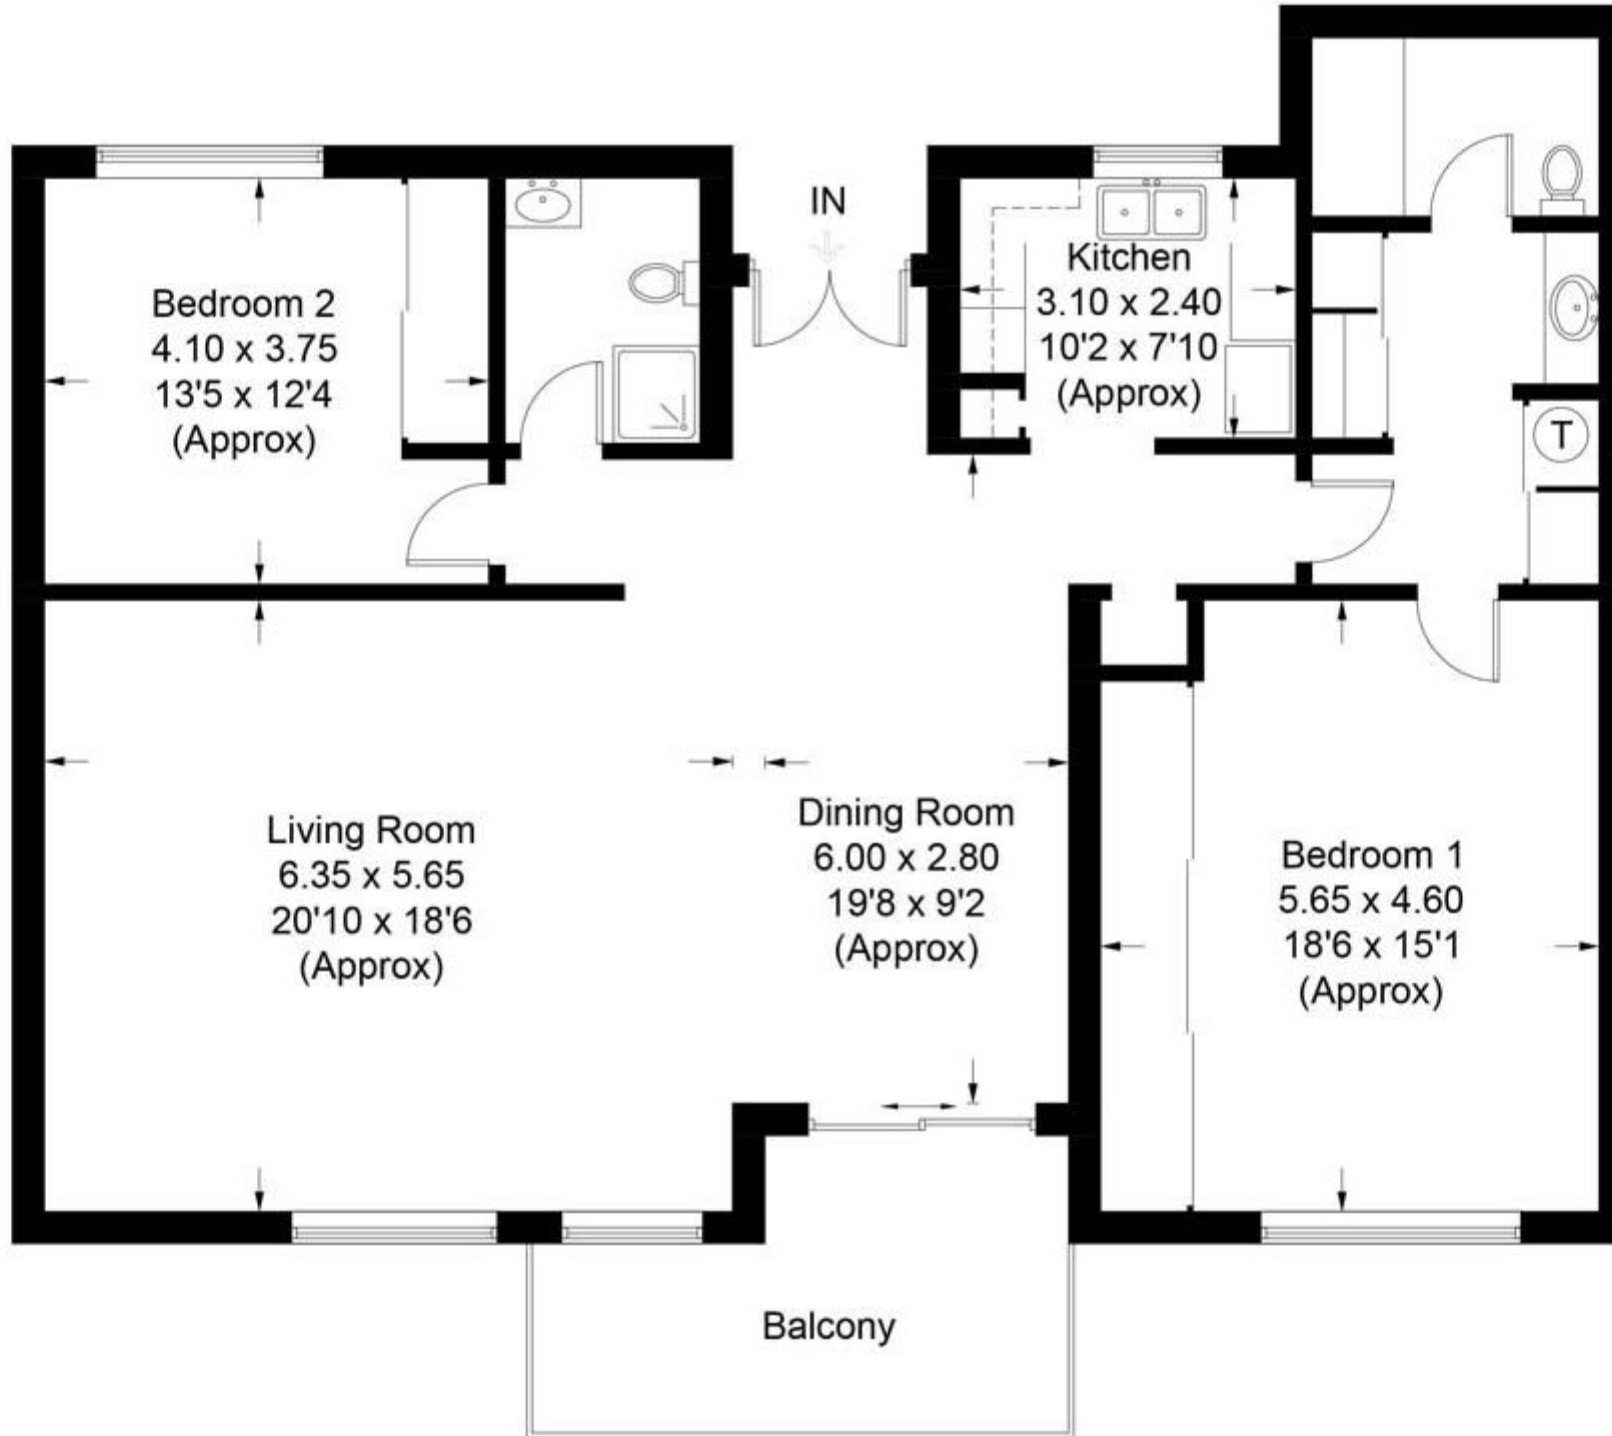

# Villa Puerta 2

Approximate Gross Internal Area = 111.0 sq m / 1195 sq ft

**CENTURY 21**  
Rainbow Realty