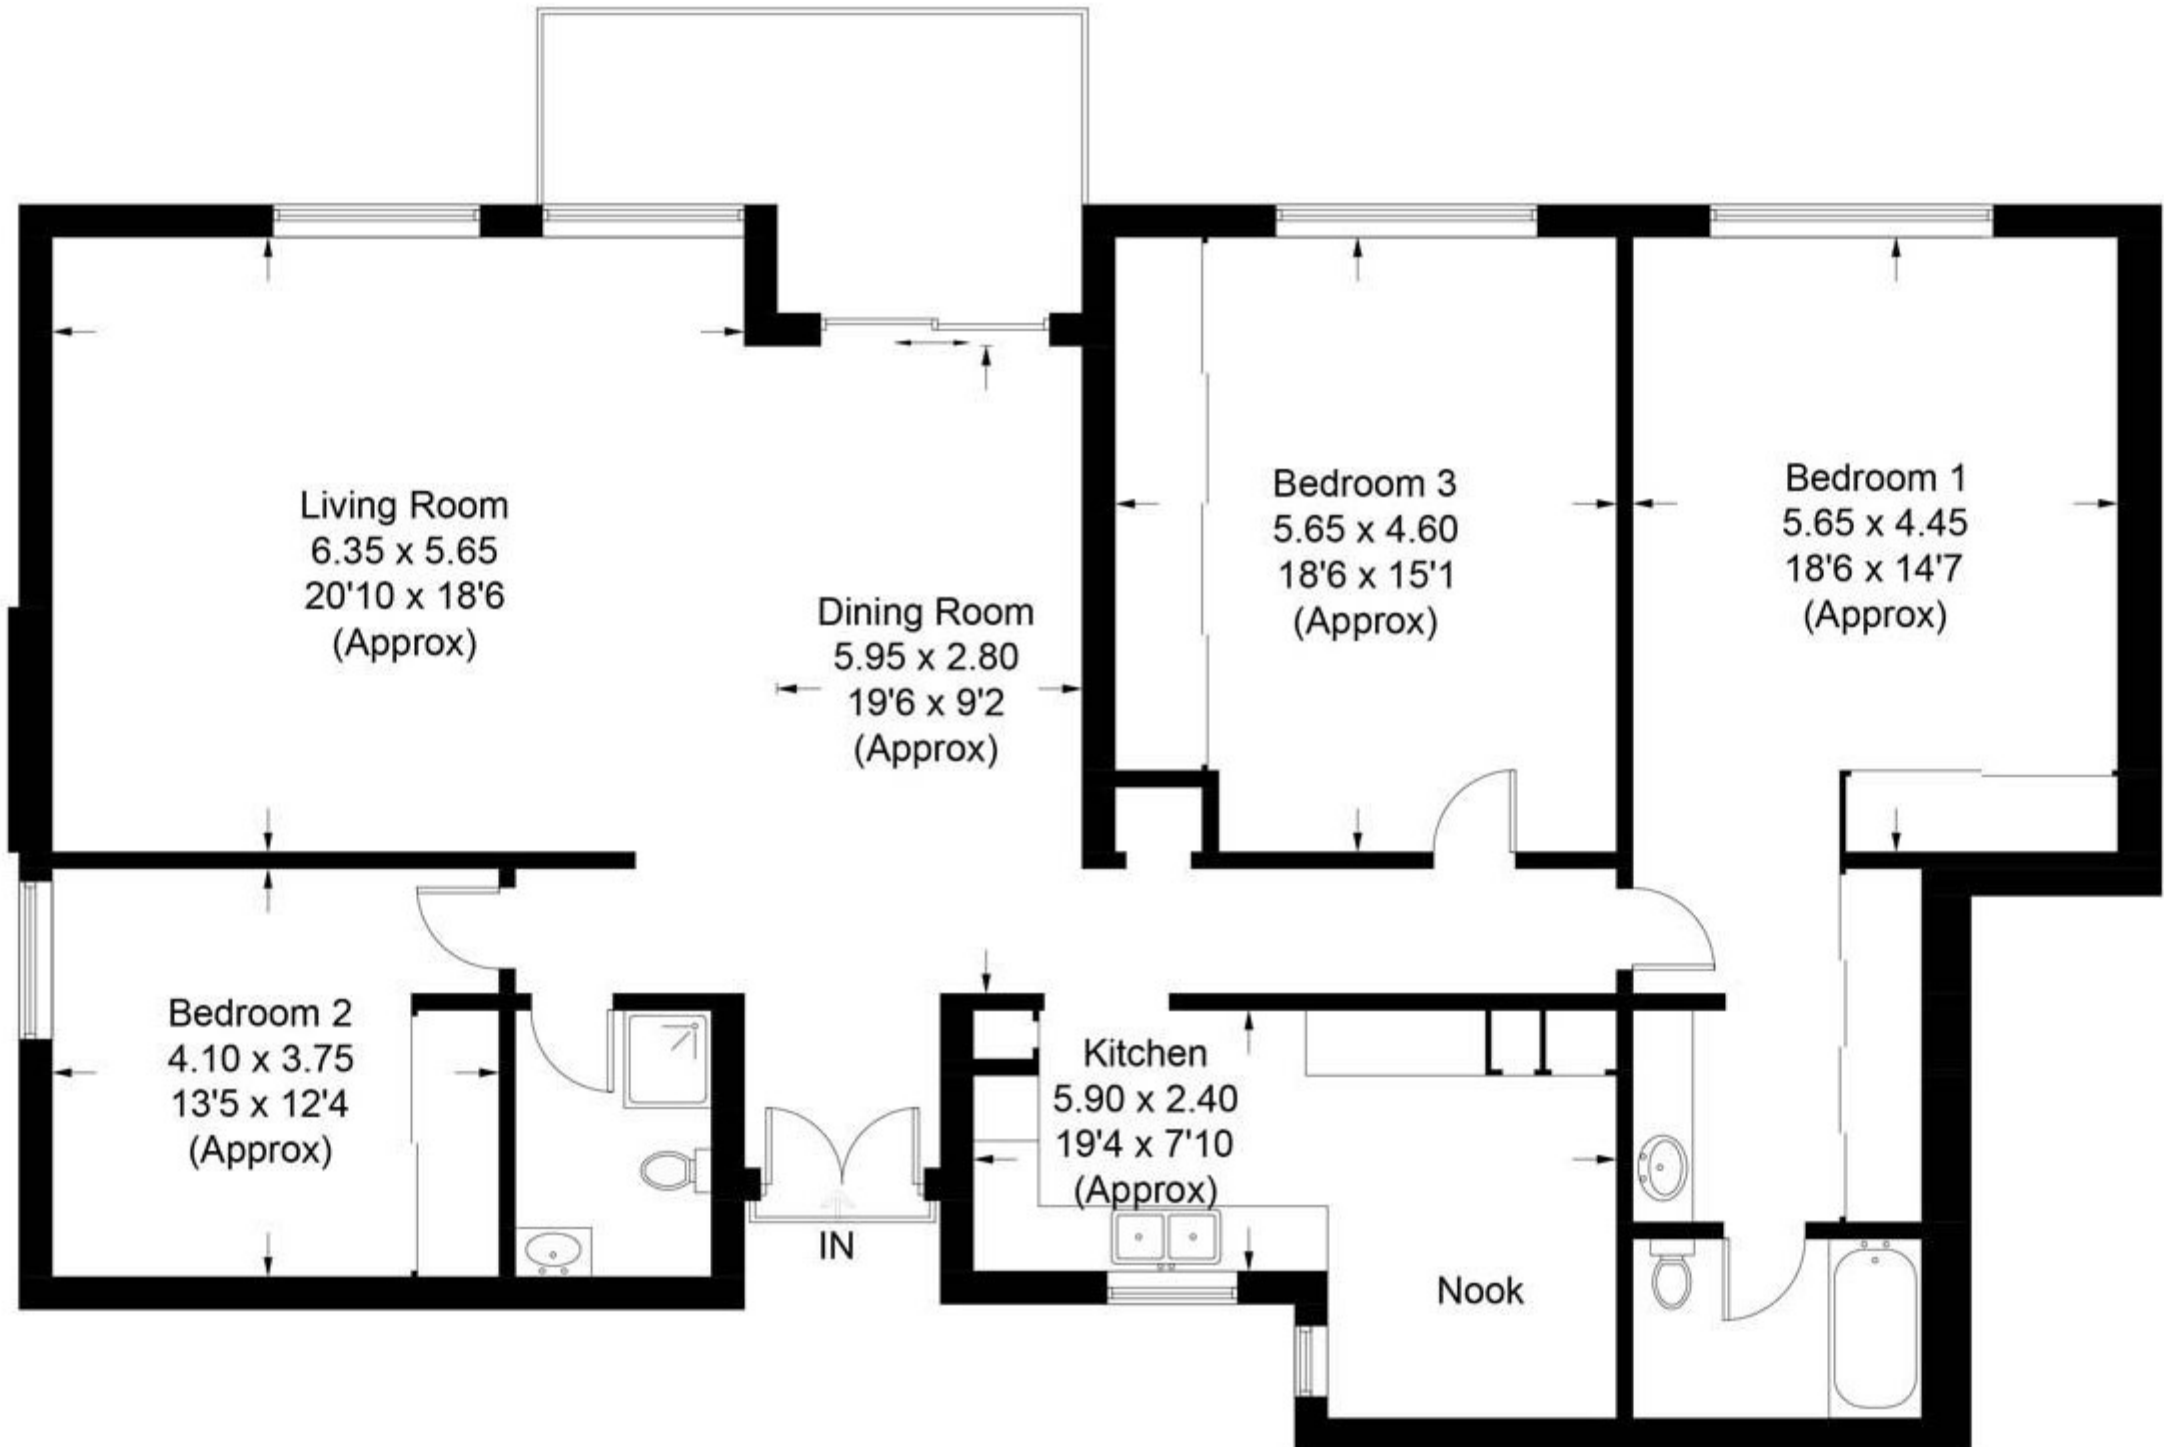

Villa Puerta 3

Approximate Gross Internal Area = 154.2 sq m / 1660 sq ft

CENTURY 21
Rainbow Realty

Illustration for identification purposes only, measurements are approximate, not to scale. FloorplansUsketch.com © 2017 (ID367286)