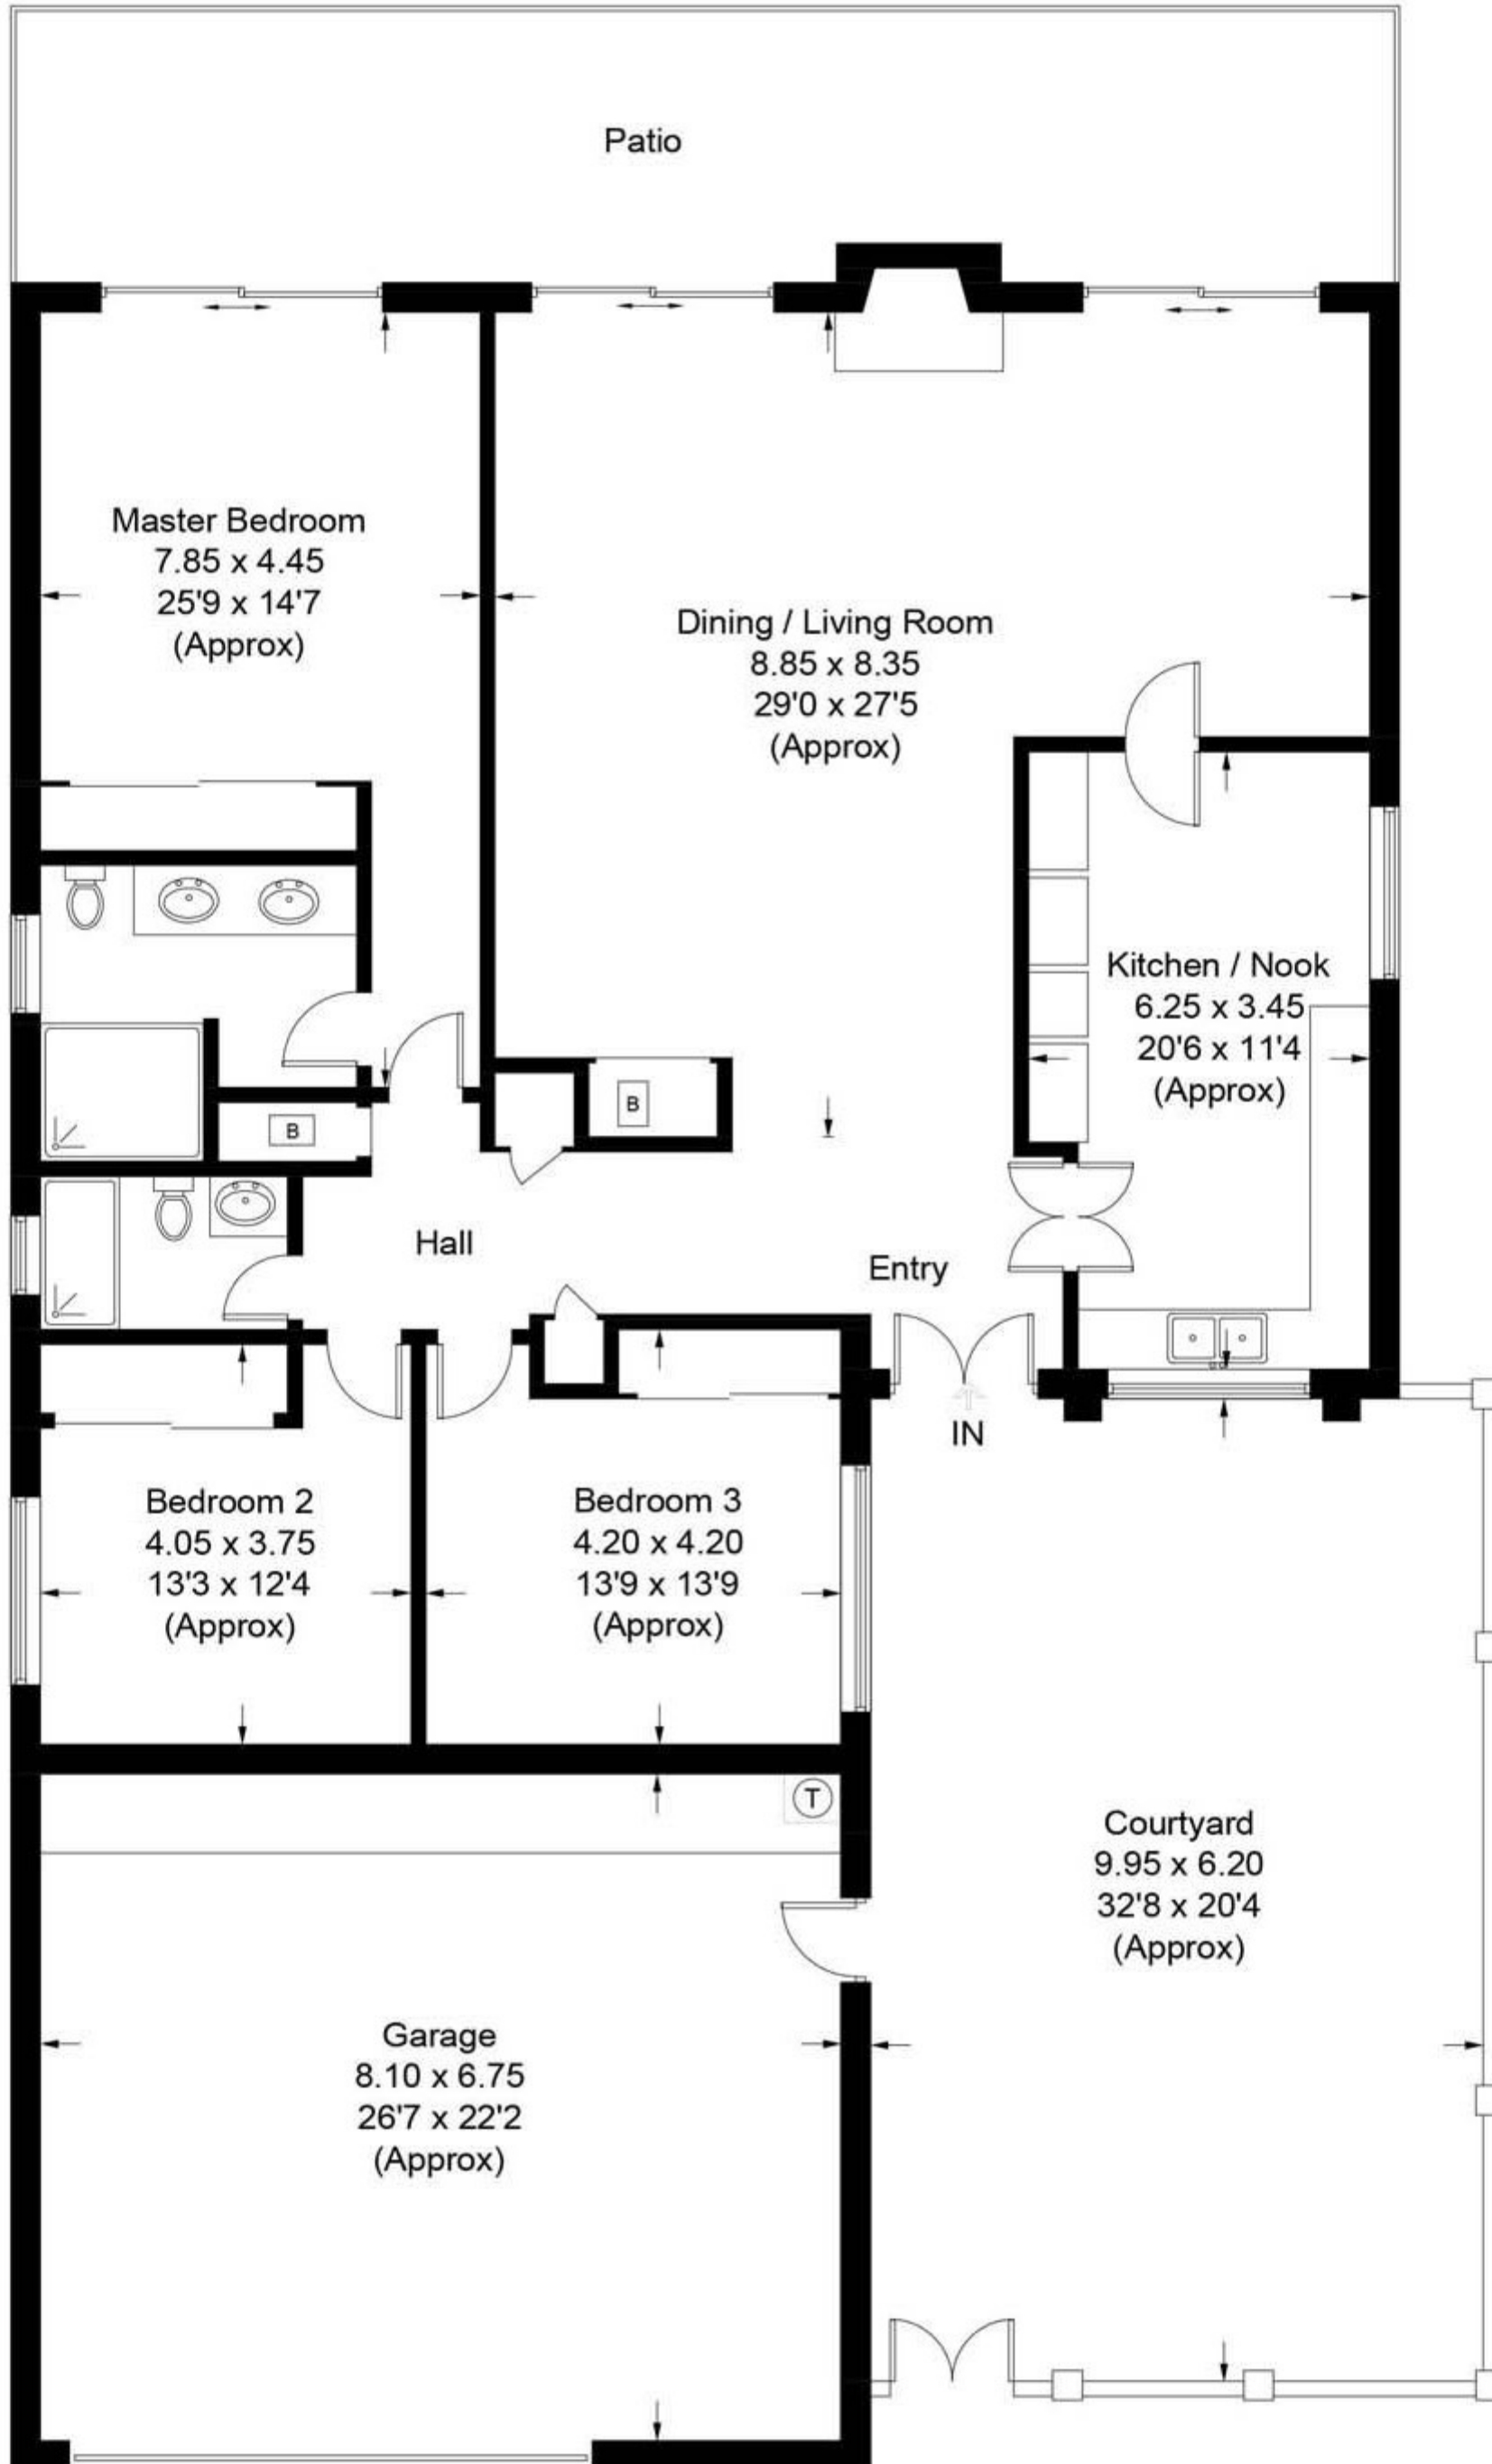

Villa Serena

Approximate Gross Internal Area = 167.2 sq m / 1800 sq ft
(Including Garage)

CENTURY 21
Rainbow Realty

Illustration for identification purposes only, measurements are approximate,
not to scale. FloorplansUsketch.com © 2017 (ID367289)