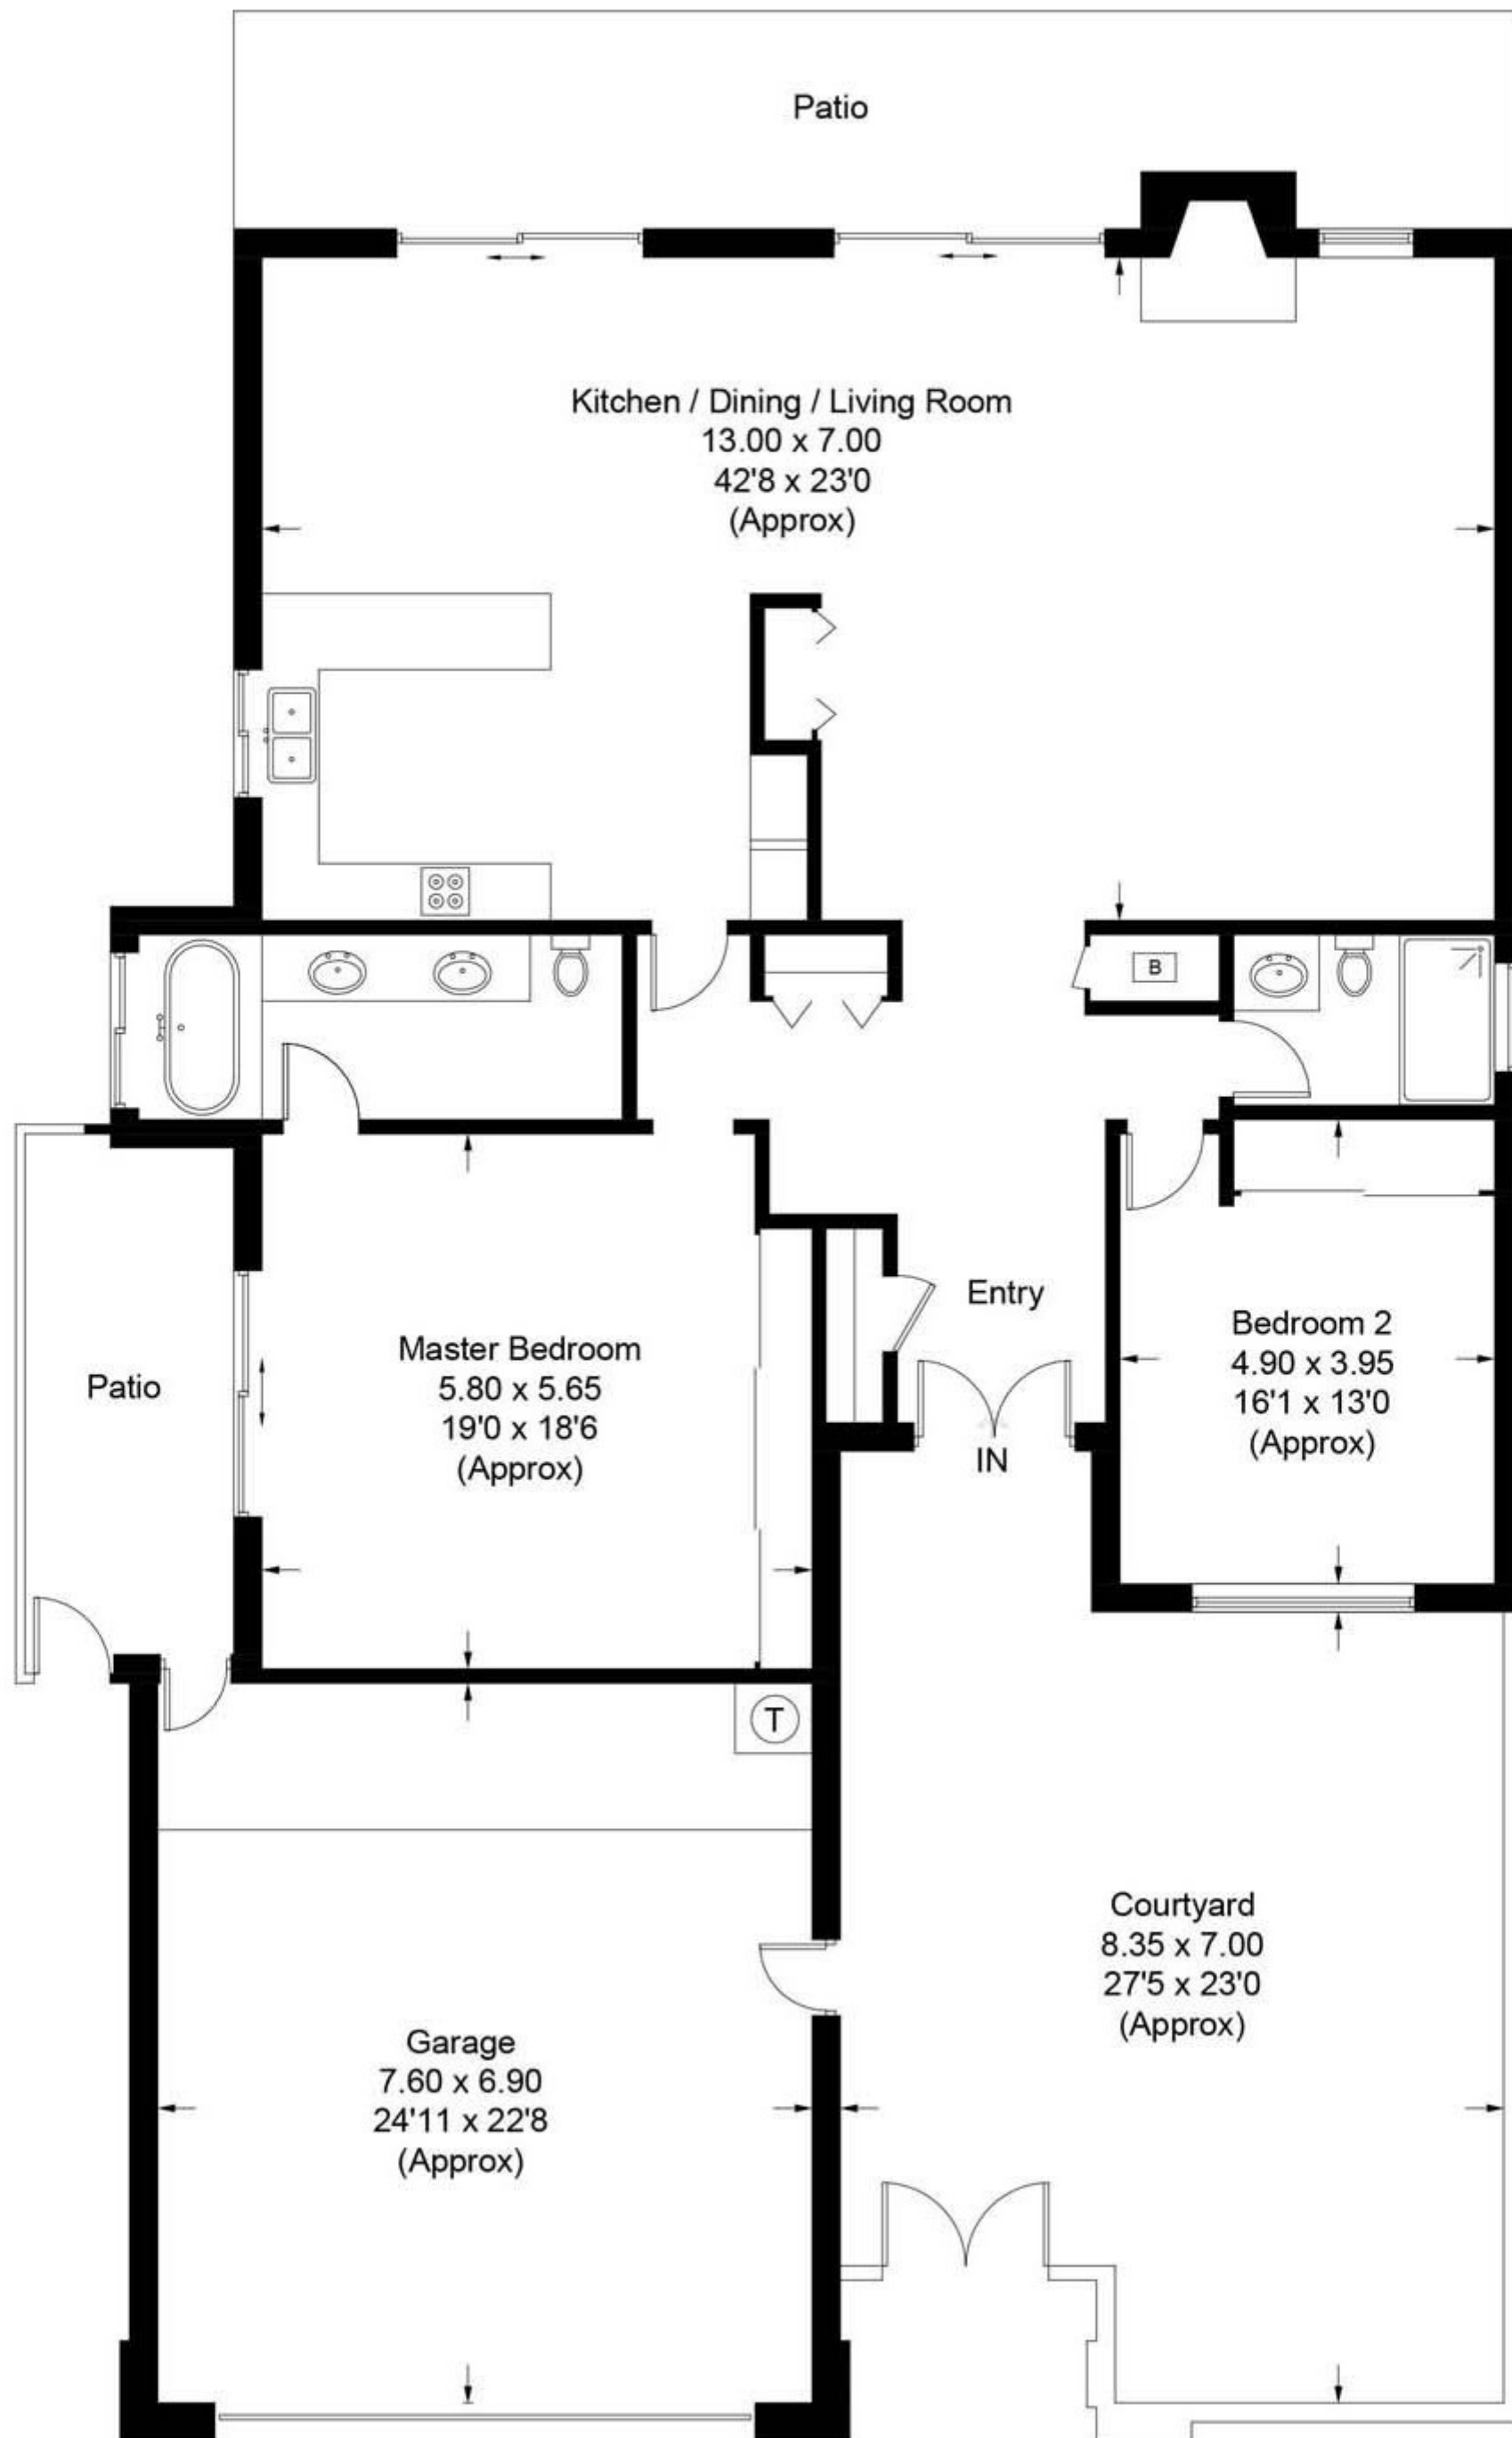

Villa Teraza

Approximate Gross Internal Area = 152.3 sq m / 1640 sq ft
(Including Garage)

CENTURY 21
Rainbow Realty